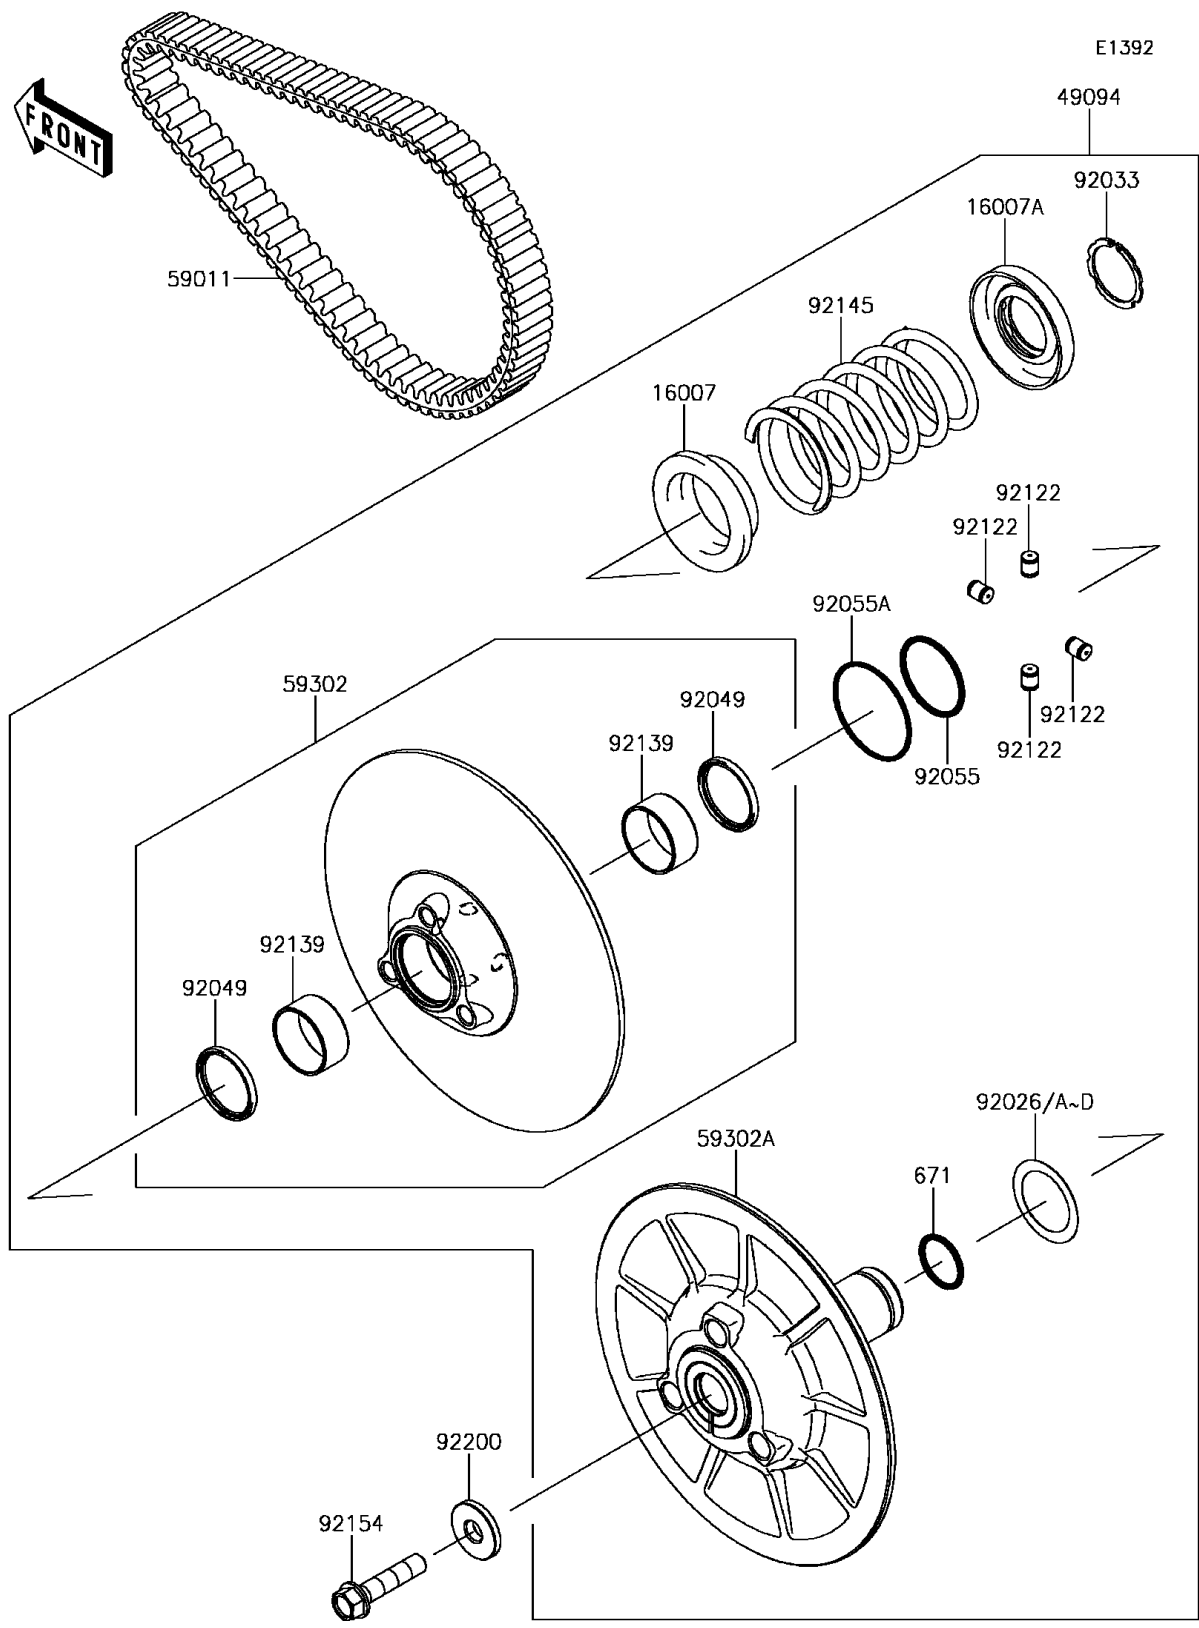

2017 MULE PRO-DX™ EPS LE DIESEL PARTS DIAGRAM

Driven Converter/Drive Belt

2017 MULE PRO-DX™ EPS LE DIESEL PARTS LIST

Driven Converter/Drive Belt

ITEM NAME	PART NUMBER	QUANTITY
SEAT-SPRING,MOVABLE (Ref # 16007)	16007-0049	1
SEAT-SPRING,FIXED (Ref # 16007A)	16007-0050	1
CONVERTER-ASSY-DRIVEN (Ref # 49094)	49094-0095	1
BELT,CVT (Ref # 59011)	59011-0037	1
SHEAVE-COMP,MOVABLE (Ref # 59302)	59302-0049	1
SHEAVE-COMP,FIXED (Ref # 59302A)	59302-0095	1
O RING (Ref # 671)	671D2530	1
SPACER,T=0.30 (Ref # 92026)	92026-0034	AR
SPACER,T=1.00 (Ref # 92026A)	92026-1565	AR
SPACER,T=0.60 (Ref # 92026B)	92026-1569	AR
SPACER,T=1.40 (Ref # 92026C)	92026-1570	AR
SPACER,T=0.80 (Ref # 92026D)	92026-1617	AR
RING-SNAP (Ref # 92033)	92033-1317	1
SEAL-OIL (Ref # 92049)	92049-1528	2
RING-O,46.4X3.1 (Ref # 92055)	92055-0752	1
RING-O,59.5X2.4 (Ref # 92055A)	92055-0753	1
ROLLER (Ref # 92122)	92122-0043	4
BUSHING (Ref # 92139)	92139-0313	2
SPRING (Ref # 92145)	92145-1671	1
BOLT,FLANGED,12X55 (Ref # 92154)	92154-1336	1
WASHER (Ref # 92200)	92200-0069	1