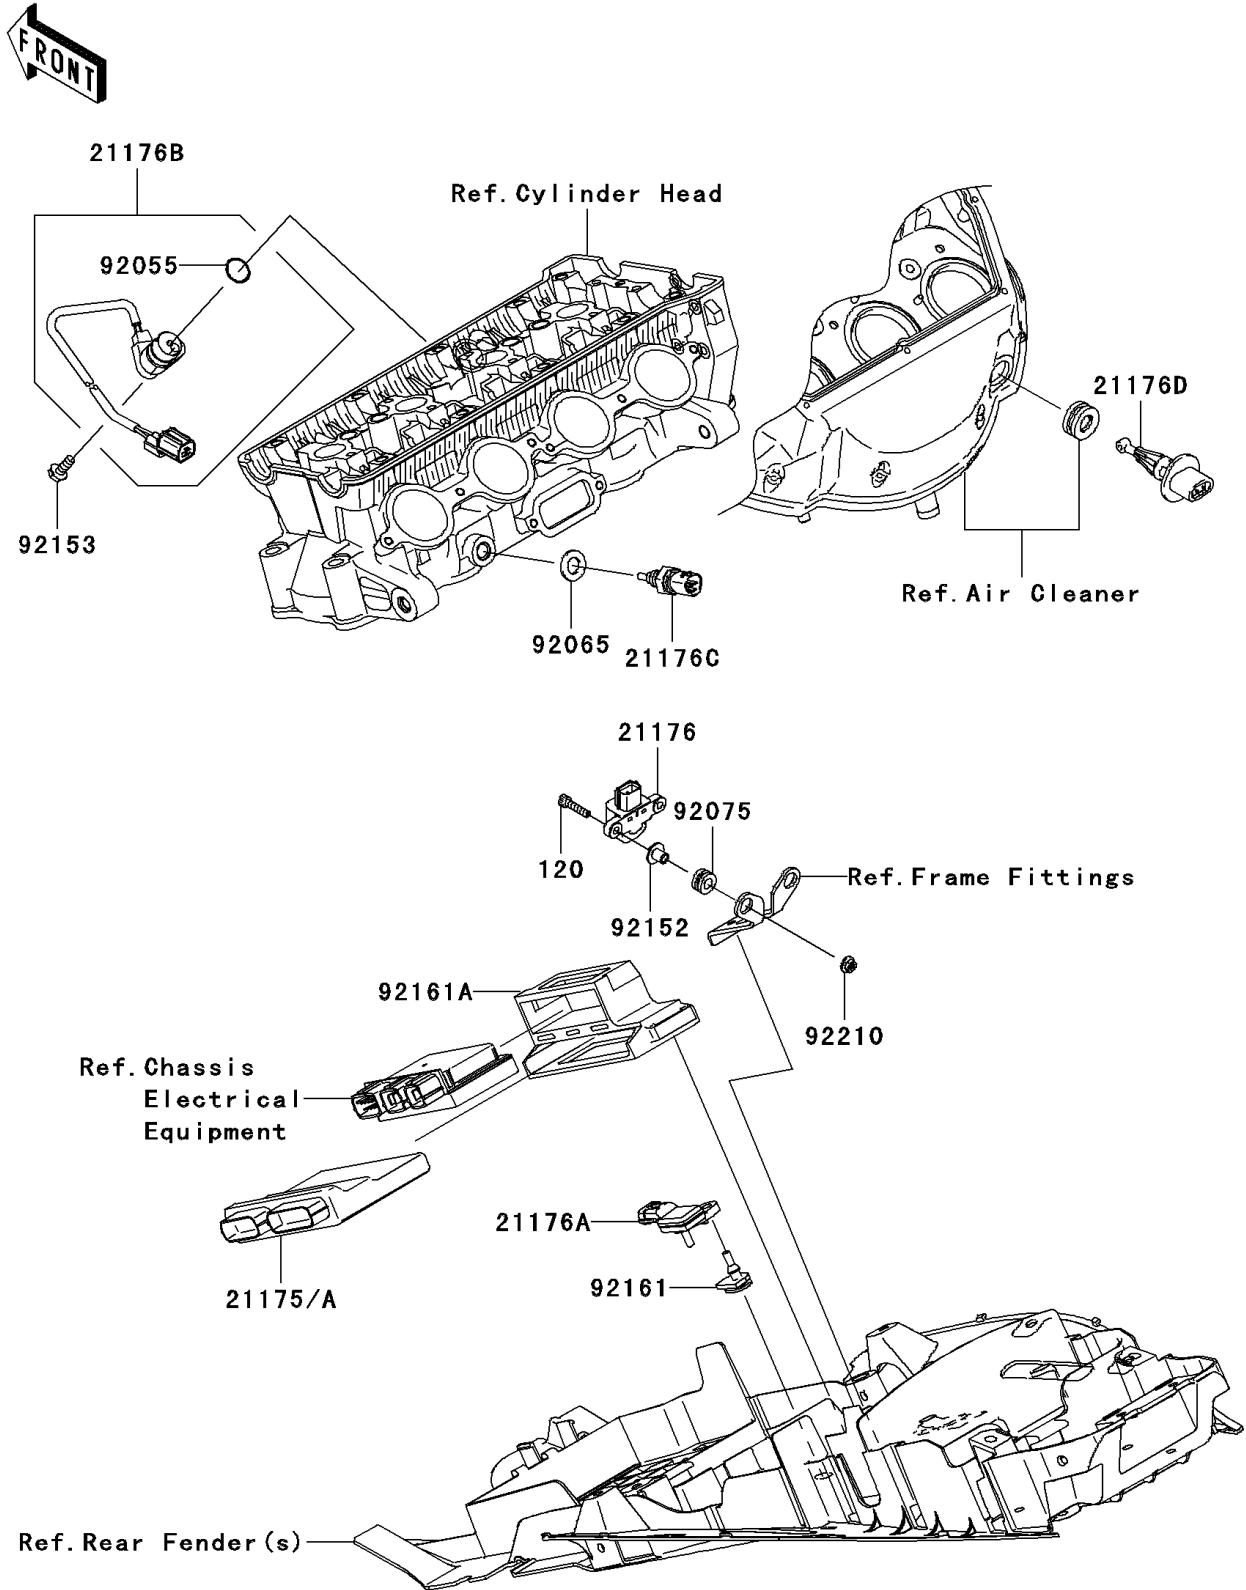

2007 Ninja[®] ZX[™]-10R PARTS DIAGRAM

Fuel Injection

E1530

2007 Ninja® ZX™-10R PARTS LIST

Fuel Injection

ITEM NAME	PART NUMBER	QUANTITY
BOLT-SOCKET,5X22 (Ref # 120)	120W0522	2
SENSOR,VEHICLE-DOWN (Ref # 21176)	21176-0026	1
SENSOR,PRESSURE (Ref # 21176A)	21176-0058	1
SENSOR,CAM (Ref # 21176B)	21176-0064	1
SENSOR,WATER TEMP (Ref # 21176C)	21176-1120	1
SENSOR,AIR TEMP (Ref # 21176D)	21176-2106	1
RING-O (Ref # 92055)	92055-1639	1
GASKET,12X22X2 (Ref # 92065)	92065-097	1
DAMPER (Ref # 92075)	92075-1912	2
COLLAR (Ref # 92152)	92152-0134	2
BOLT-FLANGED,6X16 (Ref # 92153)	92153-1584	1
DAMPER (Ref # 92161)	92161-0041	1
DAMPER,ECU (Ref # 92161A)	92161-0288	1
NUT,FLANGED,5MM (Ref # 92210)	92210-0007	2
CONTROL UNIT-ELECTRONIC (Ref # 21175)	21175-0082	1
CONTROL UNIT-ELECTRONIC (Ref # 21175A)	21175-0083	1