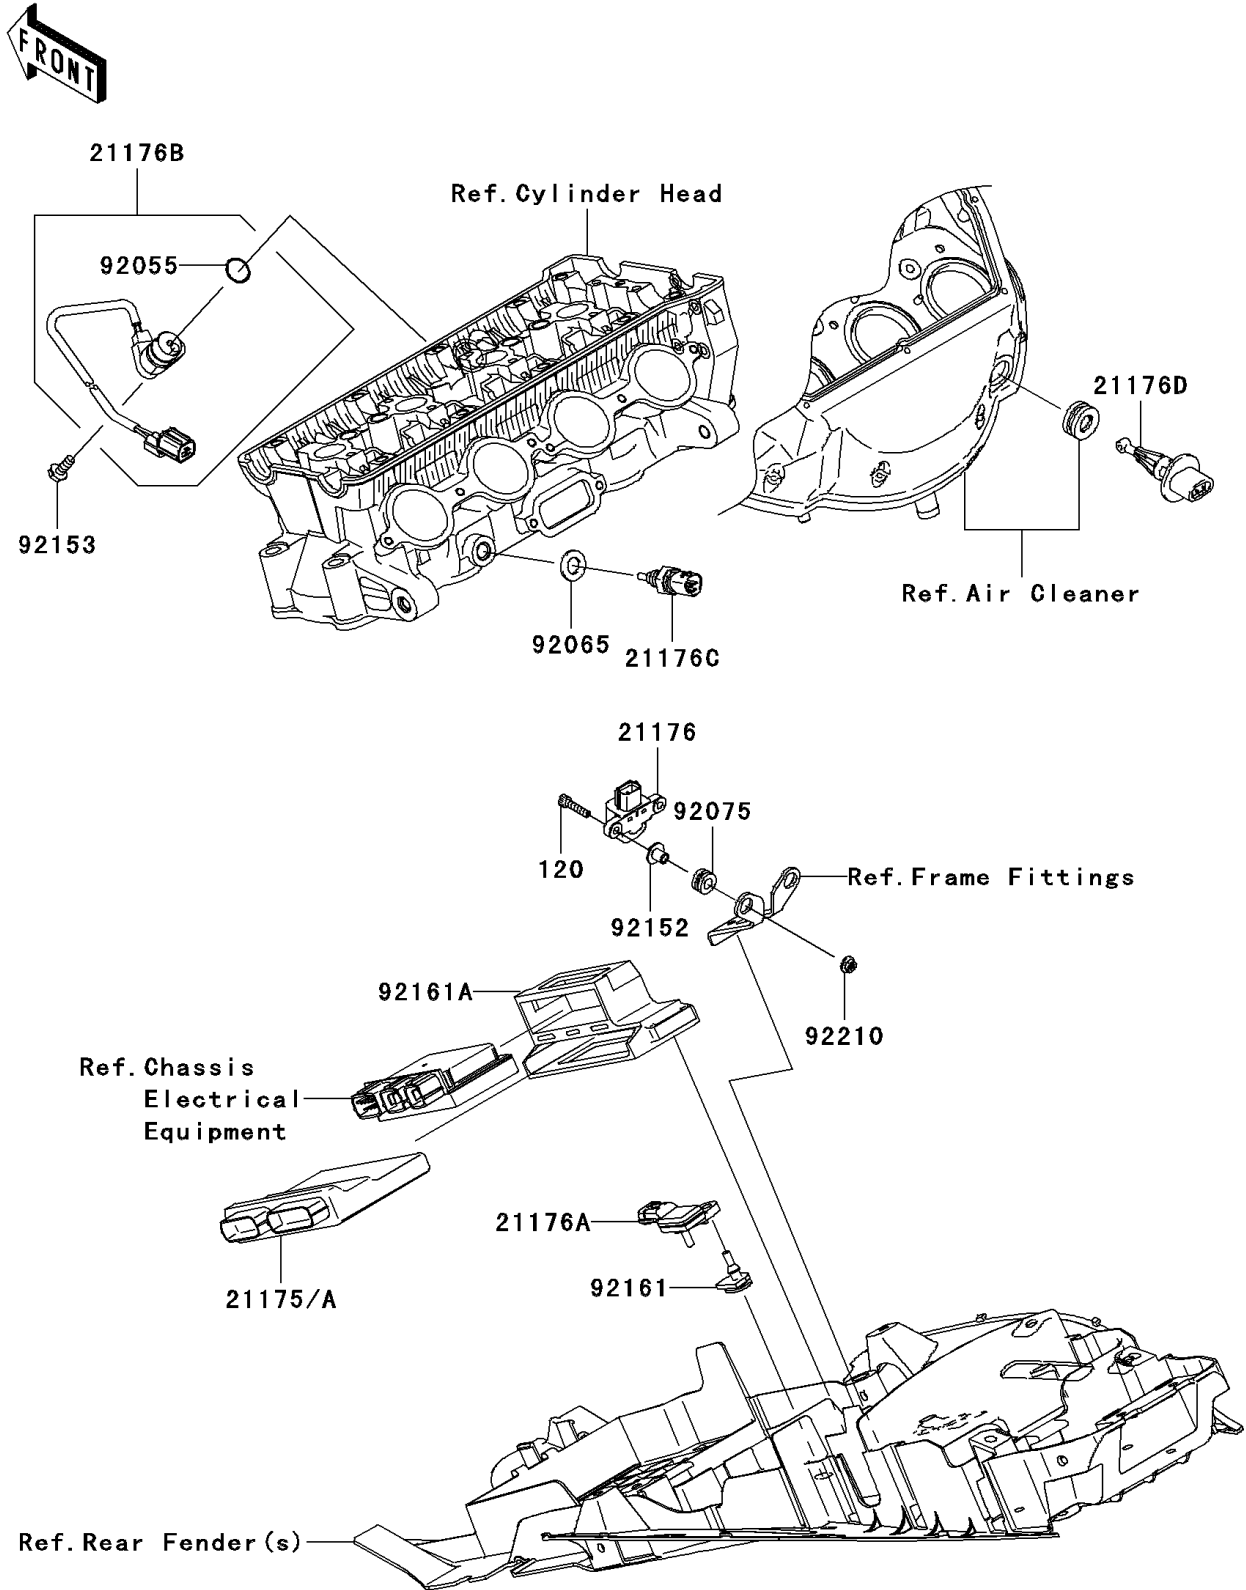

2007 Ninja® ZX™-10R PARTS DIAGRAM

Fuel Injection

E1530

2007 Ninja® ZX™-10R PARTS LIST

Fuel Injection

ITEM NAME	PART NUMBER	QUANTITY
BOLT-SOCKET,5X22 (Ref # 120)	120W0522	2
SENSOR,VEHICLE-DOWN (Ref # 21176)	21176-0026	1
SENSOR,PRESSURE (Ref # 21176A)	21176-0058	1
SENSOR,CAM (Ref # 21176B)	21176-0064	1
SENSOR,WATER TEMP (Ref # 21176C)	21176-1120	1
SENSOR,AIR TEMP (Ref # 21176D)	21176-2106	1
RING-O (Ref # 92055)	92055-1639	1
GASKET,12X22X2 (Ref # 92065)	92065-097	1
DAMPER (Ref # 92075)	92075-1912	2
COLLAR (Ref # 92152)	92152-0134	2
BOLT-FLANGED,6X16 (Ref # 92153)	92153-1584	1
DAMPER (Ref # 92161)	92161-0041	1
DAMPER,ECU (Ref # 92161A)	92161-0288	1
NUT,FLANGED,5MM (Ref # 92210)	92210-0007	2
CONTROL UNIT-ELECTRONIC (Ref # 21175)	21175-0082	1
CONTROL UNIT-ELECTRONIC (Ref # 21175A)	21175-0083	1