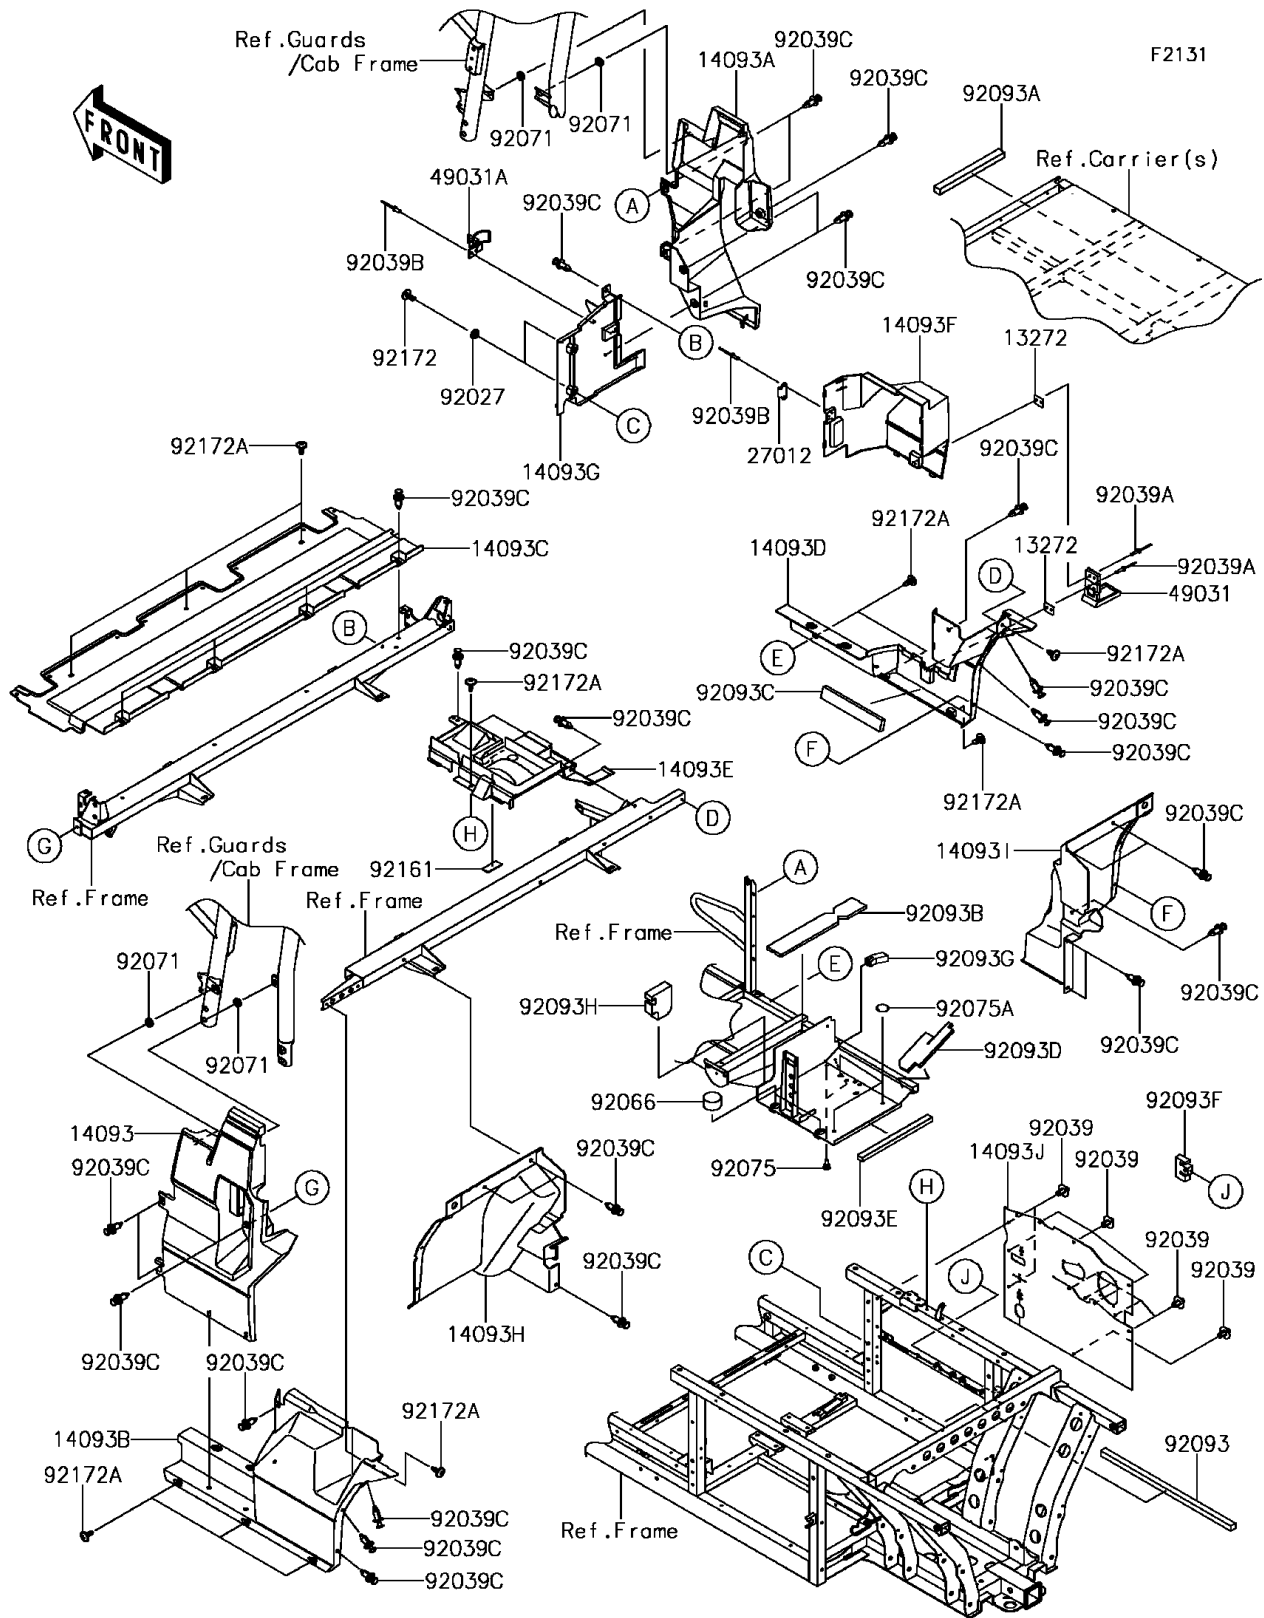

2017 MULE PRO-DX™ EPS LE DIESEL PARTS DIAGRAM

Frame Fittings(Rear)

2017 MULE PRO-DX™ EPS LE DIESEL PARTS LIST

Frame Fittings(Rear)

ITEM NAME	PART NUMBER	QUANTITY
PLATE,LATCH (Ref # 13272)	13272-1828	2
COVER,SIDE,LH,FR,F.BLACK (Ref # 14093)	14093-0167-6Z	1
COVER,SIDE,RH,FR,F.BLACK (Ref # 14093A)	14093-0168-6Z	1
COVER,SIDE,LH,RR (Ref # 14093B)	14093-0169	1
COVER,SEAT,BACK (Ref # 14093C)	14093-0171	1
COVER,SIDE,RH,RR (Ref # 14093D)	14093-0173	1
COVER,DUST (Ref # 14093E)	14093-0296	1
COVER,SIDE,RH,A/C MAINT. (Ref # 14093F)	14093-0371	1
COVER,SIDE,RH,A/C,FR (Ref # 14093G)	14093-0372	1
COVER,RR,FLOOR,MUD,LH (Ref # 14093H)	14093-0388	1
COVER,RR,FLOOR,MUD,RH (Ref # 14093I)	14093-0389	1
COVER,MAINTENANCE ROOM (Ref # 14093J)	14093-0492	1
HOOK,STRIKER (Ref # 27012)	27012-0806	1
LATCH,A/C (Ref # 49031)	49031-0007	1
LATCH,TOGGLE (Ref # 49031A)	49031-0015	1
COLLAR,L=4.6 (Ref # 92027)	92027-1168	2
RIVET (Ref # 92039)	92039-0086	12
RIVET,3.2X13.4 (Ref # 92039A)	92039-0739	4
RIVET (Ref # 92039B)	92039-0747	4
RIVET (Ref # 92039C)	92039-1229	31
PLUG,36X20 (Ref # 92066)	92066-0812	2
GROMMET (Ref # 92071)	92071-056	4
DAMPER,6X10X15 (Ref # 92075)	92075-1808	2
DAMPER,RUBBER (Ref # 92075A)	92075-261	3
SEAL,DUST,20X20X565 (Ref # 92093)	92093-0631	1
SEAL,DUST,20X25X280 (Ref # 92093A)	92093-0633	1
SEAL,DUST,61X368X10 (Ref # 92093B)	92093-0643	1
SEAL,DUST,39X255X15 (Ref # 92093C)	92093-0644	1
SEAL,DUST,69X207X10 (Ref # 92093D)	92093-0645	1

2017 MULE PRO-DX™ EPS LE DIESEL PARTS LIST

Frame Fittings(Rear)

ITEM NAME	PART NUMBER	QUANTITY
SEAL,DUST,15X305X20 (Ref # 92093E)	92093-0646	1
SEAL,52X72X20 (Ref # 92093F)	92093-0651	1
SEAL,21.5X60X20 (Ref # 92093G)	92093-0652	1
SEAL,GOMSPOR (Ref # 92093H)	92093-0667	1
DAMPER,25X60X3.175 (Ref # 92161)	92161-1827	1
SCREW,6X16 (Ref # 92172)	92172-0236	2
SCREW,6X16 (Ref # 92172A)	92172-0711	12