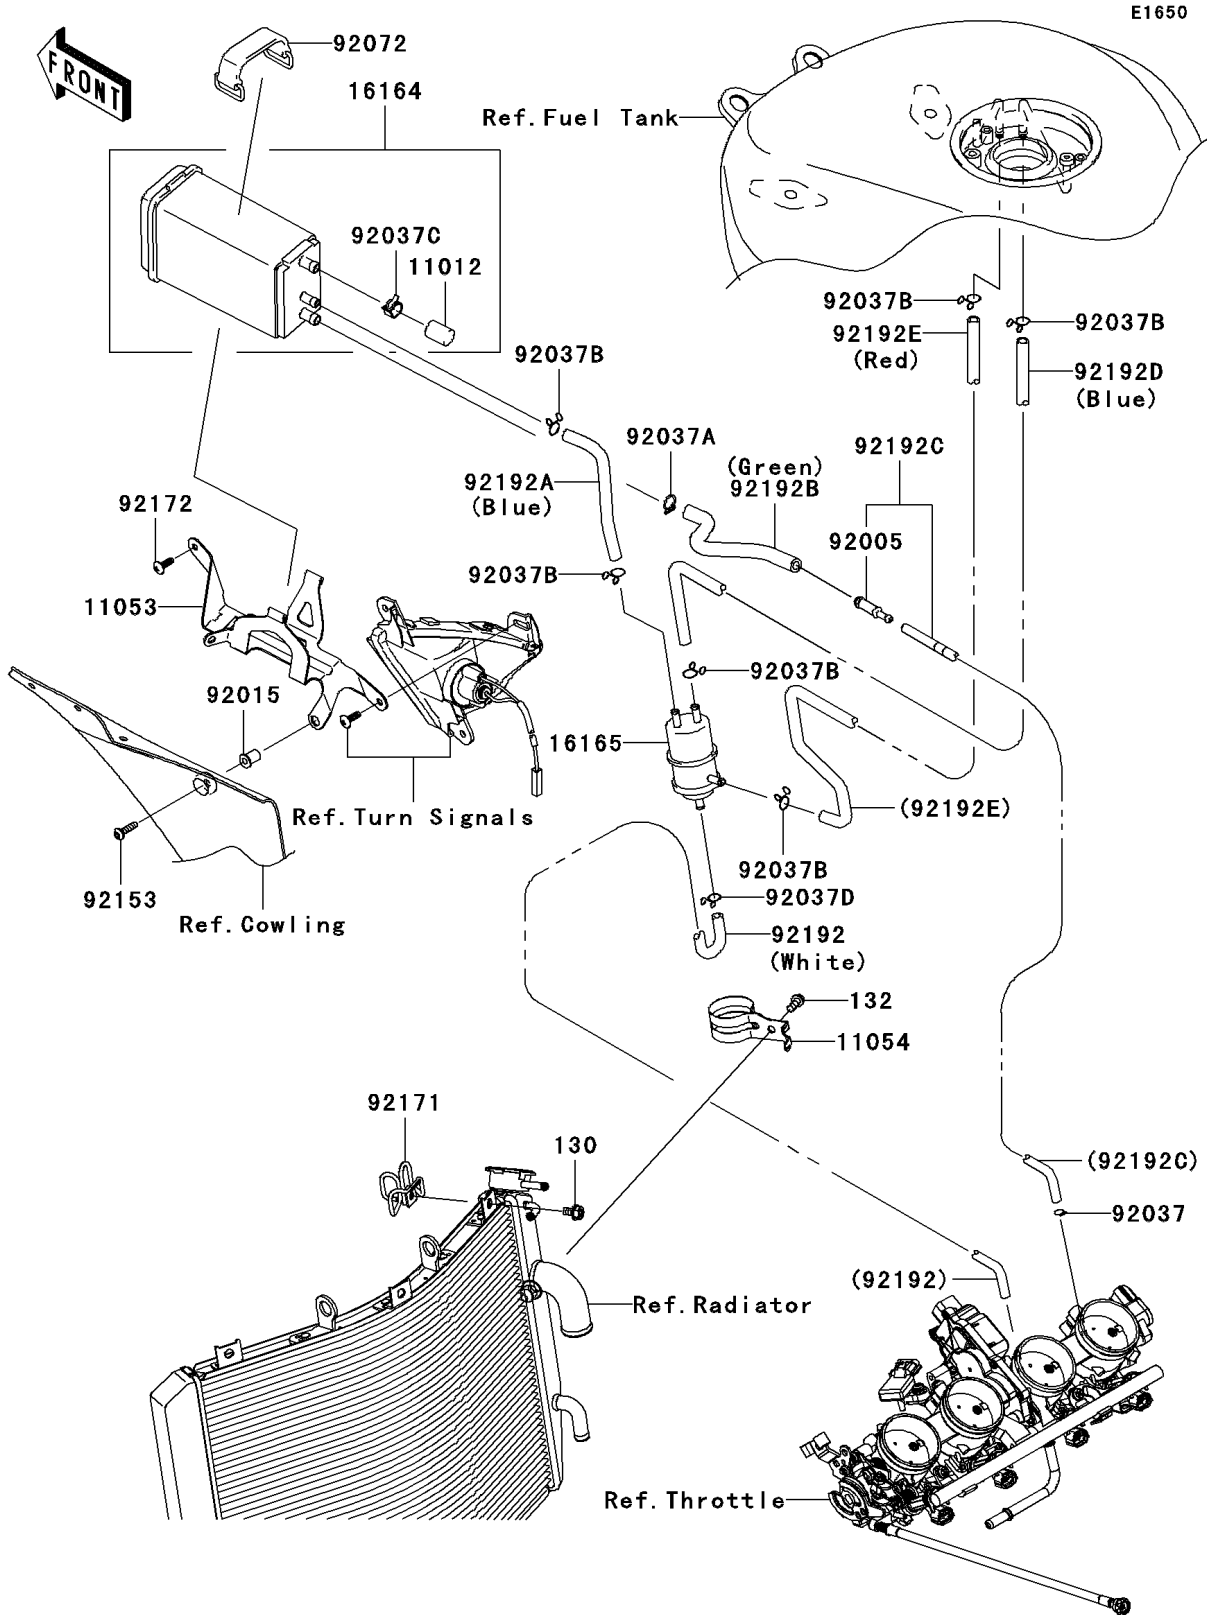

2006 Ninja® ZX™-10R PARTS DIAGRAM

Fuel Evaporative System(CA)

2006 Ninja® ZX™-10R PARTS LIST

Fuel Evaporative System(CA)

ITEM NAME	PART NUMBER	QUANTITY
CAP,CANISTER (Ref # 11012)	11012-1388	1
BRACKET,CANISTER (Ref # 11053)	11053-1916	1
BRACKET,SEPARATOR (Ref # 11054)	11054-0012	1
CANISTER (Ref # 16164)	16164-1054	1
SEPARATOR (Ref # 16165)	16165-1001	1
FITTING (Ref # 92005)	92005-0032	1
NUT,WELL,5MM (Ref # 92015)	92015-1757	1
CLAMP,TUBE (Ref # 92037)	92037-010	1
CLAMP,HOSE (Ref # 92037A)	92037-1104	1
CLAMP,TUBE (Ref # 92037B)	92037-147	6
CLAMP,CANISTER (Ref # 92037C)	92037-1512	1
CLAMP (Ref # 92037D)	92037-1712	1
BAND,L=50 (Ref # 92072)	92072-1419	1
BOLT,SOCKET,5X20 (Ref # 92153)	92153-0873	1
CLAMP (Ref # 92171)	92171-0565	1
SCREW,TAPPING,5X16 (Ref # 92172)	92172-0175	1
TUBE,SEP.-THROBO,WHITE (Ref # 92192)	92192-0278	1
TUBE,SEP.-CANISTER,BLUE (Ref # 92192A)	92192-0279	1
TUBE,CANISTER-FITTING,GREEN (Ref # 92192B)	92192-0280	1
TUBE,FITTING-THROBO,GREEN TAPE (Ref # 92192C)	92192-0281	1
TUBE,SEP.-TANK,BLUE (Ref # 92192D)	92192-0313	1
TUBE,SEP.-TANK,RED (Ref # 92192E)	92192-0314	1
BOLT-FLANGED,6X10 (Ref # 130)	130L0610	1
BOLT-FLANGED-SMALL,6X14 (Ref # 132)	132L0614	1