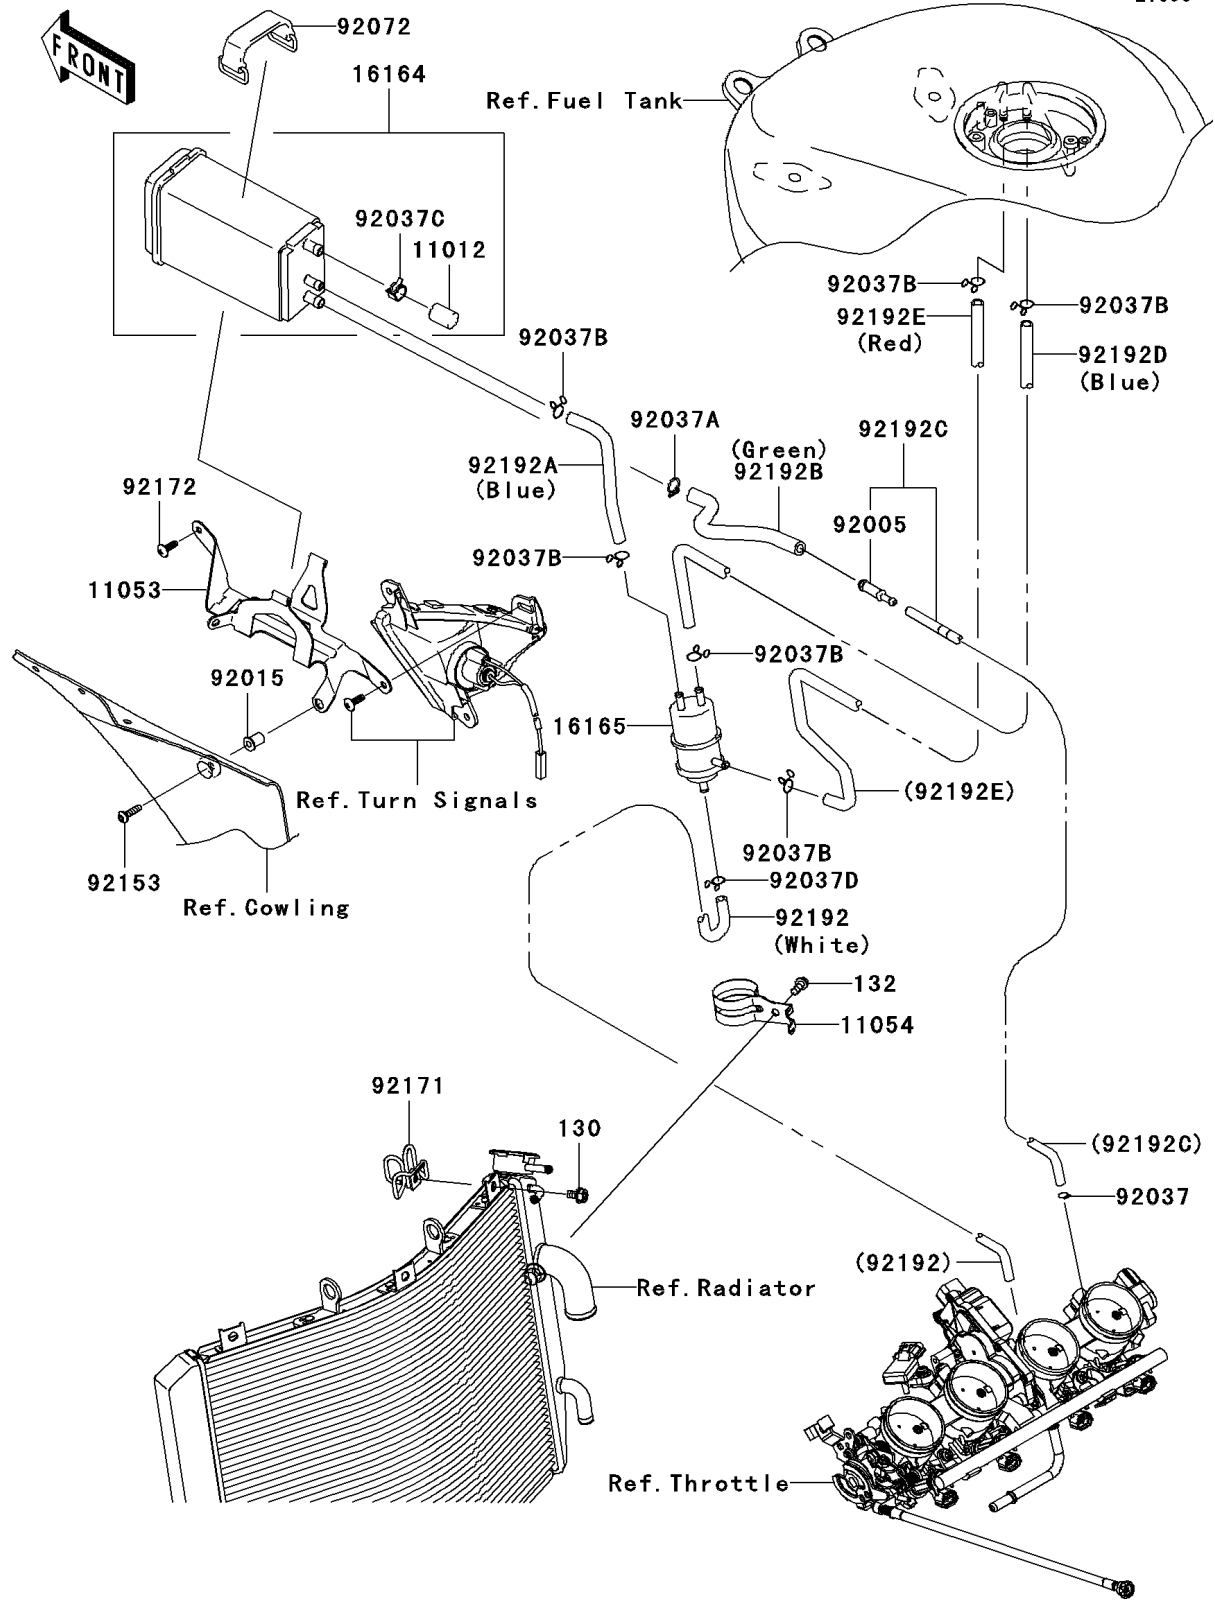

2007 Ninja® ZX™-10R PARTS DIAGRAM

Fuel Evaporative System(CA)

E1650

2007 Ninja® ZX™-10R PARTS LIST

Fuel Evaporative System(CA)

ITEM NAME	PART NUMBER	QUANTITY
CAP,CANISTER (Ref # 11012)	11012-1388	1
BRACKET,CANISTER (Ref # 11053)	11053-1916	1
BRACKET,SEPARATOR (Ref # 11054)	11054-0012	1
CANISTER (Ref # 16164)	16164-1054	1
SEPARATOR (Ref # 16165)	16165-1001	1
FITTING (Ref # 92005)	92005-0032	1
NUT,WELL,5MM (Ref # 92015)	92015-1757	1
CLAMP,TUBE (Ref # 92037)	92037-010	1
CLAMP,HOSE (Ref # 92037A)	92037-1104	1
CLAMP,TUBE (Ref # 92037B)	92037-147	6
CLAMP,CANISTER (Ref # 92037C)	92037-1512	1
CLAMP (Ref # 92037D)	92037-1712	1
BAND,L=50 (Ref # 92072)	92072-1419	1
BOLT,SOCKET,5X20 (Ref # 92153)	92153-0873	1
CLAMP (Ref # 92171)	92171-0565	1
SCREW,TAPPING,5X16 (Ref # 92172)	92172-0175	1
TUBE,SEP.-THROBO,WHITE (Ref # 92192)	92192-0278	1
TUBE,SEP.-CANISTER,BLUE (Ref # 92192A)	92192-0279	1
TUBE,CANISTER-FITTING,GREEN (Ref # 92192B)	92192-0280	1
TUBE,FITTING-THROBO,GREEN TAPE (Ref # 92192C)	92192-0281	1
TUBE,SEP.-TANK,BLUE (Ref # 92192D)	92192-0313	1
TUBE,SEP.-TANK,RED (Ref # 92192E)	92192-0314	1
BOLT-FLANGED,6X10 (Ref # 130)	130L0610	1
BOLT-FLANGED-SMALL,6X14 (Ref # 132)	132L0614	1