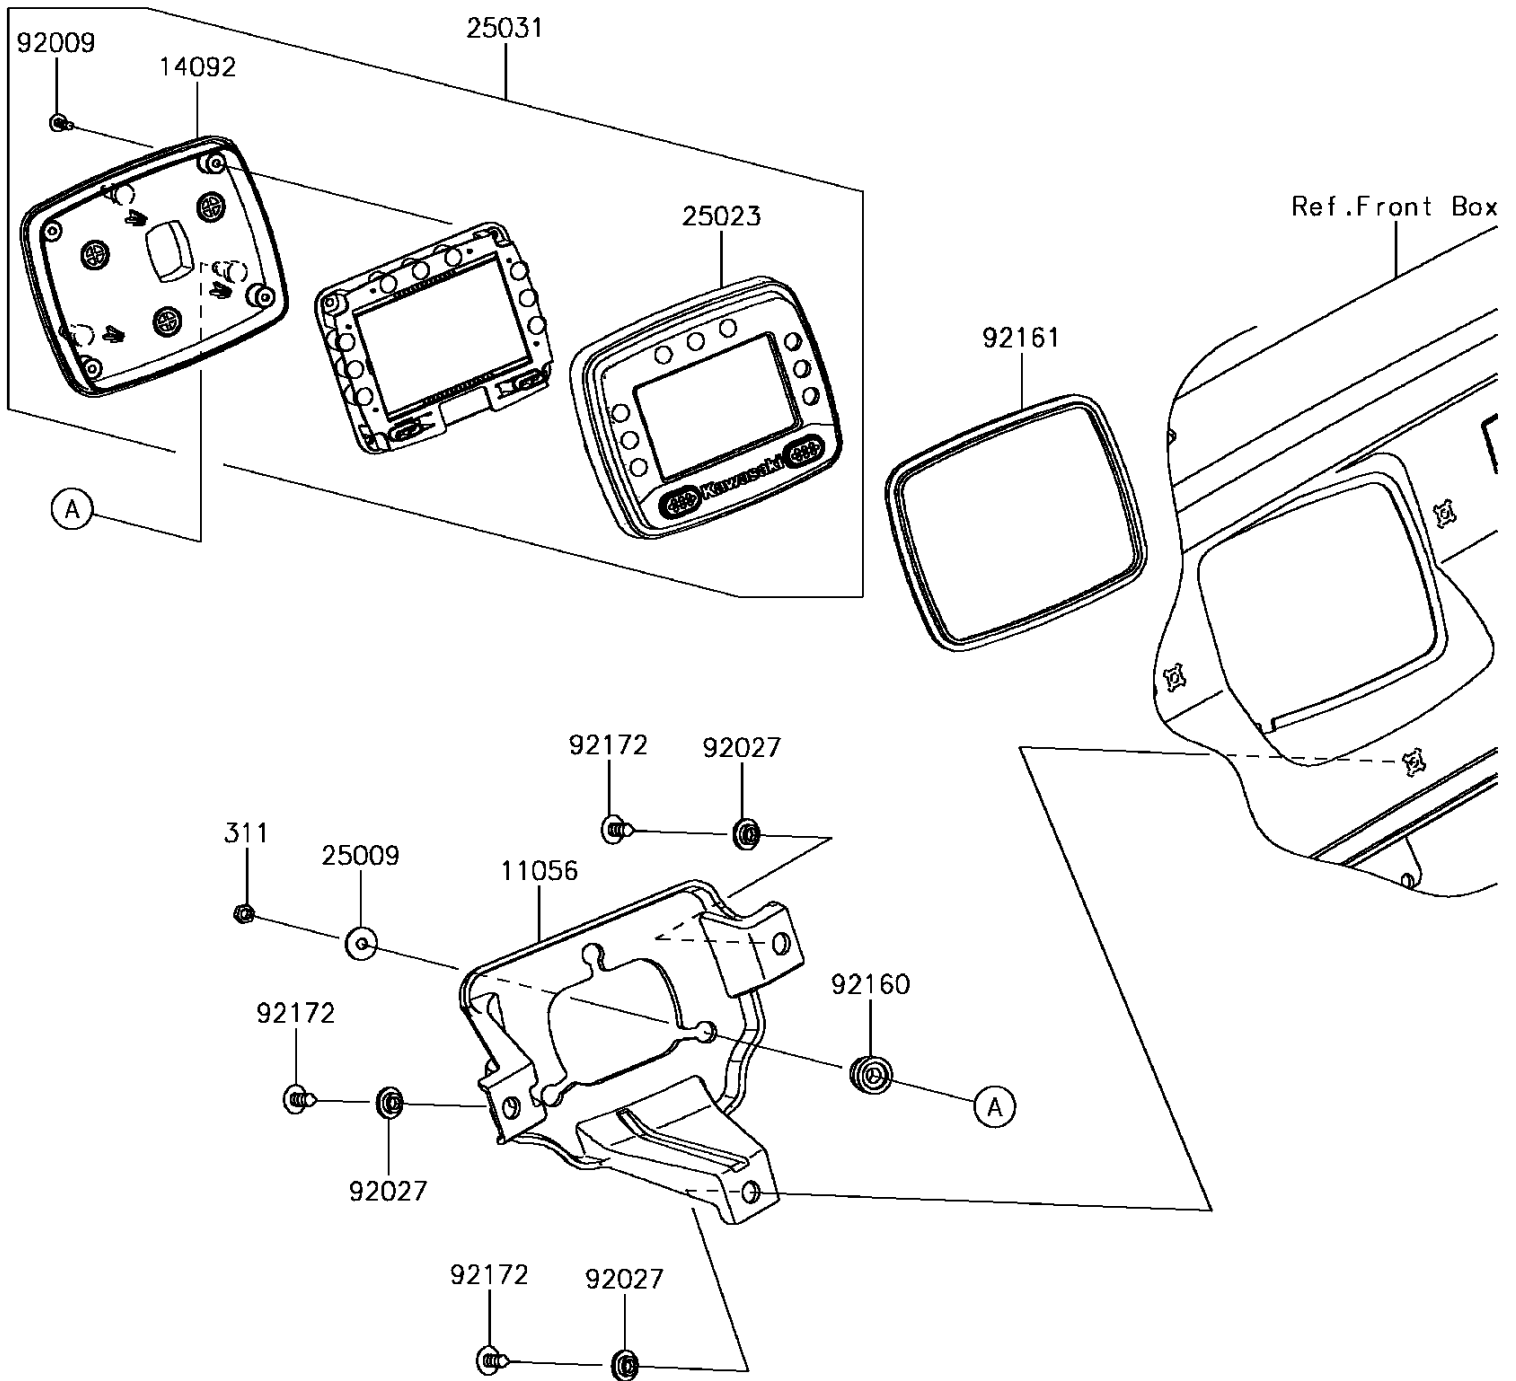

2017 MULE PRO-DX™ EPS LE DIESEL PARTS DIAGRAM

Meter(s)

F2530

2017 MULE PRO-DX™ EPS LE DIESEL PARTS LIST

Meter(s)

ITEM NAME	PART NUMBER	QUANTITY
BRACKET,METER (Ref # 11056)	11056-2956	1
COVER,METER,LWR (Ref # 14092)	14092-0834	1
WASHER,5.2X16X1.2 (Ref # 25009)	25009-004	3
COVER-METER CASE,UPP (Ref # 25023)	25023-0075	1
METER-ASSY,LCD (Ref # 25031)	25031-0629	1
NUT-HEX,5MM (Ref # 311)	311AB0500	3
SCREW,TAPPING,3X12 (Ref # 92009)	92009-1255	4
COLLAR,L=4.6 (Ref # 92027)	92027-1168	3
DAMPER (Ref # 92160)	92160-1460	3
DAMPER,METER (Ref # 92161)	92161-0906	1
SCREW,6X16 (Ref # 92172)	92172-0284	3