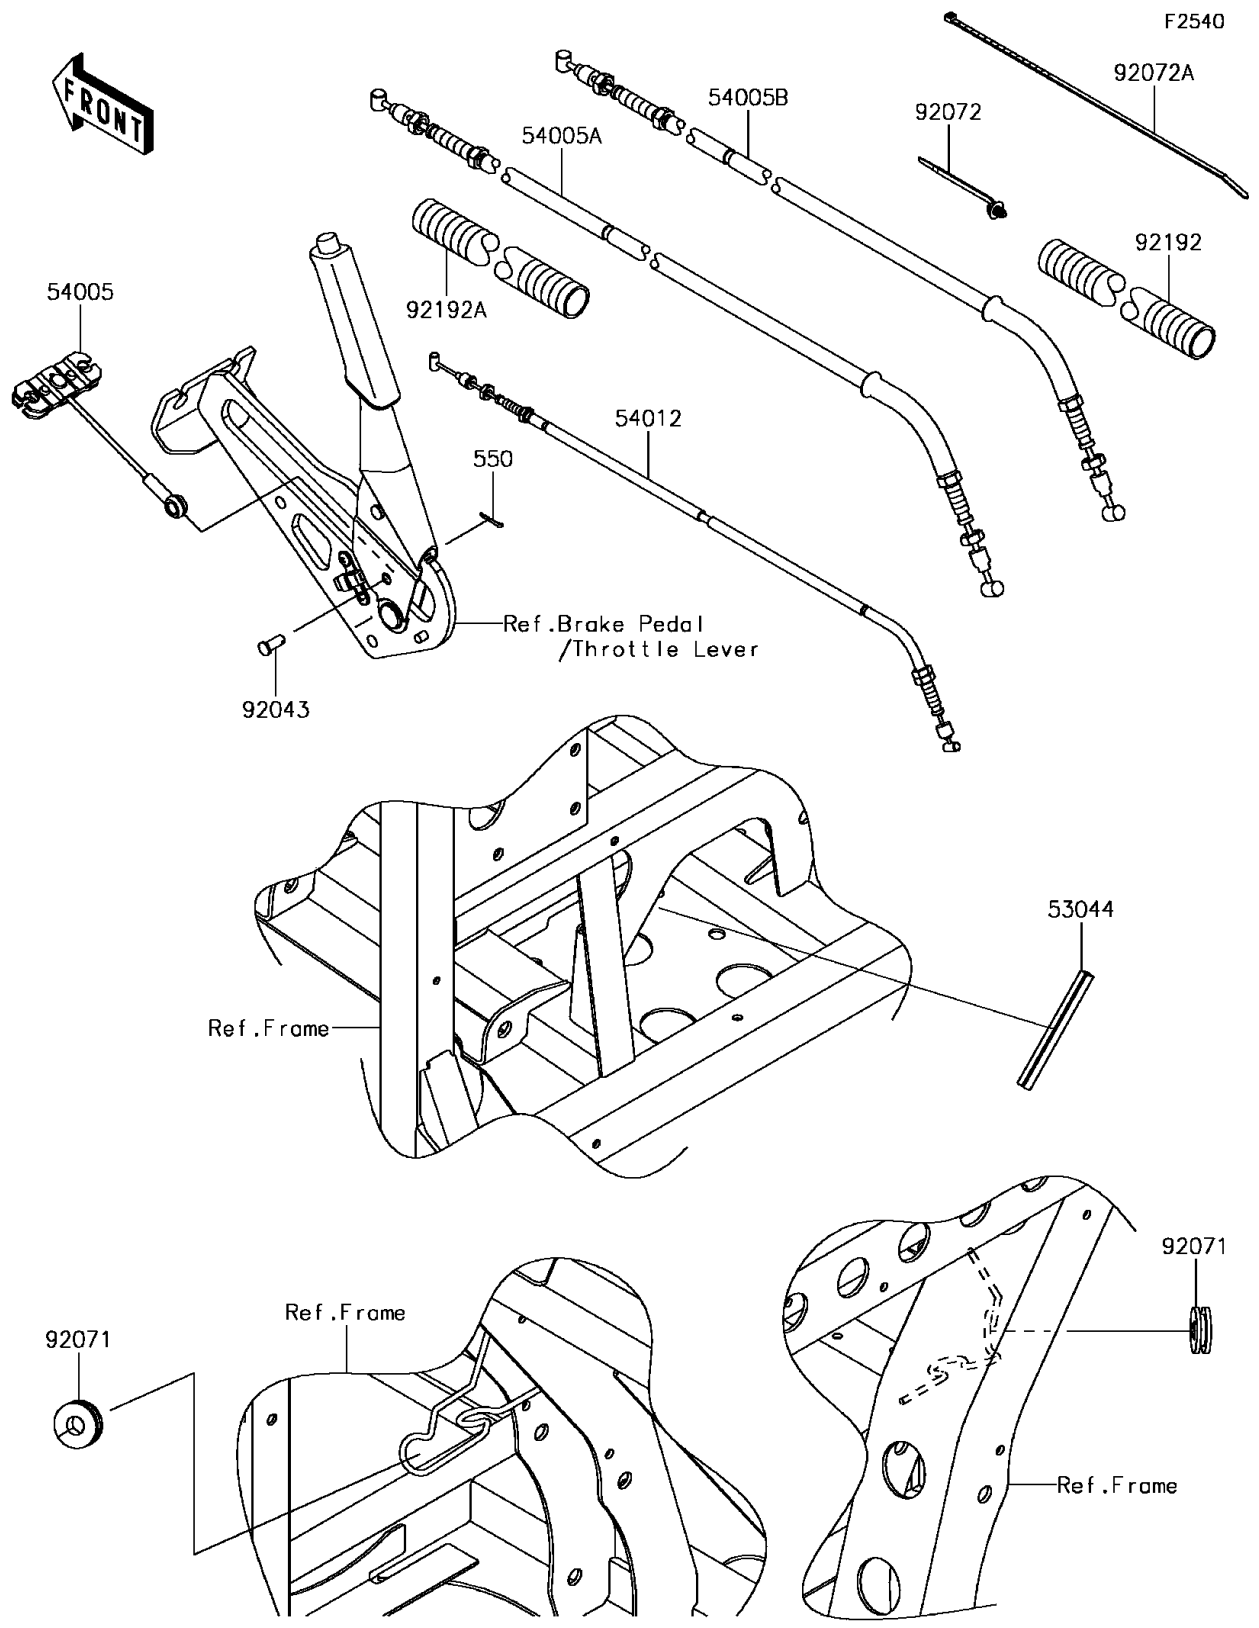

2017 MULE PRO-DX™ EPS LE DIESEL PARTS DIAGRAM

Cables

2017 MULE PRO-DX™ EPS LE DIESEL PARTS LIST

Cables

ITEM NAME	PART NUMBER	QUANTITY
TRIM,L=111 (Ref # 53044)	53044-7502	1
CABLE-BRAKE,PARKING,FR (Ref # 54005)	54005-0035	1
CABLE-BRAKE,PARKING,LH (Ref # 54005A)	54005-0039	1
CABLE-BRAKE,PARKING,RH (Ref # 54005B)	54005-0040	1
CABLE-THROTTLE (Ref # 54012)	54012-0633	1
PIN-COTTER,2.5X18 (Ref # 550)	550AA2518	1
PIN (Ref # 92043)	92043-1039	1
GROMMET (Ref # 92071)	92071-0029	2
BAND (Ref # 92072)	92072-1414	9
BAND,L=292.1 (Ref # 92072A)	92072-3509	7
TUBE,CONVOLUTED,25.1X30X260 (Ref # 92192)	92192-1363	1
TUBE,CONVOLUTED,25.1X30X210 (Ref # 92192A)	92192-1391	1