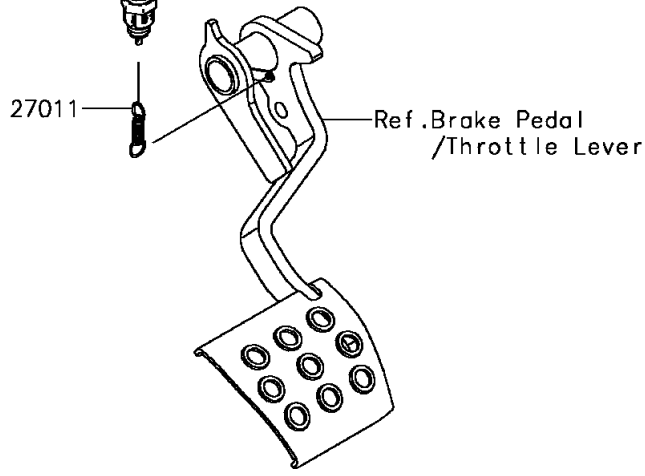

2017 MULE PRO-DX™ EPS LE DIESEL PARTS DIAGRAM

Ignition Switch

F2770