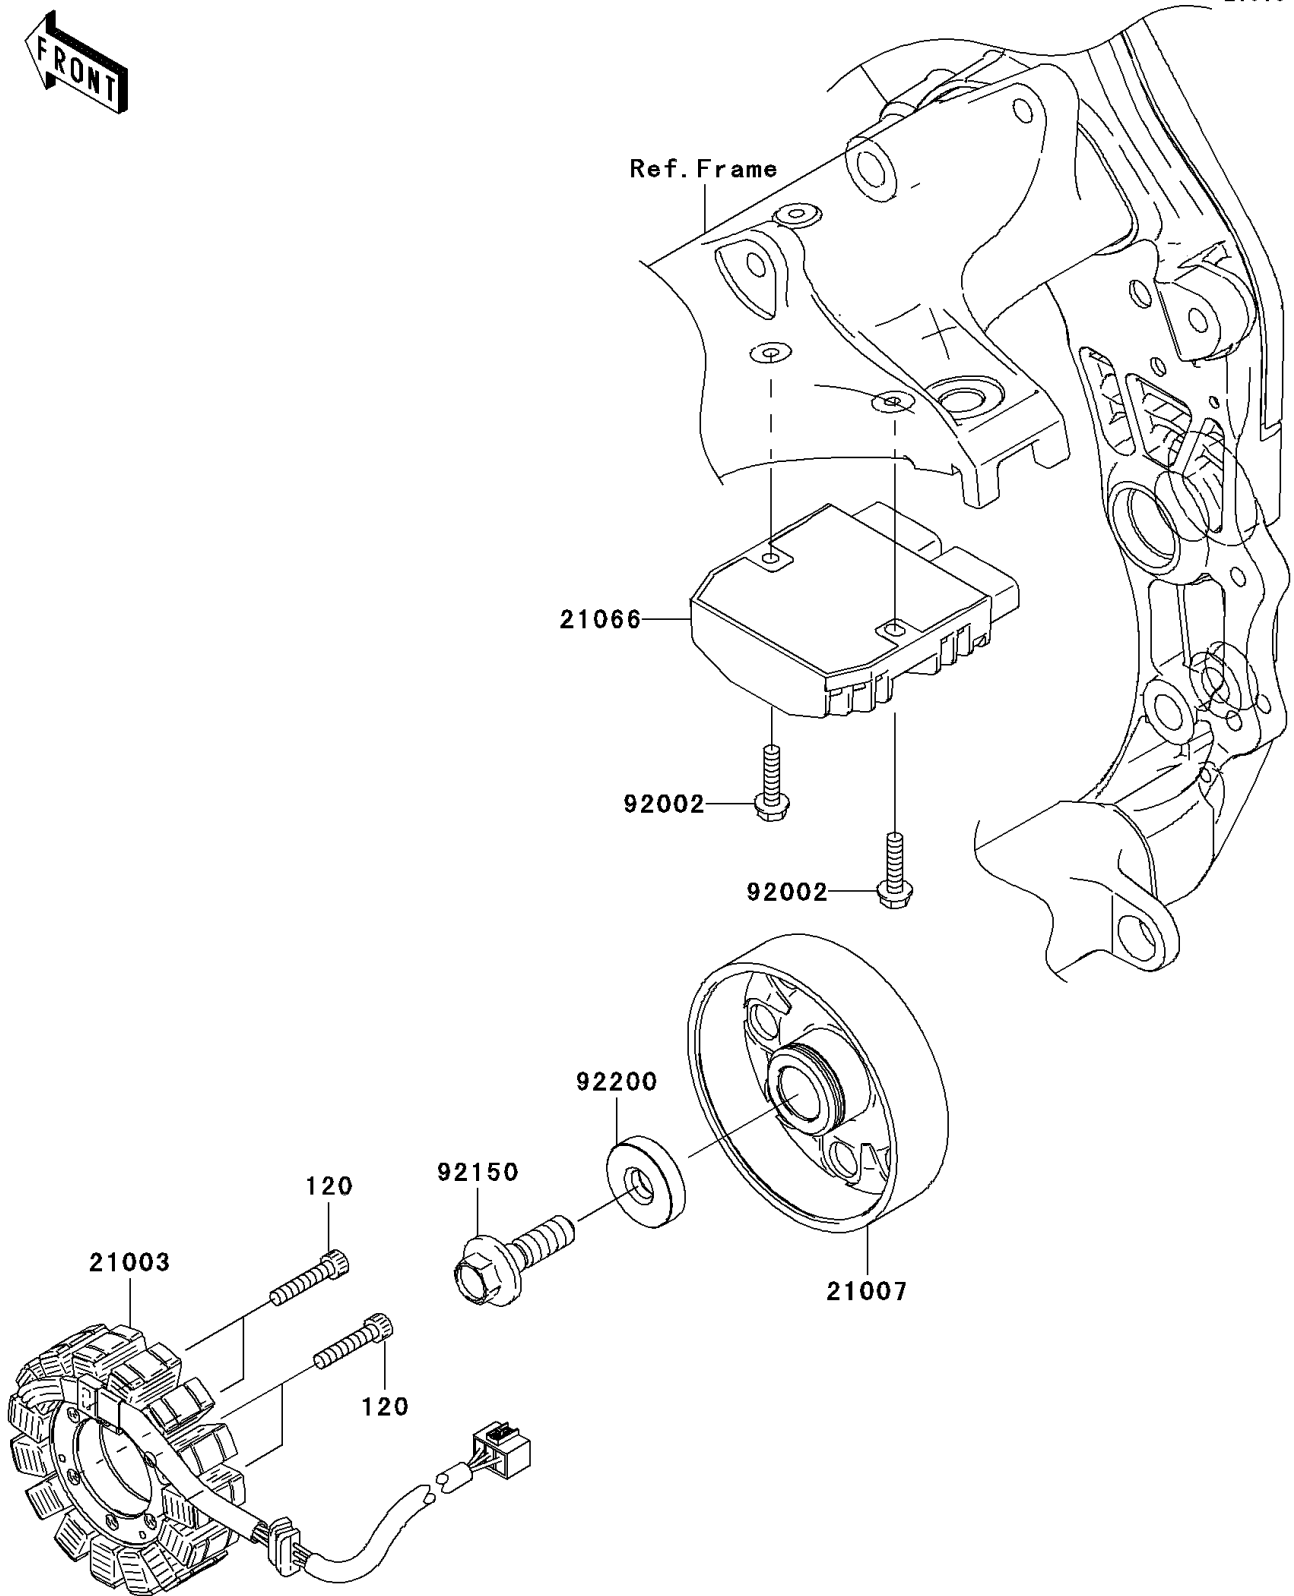

2006 Ninja® ZX™-10R PARTS DIAGRAM

Generator

E1810

2006 Ninja® ZX™-10R PARTS LIST

Generator

ITEM NAME	PART NUMBER	QUANTITY
BOLT-SOCKET,6X30 (Ref # 120)	120P0630	4
STATOR (Ref # 21003)	21003-0054	1
ROTOR (Ref # 21007)	21007-0059	1
REGULATOR-VOLTAGE (Ref # 21066)	21066-0008	1
BOLT,FLANGED,6X25 (Ref # 92002)	92002-1086	2
BOLT,12X40 (Ref # 92150)	92150-1717	1
WASHER (Ref # 92200)	92200-1249	1