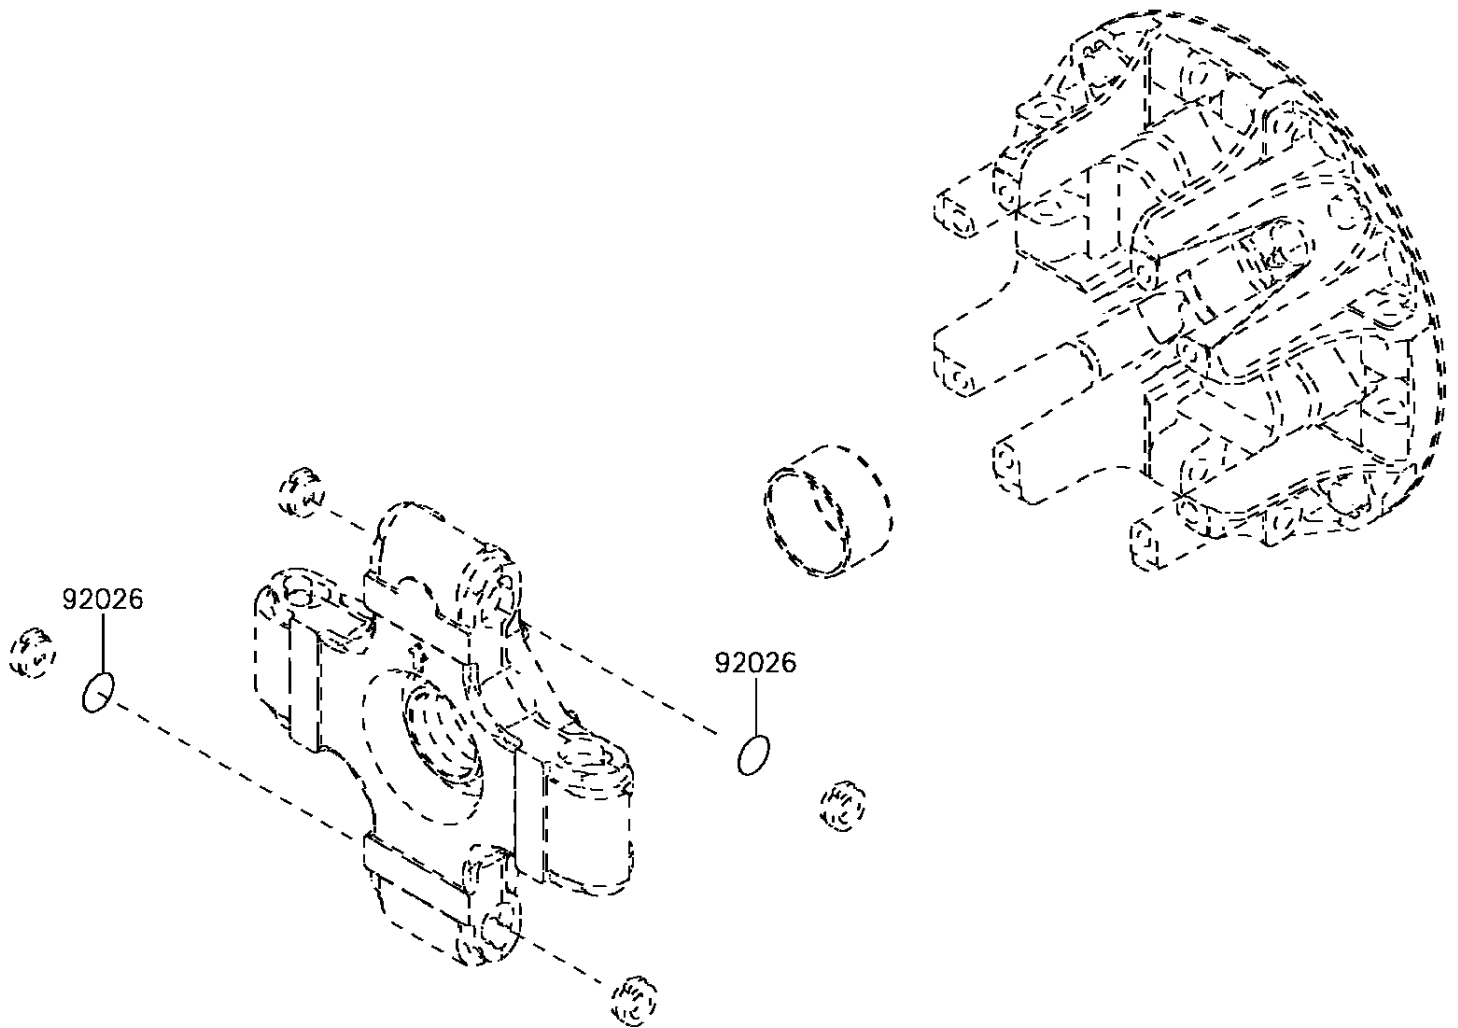

2017 MULE PRO-DX™ EPS LE DIESEL PARTS DIAGRAM

Optional Parts

F2890

(Ref. Drive Converter)

2017 MULE PRO-DX™ EPS LE DIESEL PARTS LIST

Optional Parts

ITEM NAME	PART NUMBER	QUANTITY
SPACER,T=0.1 (Ref # 92026)	92026-0038	2