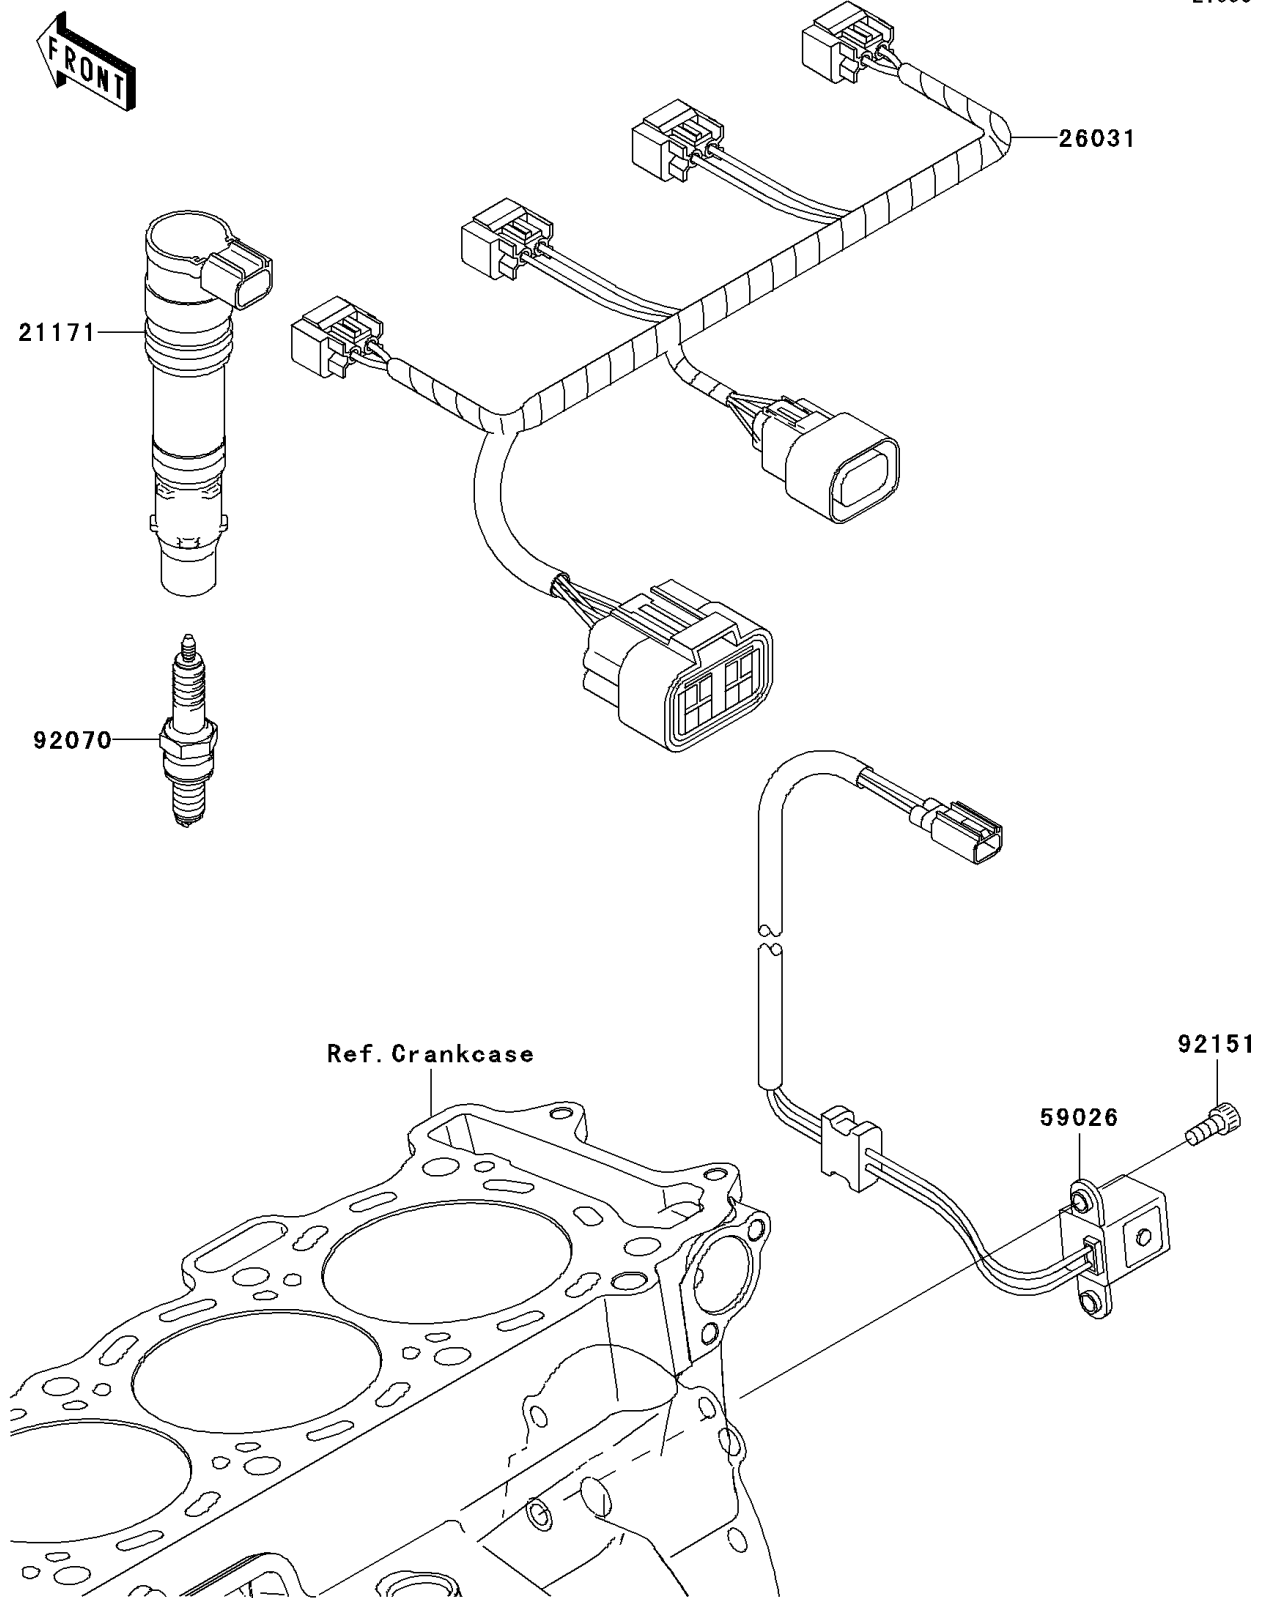

2007 Ninja® ZX™-10R PARTS DIAGRAM

Ignition System

E1830

2007 Ninja® ZX™-10R PARTS LIST

Ignition System

ITEM NAME	PART NUMBER	QUANTITY
-----------	-------------	----------