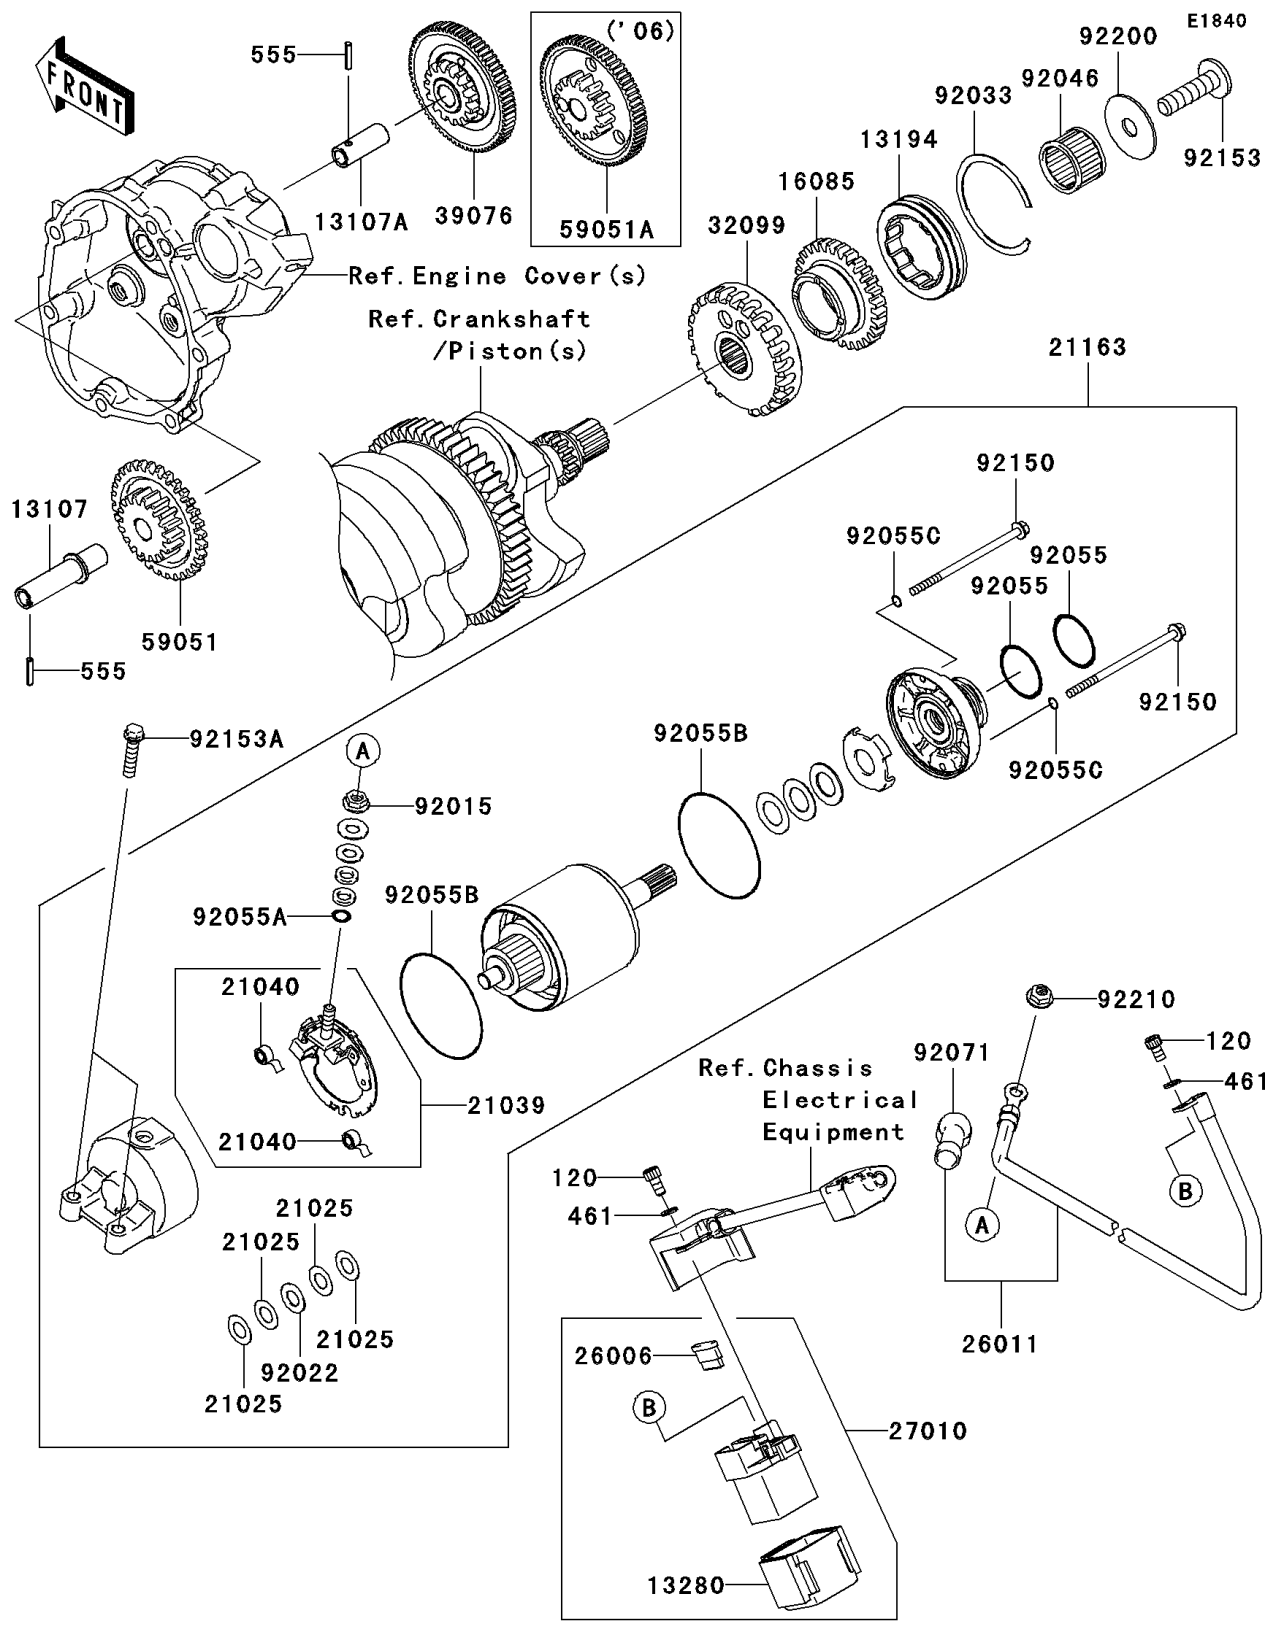

2007 Ninja® ZX™-10R PARTS DIAGRAM

Starter Motor

2007 Ninja® ZX™-10R PARTS LIST

Starter Motor

ITEM NAME	PART NUMBER	QUANTITY
BOLT-SOCKET,5X10 (Ref # 120)	120S0510	2
WASHER-SPRING,5MM,BLACK (Ref # 461)	461K0500	2
PIN-SPRING,3X16 (Ref # 555)	555A0316	2
SHAFT,ONEWAY CLUTCH SIDE (Ref # 13107)	13107-0105	1
SHAFT,STARTER SIDE (Ref # 13107A)	13107-0124	1
CLUTCH-ONEWAY (Ref # 13194)	13194-3704	1
HOLDER (Ref # 13280)	13280-1263	1
GEAR,29T (Ref # 16085)	16085-0102	1
WASHER,9.1X18X0.2 (Ref # 21025)	21025-011	4
BRUSH (Ref # 21039)	21039-1066	1
SPRING-BRUSH (Ref # 21040)	21040-1057	2
STARTER-ELECTRIC (Ref # 21163)	21163-0028	1
FUSE,30A-G (Ref # 26006)	26006-1006	1
WIRE-LEAD (Ref # 26011)	26011-0100	1
SWITCH,MAGNETIC (Ref # 27010)	27010-1446	1
CASE,STARTER CLUTCH (Ref # 32099)	32099-0019	1
LIMITER (Ref # 39076)	39076-0010	1
GEAR-SPUR,ONEWAY CLUTCH SIDE (Ref # 59051)	59051-0057	1
NUT,STARTER MOTOR (Ref # 92015)	92015-1476	1
WASHER,9.1X18X0.8 (Ref # 92022)	92022-1132	1
RING-SNAP (Ref # 92033)	92033-3731	1
BEARING-NEEDLE,RS263020 (Ref # 92046)	92046-0004	1
RING-O (Ref # 92055)	92055-1276	2
RING-O,4.5X2.0 (Ref # 92055A)	92055-1370	1
RING-O (Ref # 92055B)	92055-1550	2
RING-O (Ref # 92055C)	92055-1551	2
GROMMET (Ref # 92071)	92071-0024	1
BOLT,FLANGED,4X80 (Ref # 92150)	92150-1969	2
BOLT,TORX,10X38 (Ref # 92153)	92153-1521	1

2007 Ninja® ZX™-10R PARTS LIST

Starter Motor

ITEM NAME	PART NUMBER	QUANTITY
BOLT-FLANGED,6X25 (Ref # 92153A)	92153-1563	2
WASHER,10.5X37X1.6 (Ref # 92200)	92200-0238	1
NUT,6MM (Ref # 92210)	92210-0188	1