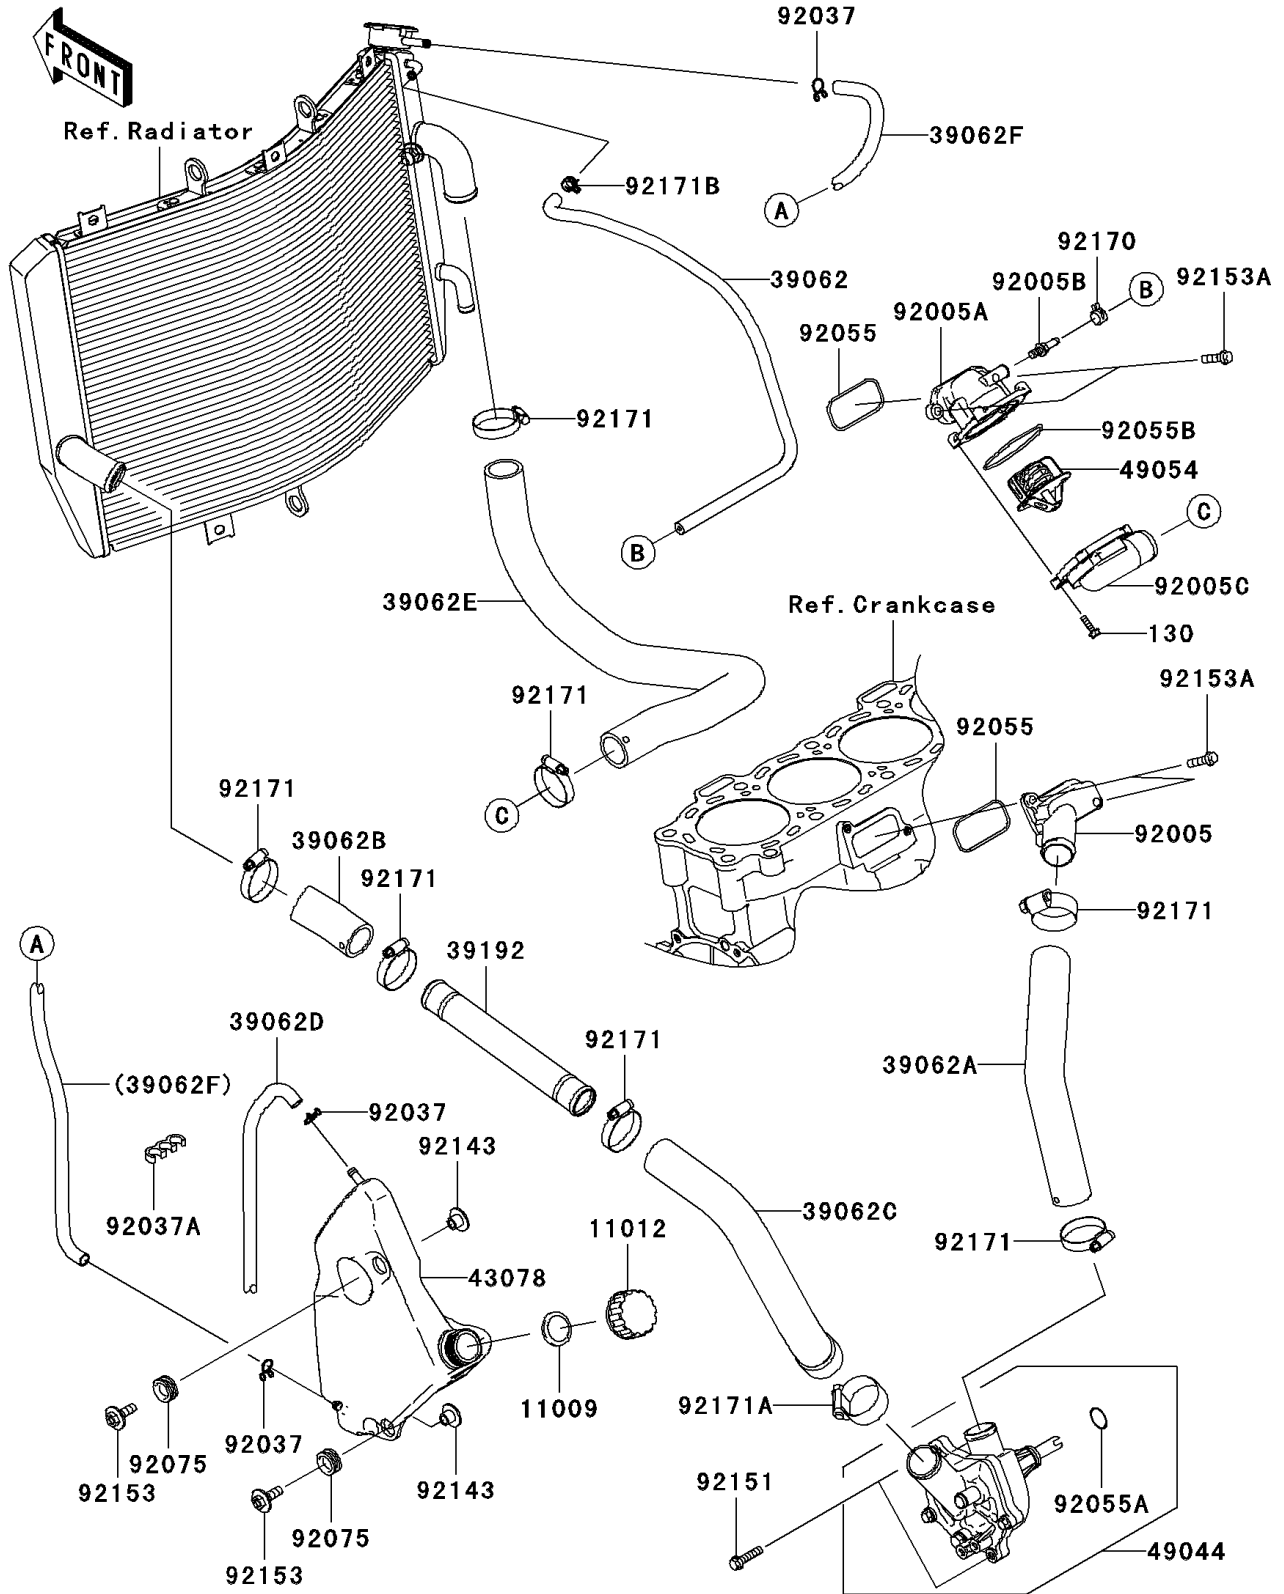

2007 Ninja® ZX™-10R PARTS DIAGRAM

Water Pipe

E3037

2007 Ninja® ZX™-10R PARTS LIST

Water Pipe

ITEM NAME	PART NUMBER	QUANTITY
BOLT-FLANGED,5X18 (Ref # 130)	130L0518	4
GASKET,RESERVOIR TANK CAP (Ref # 11009)	11009-1145	1
CAP (Ref # 11012)	11012-1084	1
HOSE-COOLING,RAD-HEAD (Ref # 39062)	39062-0078	1
HOSE-COOLING,W.PUMP-CYLINDER (Ref # 39062A)	39062-0100	1
HOSE-COOLING,RAD.-PIPE (Ref # 39062B)	39062-0101	1
HOSE-COOLING,PIPE-W.PUMP (Ref # 39062C)	39062-0103	1
HOSE-COOLING,OVER FLOW (Ref # 39062D)	39062-0107	1
HOSE-COOLING,THERMOSTAT-RAD. (Ref # 39062E)	39062-0109	1
HOSE-COOLING,L=767MM (Ref # 39062F)	39062-1825	1
PIPE-WATER (Ref # 39192)	39192-0029	1
RESERVOIR (Ref # 43078)	43078-0026	1
PUMP-WATER (Ref # 49044)	49044-0005	1
THERMOSTAT (Ref # 49054)	49054-1067	1
FITTING (Ref # 92005)	92005-0010	1
FITTING,THERMO CASE (Ref # 92005A)	92005-0039	1
FITTING (Ref # 92005B)	92005-0056	1
FITTING,THERMO CAP (Ref # 92005C)	92005-1275	1
CLAMP,TUBE (Ref # 92037)	92037-147	3
CLAMP,TUBE (Ref # 92037A)	92037-1941	1
RING-O,YP 27.6 57.6 1.9 (Ref # 92055)	92055-0021	2
RING-O (Ref # 92055A)	92055-0069	1
RING-O,THERMOSTAT CAP (Ref # 92055B)	92055-1699	1
DAMPER (Ref # 92075)	92075-1634	2
COLLAR (Ref # 92143)	92143-1962	2
BOLT,FLANGED-SMALL,6X25 (Ref # 92151)	92151-1930	2
BOLT,UPSET-WP,M6X22 (Ref # 92153)	92153-0640	2
BOLT,FLANGED-SMALL,6X20 (Ref # 92153A)	92153-1589	4
CLAMP (Ref # 92170)	92170-1493	1

2007 Ninja® ZX™-10R PARTS LIST

Water Pipe

ITEM NAME	PART NUMBER	QUANTITY
CLAMP (Ref # 92171)	92171-0179	7
CLAMP (Ref # 92171A)	92171-0180	1
CLAMP (Ref # 92171B)	92171-0719	1