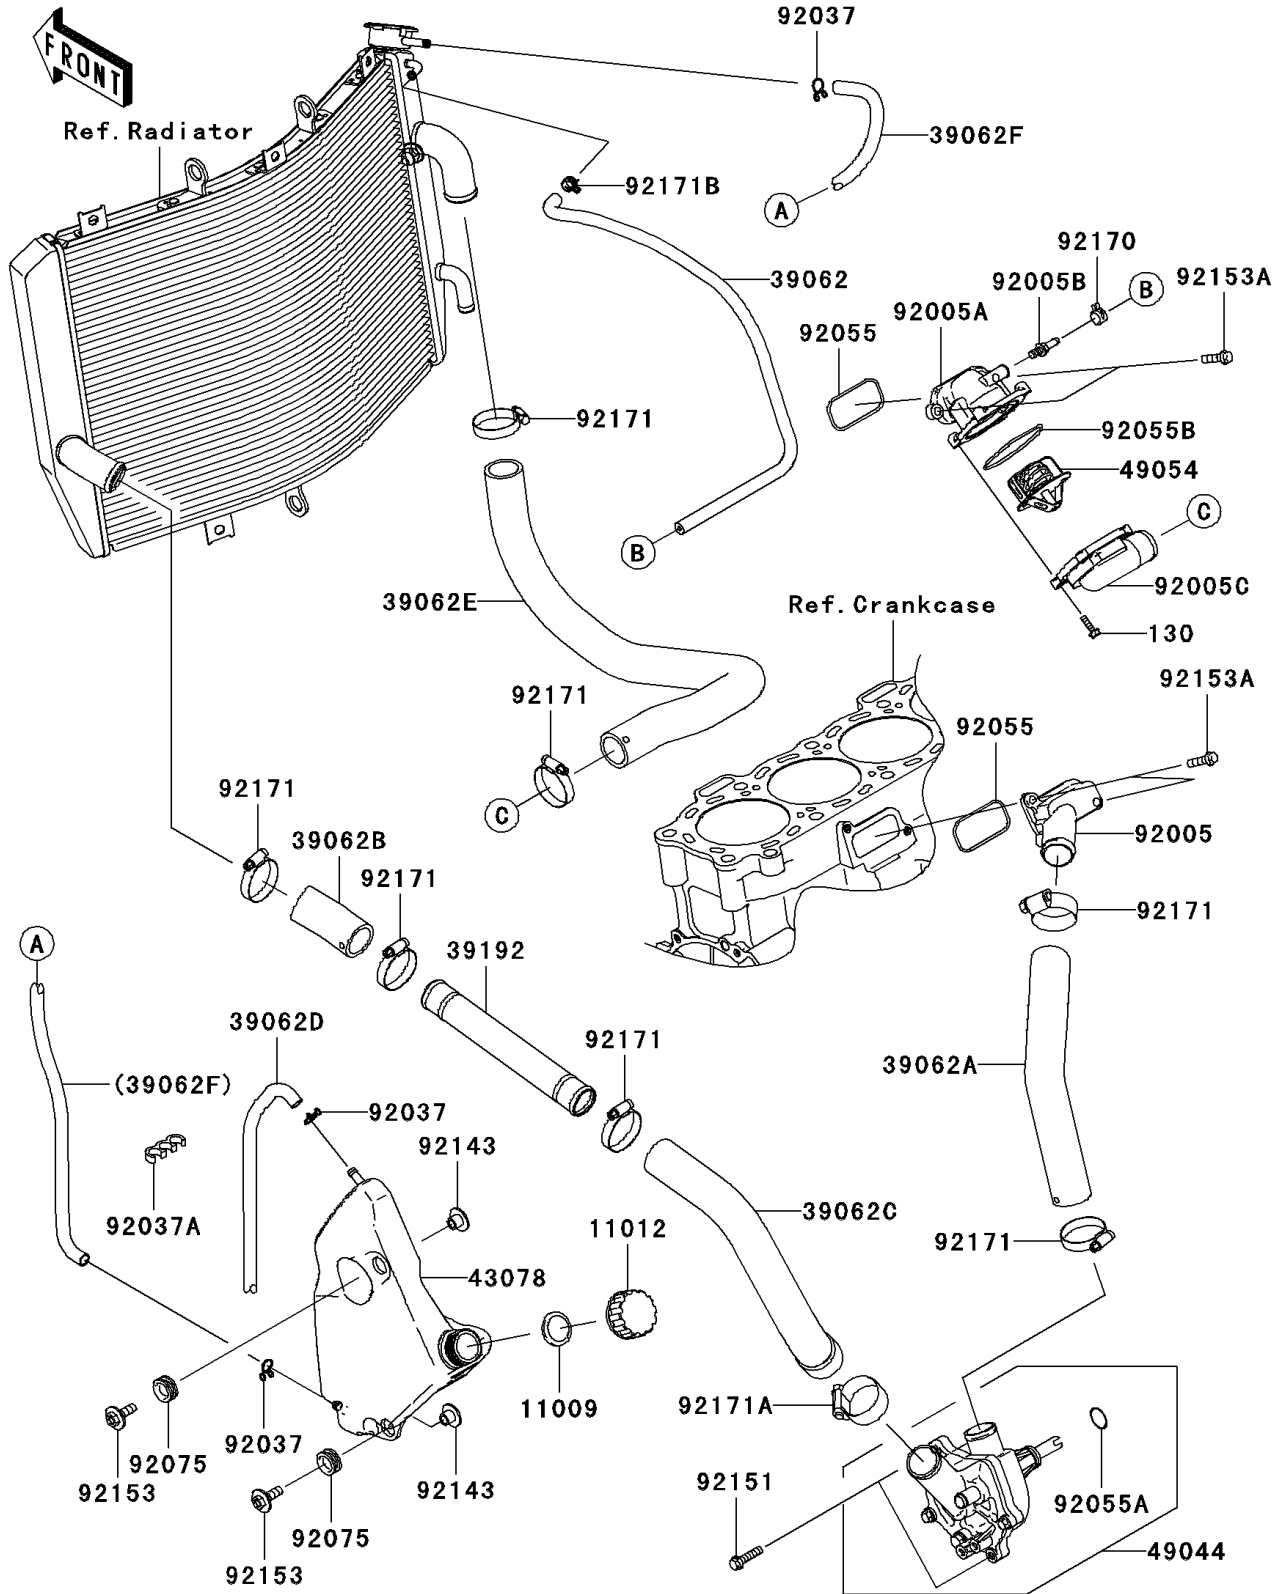

2007 Ninja® ZX™-10R PARTS DIAGRAM

Water Pipe

E3037

2007 Ninja® ZX™-10R PARTS LIST

Water Pipe

ITEM NAME	PART NUMBER	QUANTITY
BOLT-FLANGED,5X18 (Ref # 130)	130L0518	4
GASKET,RESERVOIR TANK CAP (Ref # 11009)	11009-1145	1
CAP (Ref # 11012)	11012-1084	1
HOSE-COOLING,RAD-HEAD (Ref # 39062)	39062-0078	1
HOSE-COOLING,W.PUMP-CYLINDER (Ref # 39062A)	39062-0100	1
HOSE-COOLING,RAD.-PIPE (Ref # 39062B)	39062-0101	1
HOSE-COOLING,PIPE-W.PUMP (Ref # 39062C)	39062-0103	1
HOSE-COOLING,OVER FLOW (Ref # 39062D)	39062-0107	1
HOSE-COOLING,THERMOSTAT-RAD. (Ref # 39062E)	39062-0109	1
HOSE-COOLING,L=767MM (Ref # 39062F)	39062-1825	1
PIPE-WATER (Ref # 39192)	39192-0029	1
RESERVOIR (Ref # 43078)	43078-0026	1
PUMP-WATER (Ref # 49044)	49044-0005	1
THERMOSTAT (Ref # 49054)	49054-1067	1
FITTING (Ref # 92005)	92005-0010	1
FITTING,THERMO CASE (Ref # 92005A)	92005-0039	1
FITTING (Ref # 92005B)	92005-0056	1
FITTING,THERMO CAP (Ref # 92005C)	92005-1275	1
CLAMP,TUBE (Ref # 92037)	92037-147	3
CLAMP,TUBE (Ref # 92037A)	92037-1941	1
RING-O,YP 27.6 57.6 1.9 (Ref # 92055)	92055-0021	2
RING-O (Ref # 92055A)	92055-0069	1
RING-O,THERMOSTAT CAP (Ref # 92055B)	92055-1699	1
DAMPER (Ref # 92075)	92075-1634	2
COLLAR (Ref # 92143)	92143-1962	2
BOLT,FLANGED-SMALL,6X25 (Ref # 92151)	92151-1930	2
BOLT,UPSET-WP,M6X22 (Ref # 92153)	92153-0640	2
BOLT,FLANGED-SMALL,6X20 (Ref # 92153A)	92153-1589	4
CLAMP (Ref # 92170)	92170-1493	1

2007 Ninja® ZX™-10R PARTS LIST

Water Pipe

ITEM NAME	PART NUMBER	QUANTITY
CLAMP (Ref # 92171)	92171-0179	7
CLAMP (Ref # 92171A)	92171-0180	1
CLAMP (Ref # 92171B)	92171-0719	1