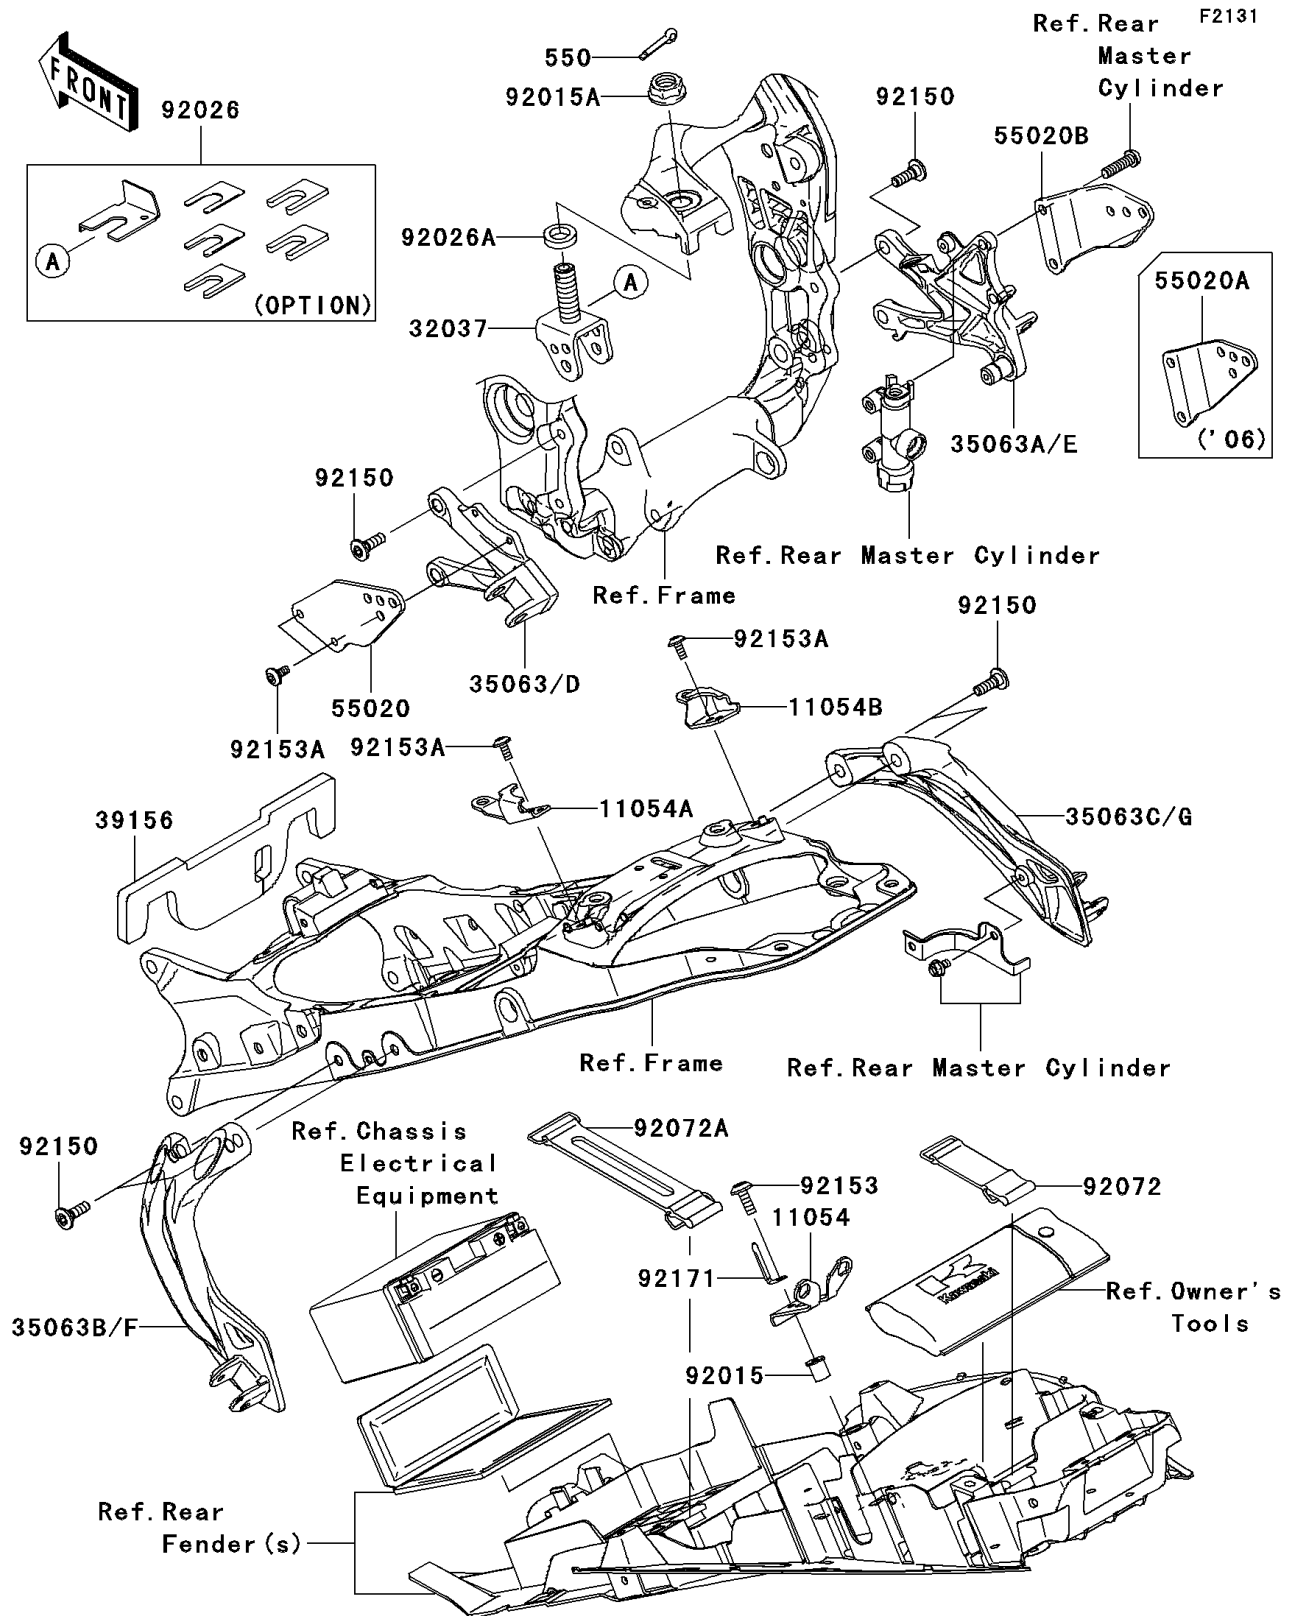

# 2006 Ninja® ZX™-10R PARTS DIAGRAM

## Frame Fittings

## 2006 Ninja® ZX™-10R PARTS LIST

### Frame Fittings

ITEM NAME	PART NUMBER	QUANTITY
PIN-COTTER,3X25 (Ref # 550)	550S3025	1
BRACKET,DOWN SENSOR (Ref # 11054)	11054-0316	1
BRACKET,HELMET HOLDER,LH (Ref # 11054A)	11054-0594	1
BRACKET,HELMET HOLDER,RH (Ref # 11054B)	11054-0595	1
BRACKET-SHOCKABSORBER (Ref # 32037)	32037-0013	1
STAY,FR,LH (Ref # 35063)	35063-0226	1
STAY,FR,RH (Ref # 35063A)	35063-0227	1
STAY,RR,LH (Ref # 35063B)	35063-0228	1
STAY,RR,RH (Ref # 35063C)	35063-0229	1
PAD,FUEL TANK (Ref # 39156)	39156-0135	1
GUARD,FRONT STEP STAY,LH (Ref # 55020)	55020-0204	1
GUARD,FRONT STEP STAY,RH (Ref # 55020A)	55020-0205	1
NUT (Ref # 92015)	92015-1700	1
NUT,FLANGED,16MM (Ref # 92015A)	92015-1881	1
SPACER,SET (Ref # 92026)	92026-0057	1
SPACER,16.5X26X6 (Ref # 92026A)	92026-1594	1
BAND,TOOL (Ref # 92072)	92072-1176	1
BAND,L=168 (Ref # 92072A)	92072-1306	1
BOLT,8X25 (Ref # 92150)	92150-1845	8
BOLT,6X18 (Ref # 92153)	92153-0816	1
BOLT,SOCKET,6X14 (Ref # 92153A)	92153-1612	4
CLAMP (Ref # 92171)	92171-1420	1