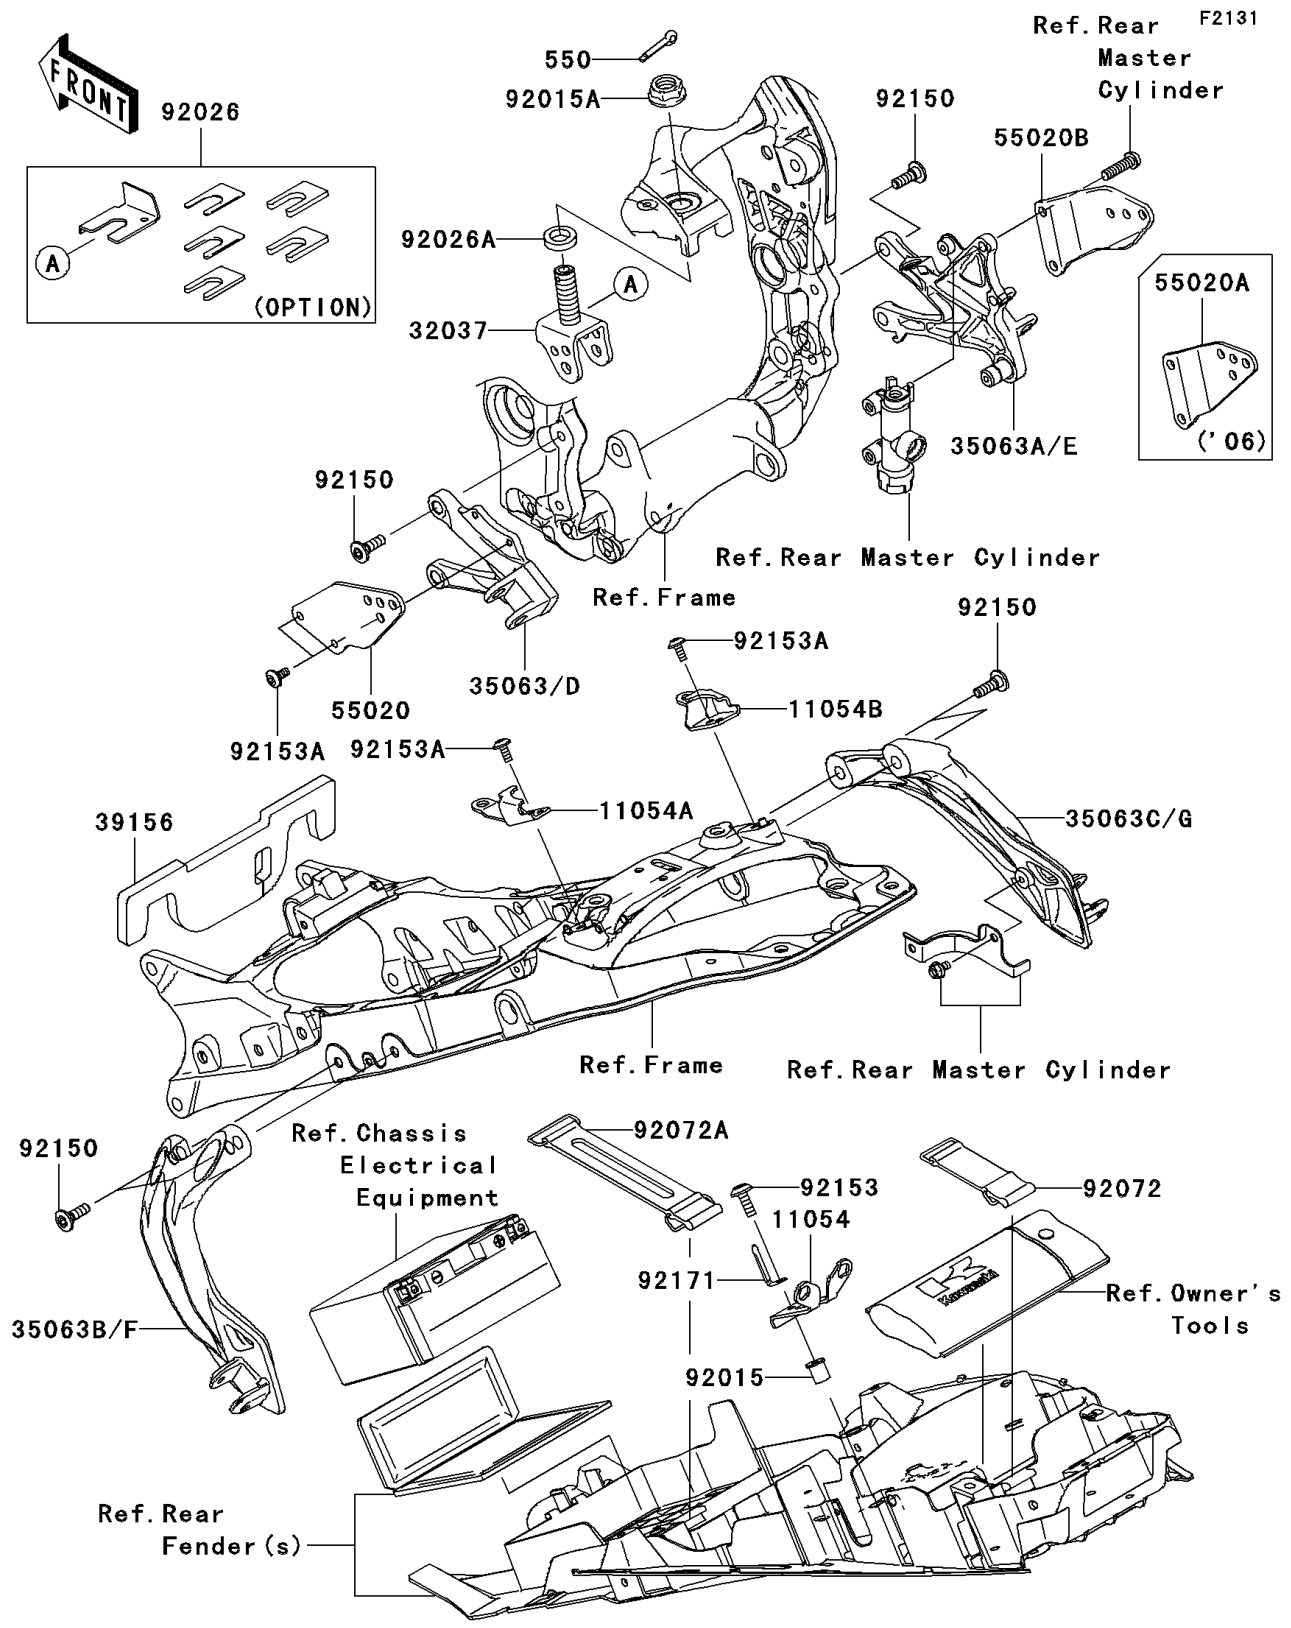

2007 Ninja® ZX™-10R PARTS DIAGRAM

Frame Fittings

2007 Ninja® ZX™-10R PARTS LIST

Frame Fittings

ITEM NAME	PART NUMBER	QUANTITY
PIN-COTTER,3X25 (Ref # 550)	550S3025	1
BRACKET,DOWN SENSOR (Ref # 11054)	11054-0316	1
BRACKET,HELMET HOLDER,LH (Ref # 11054A)	11054-0594	1
BRACKET,HELMET HOLDER,RH (Ref # 11054B)	11054-0595	1
BRACKET-SHOCKABSORBER (Ref # 32037)	32037-0013	1
STAY,FR,LH (Ref # 35063D)	35063-0369	1
STAY,FR,RH (Ref # 35063E)	35063-0370	1
STAY,RR,LH (Ref # 35063F)	35063-0371	1
STAY,RR,RH (Ref # 35063G)	35063-0372	1
PAD,FUEL TANK (Ref # 39156)	39156-0135	1
GUARD,FRONT STEP STAY,LH (Ref # 55020)	55020-0204	1
GUARD,FRONT STEP STAY,RH (Ref # 55020B)	55020-0296	1
NUT (Ref # 92015)	92015-1700	1
NUT,FLANGED,16MM (Ref # 92015A)	92015-1881	1
SPACER,SET (Ref # 92026)	92026-0057	1
SPACER,16.5X26X6 (Ref # 92026A)	92026-1594	1
BAND,TOOL (Ref # 92072)	92072-1176	1
BAND,L=168 (Ref # 92072A)	92072-1306	1
BOLT,8X25 (Ref # 92150)	92150-1845	8
BOLT,6X18 (Ref # 92153)	92153-0816	1
BOLT,SOCKET,6X14 (Ref # 92153A)	92153-1612	4
CLAMP (Ref # 92171)	92171-1420	1