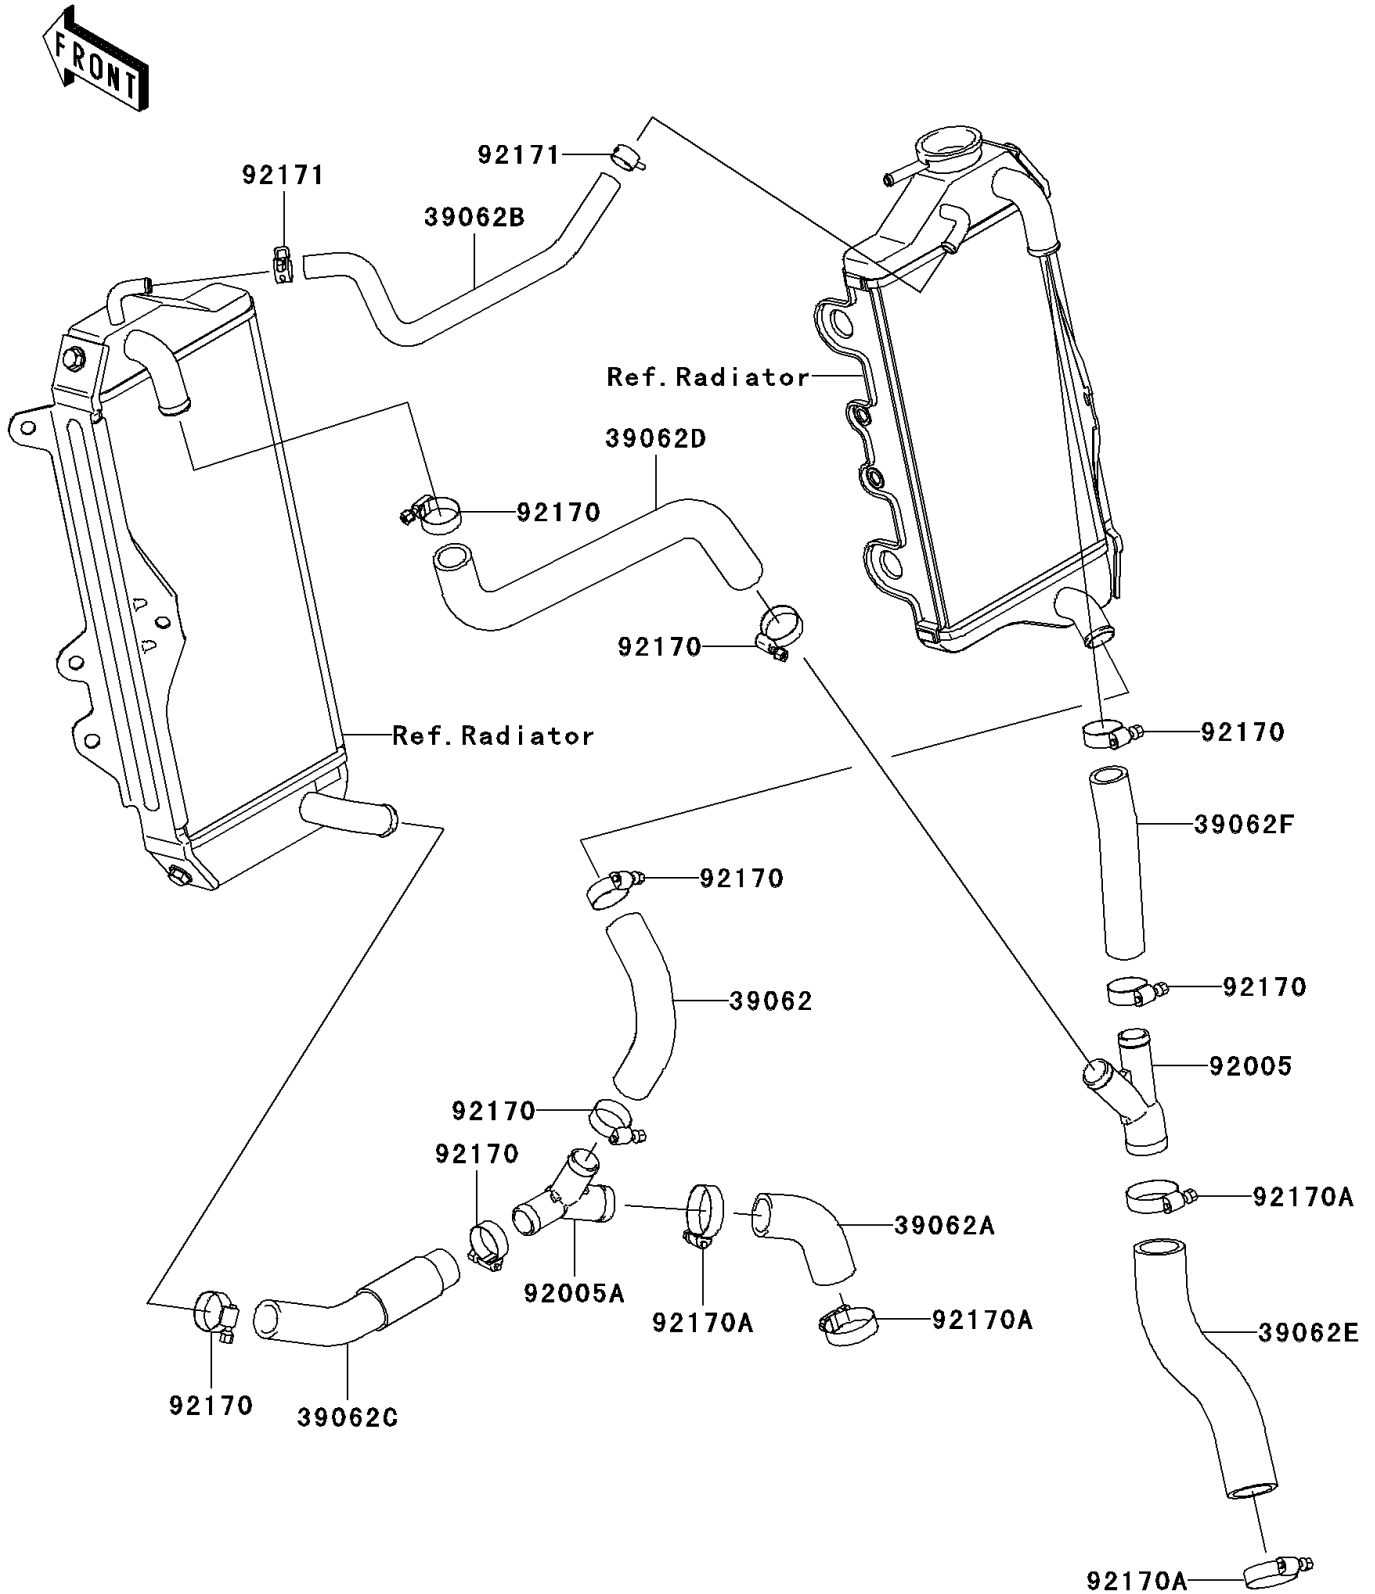

2009 KX™ 450F PARTS DIAGRAM

Water Pipe

E3037

2009 KX™ 450F PARTS LIST

Water Pipe

ITEM NAME	PART NUMBER	QUANTITY
HOSE-COOLING,RAD.RH LOW-FIT. (Ref # 39062)	39062-0087	1
HOSE-COOLING,W/P-FIT. (Ref # 39062A)	39062-0088	1
HOSE-COOLING,RAD. LH-RAD. RH (Ref # 39062B)	39062-0089	1
HOSE-COOLING,RAD.LH LOW-FIT. (Ref # 39062C)	39062-0224	1
HOSE-COOLING,FIT.-RAD.LH UPP (Ref # 39062D)	39062-0251	1
HOSE-COOLING,HEAD-3WAY FIT. (Ref # 39062E)	39062-0252	1
HOSE-COOLING,FIT.-RAD.RH UPP (Ref # 39062F)	39062-0253	1
FITTING,3WAY,HEAD-RAD (Ref # 92005)	92005-0066	1
FITTING,3WAY,RAD-W/P (Ref # 92005A)	92005-0067	1
CLAMP,HOSE,26MM (Ref # 92170)	92170-1077	8
CLAMP,HOSE,32MM (Ref # 92170A)	92170-1286	4
CLAMP,CLIP,12.5MM (Ref # 92171)	92171-0372	2