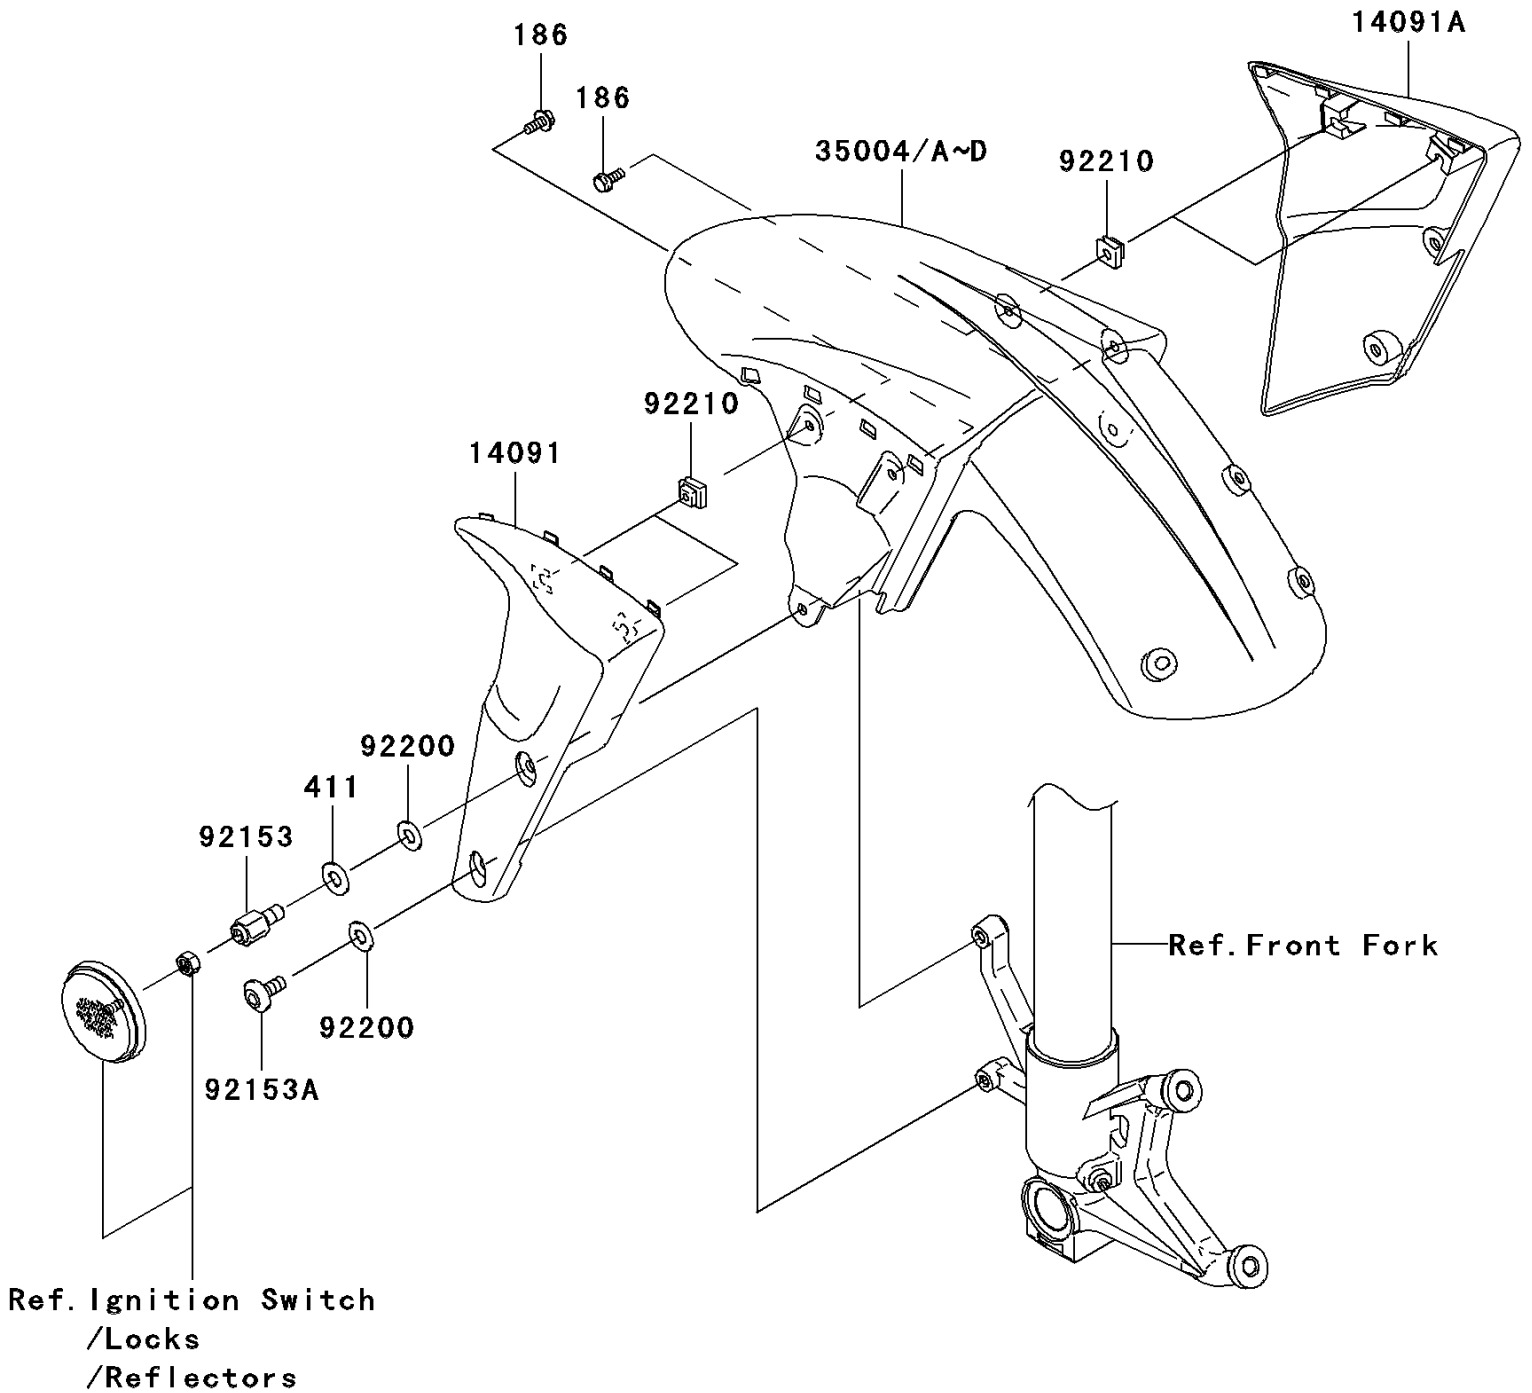

# 2006 Ninja® ZX™-10R PARTS DIAGRAM

Front Fender(s)

F2171

## 2006 Ninja® ZX™-10R PARTS LIST

### Front Fender(s)

ITEM NAME	PART NUMBER	QUANTITY
BOLT-UPSET-WP,5X14 (Ref # 186)	186L0514	4
WASHER-PLAIN,6MM,BLACK (Ref # 411)	411F0600	2
COVER,FRONT FENDER,LH,F.BLACK (Ref # 14091)	14091-0103-6Z	1
COVER,FRONT FENDER,RH,F.BLACK (Ref # 14091A)	14091-0104-6Z	1
FENDER-FRONT,P.S.YELLOW (Ref # 35004)	35004-0034-10A	1
FENDER-FRONT,EBONY (Ref # 35004A)	35004-0076-H8	1
FENDER-FRONT,L.GREEN (Ref # 35004D)	35004-0076-777	1
BOLT,6MM (Ref # 92153)	92153-0335	2
BOLT,SOCKET,6X14 (Ref # 92153A)	92153-1612	2
WASHER,6.5X14X1 (Ref # 92200)	92200-1388	4
NUT,5MM (Ref # 92210)	92210-1266	4