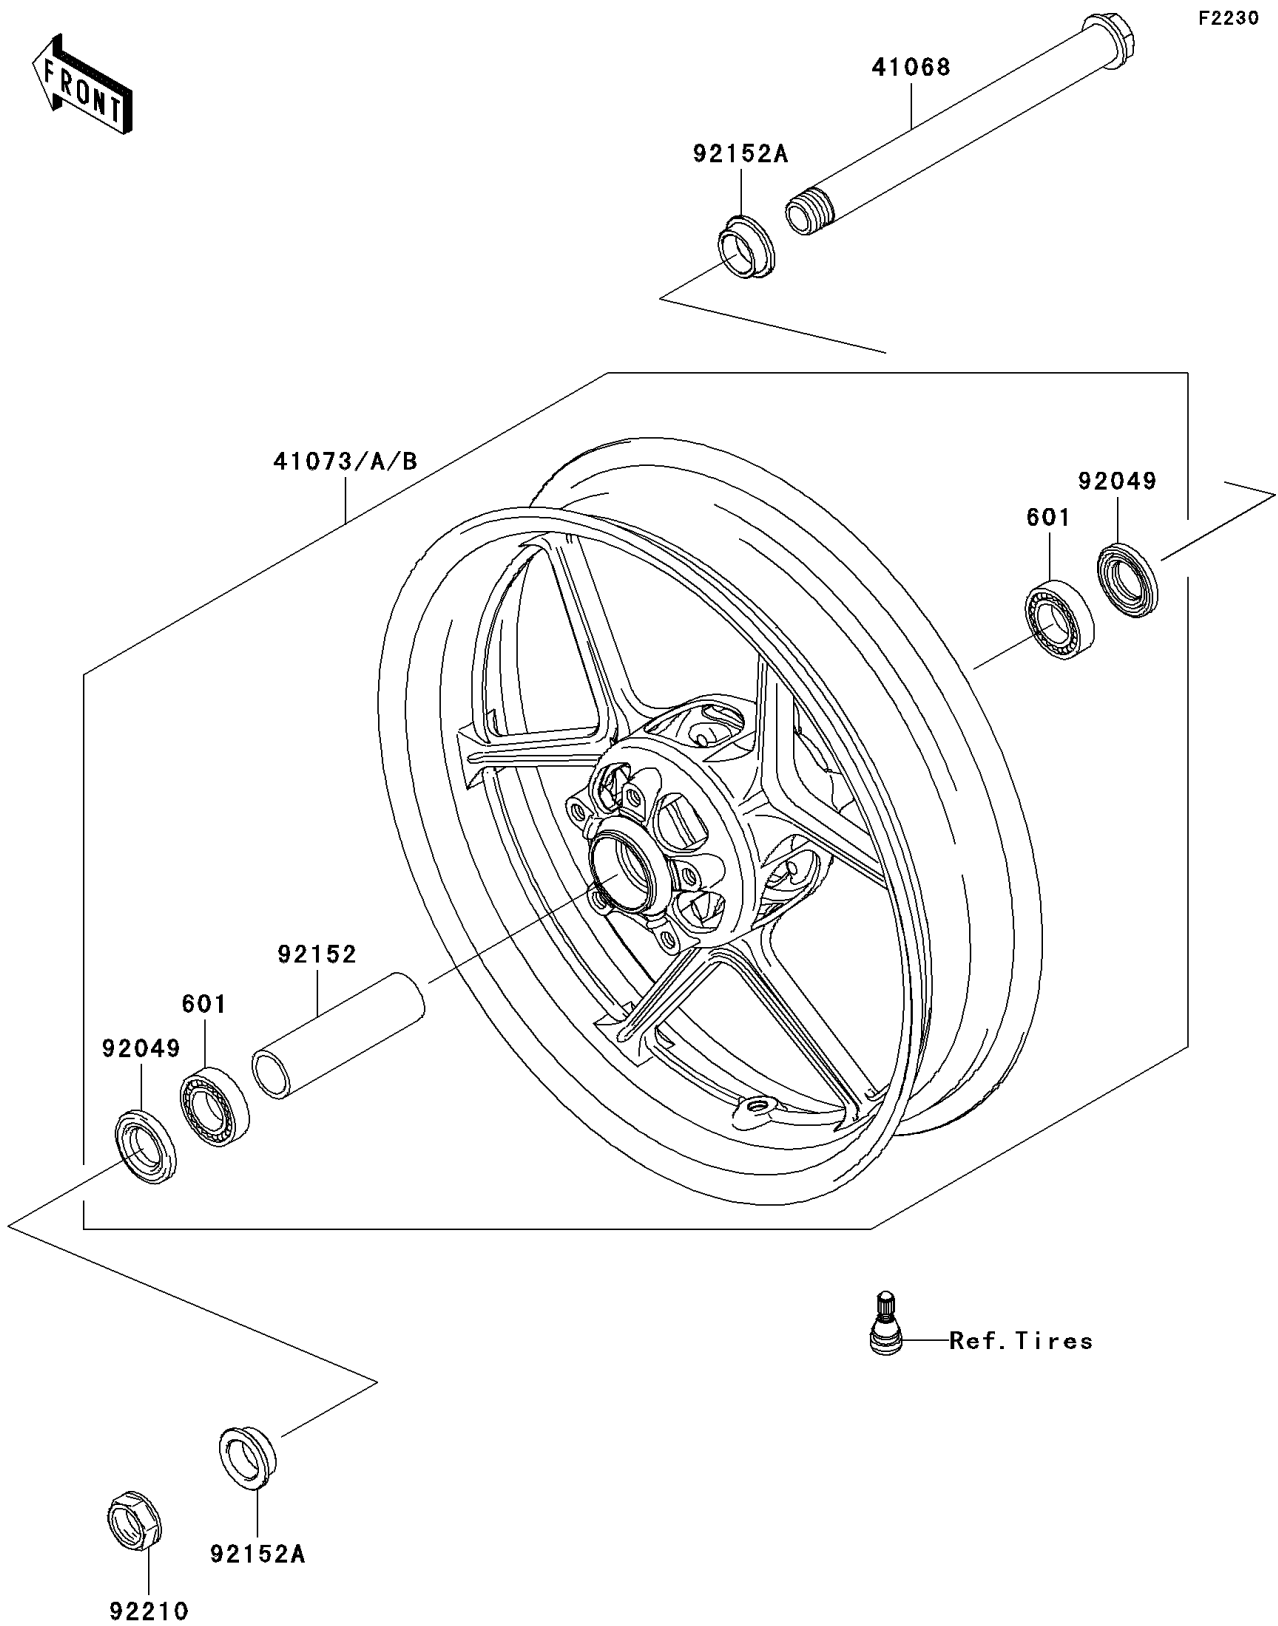

2006 Ninja® ZX™-10R PARTS DIAGRAM

Front Wheel

2006 Ninja® ZX™-10R PARTS LIST

Front Wheel

ITEM NAME	PART NUMBER	QUANTITY
BEARING-BALL,#6005UU (Ref # 601)	601B6005UU	2
AXLE,FR (Ref # 41068)	41068-0041	1
WHEEL-ASSY,FR,M.M.GOLD (Ref # 41073B)	41073-0084-11A	1
SEAL-OIL,BJN 32 47 5 (Ref # 92049)	92049-1377	2
COLLAR,FR HUB,L=115 (Ref # 92152)	92152-0242	1
COLLAR,FR AXLE,L=13 (Ref # 92152A)	92152-0289	2
NUT,24MM (Ref # 92210)	92210-0291	1