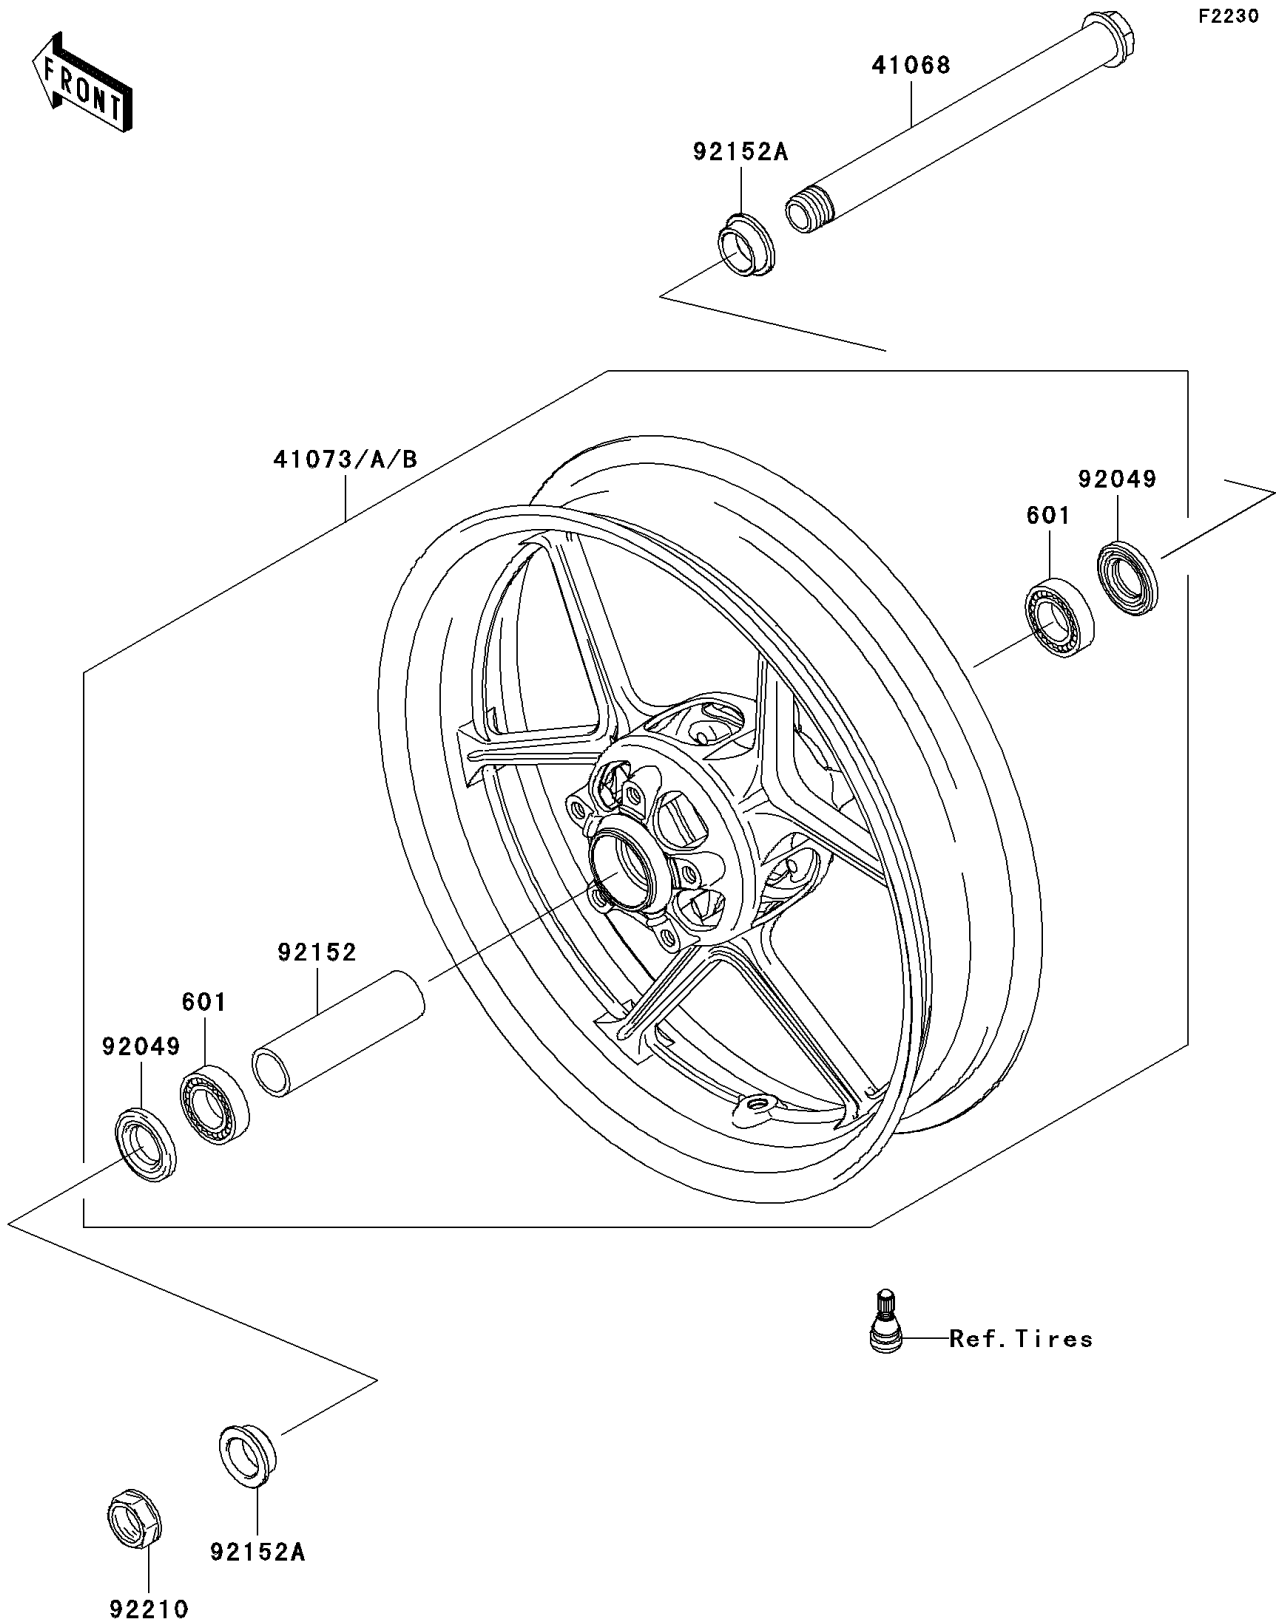

2007 Ninja® ZX™-10R PARTS DIAGRAM

Front Wheel

2007 Ninja® ZX™-10R PARTS LIST

Front Wheel

ITEM NAME	PART NUMBER	QUANTITY
BEARING-BALL,#6005UU (Ref # 601)	601B6005UU	2
AXLE,FR (Ref # 41068)	41068-0041	1
WHEEL-ASSY,FR,C.P.RED (Ref # 41073A)	41073-0084-10I	1
SEAL-OIL,BJN 32 47 5 (Ref # 92049)	92049-1377	2
COLLAR,FR HUB,L=115 (Ref # 92152)	92152-0242	1
COLLAR,FR AXLE,L=13 (Ref # 92152A)	92152-0289	2
NUT,24MM (Ref # 92210)	92210-0291	1