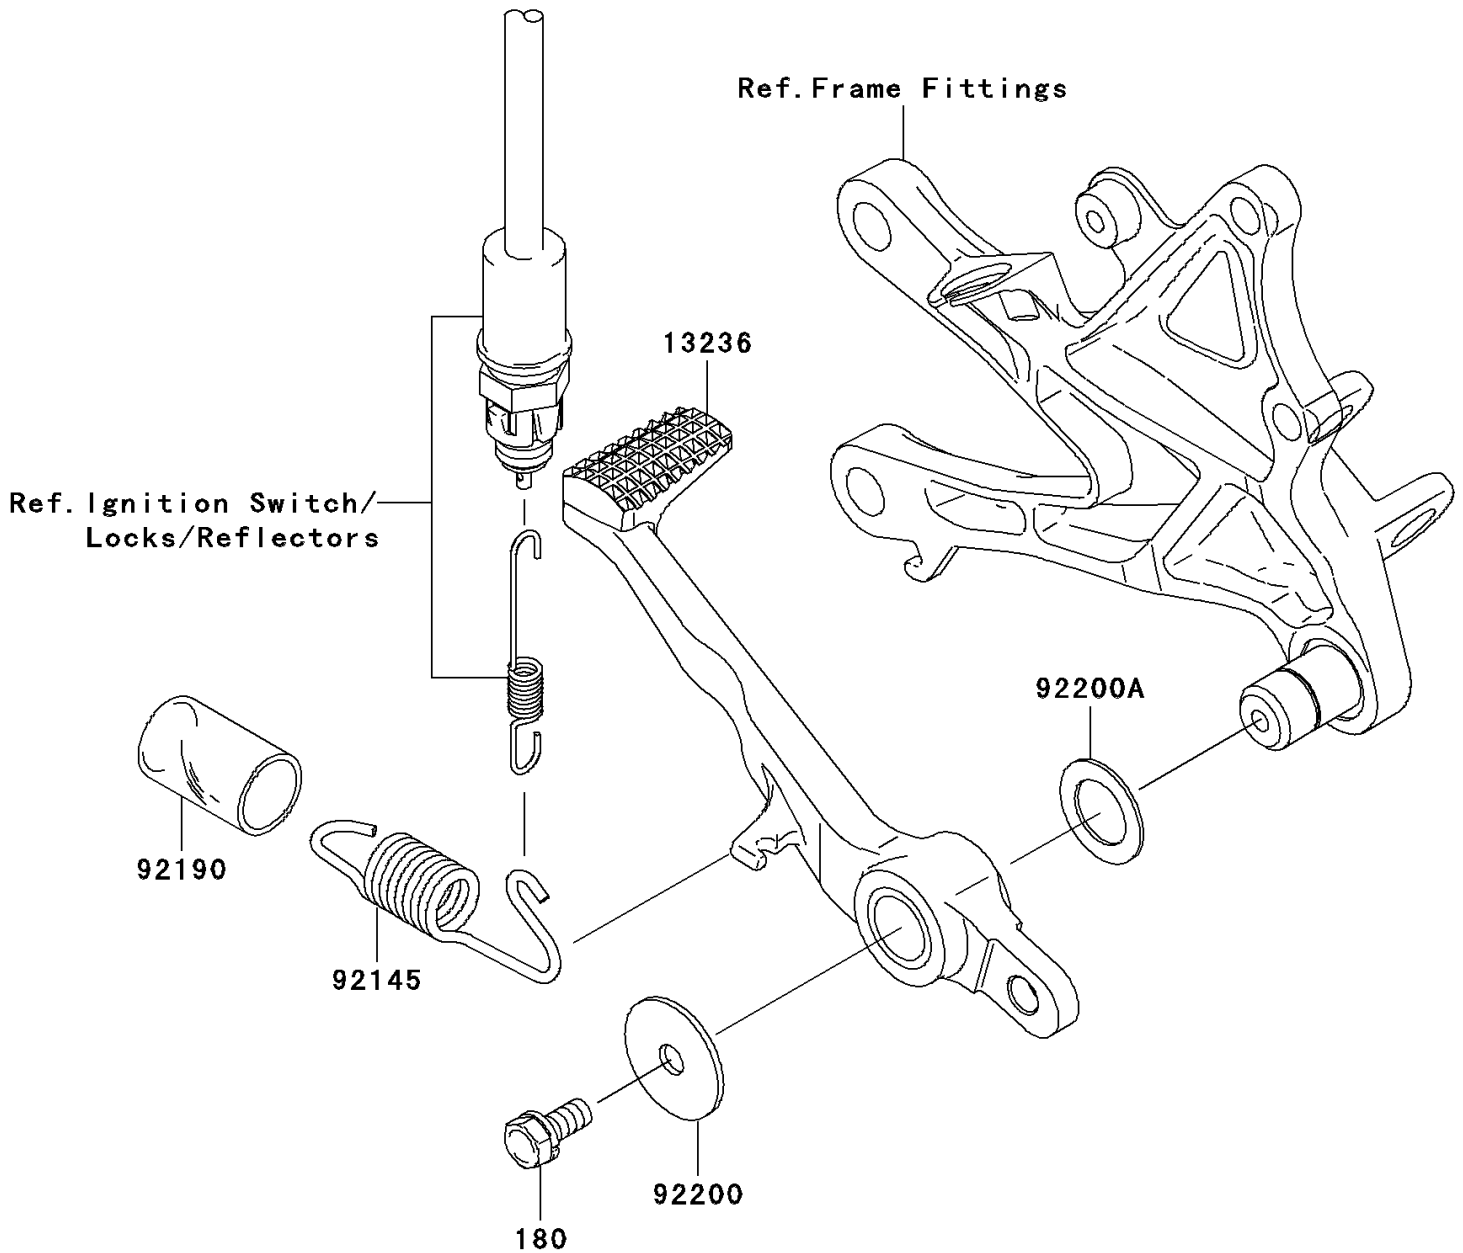

# 2006 Ninja® ZX™-10R PARTS DIAGRAM

Brake Pedal/Torque Link

F2260

## 2006 Ninja® ZX™-10R PARTS LIST

### Brake Pedal/Torque Link

ITEM NAME	PART NUMBER	QUANTITY
BOLT-UPSET-WS,6X14 (Ref # 180)	180L0614	1
LEVER-COMP,BRAKE PEDAL (Ref # 13236)	13236-0090	1
SPRING,BRAKE PEDAL RETURN (Ref # 92145)	92145-0230	1
TUBE,16X19X30 (Ref # 92190)	92190-1185	1
WASHER,7X28X1.6 (Ref # 92200)	92200-0279	1
WASHER,15.3X24X1.0 (Ref # 92200A)	92200-0280	1