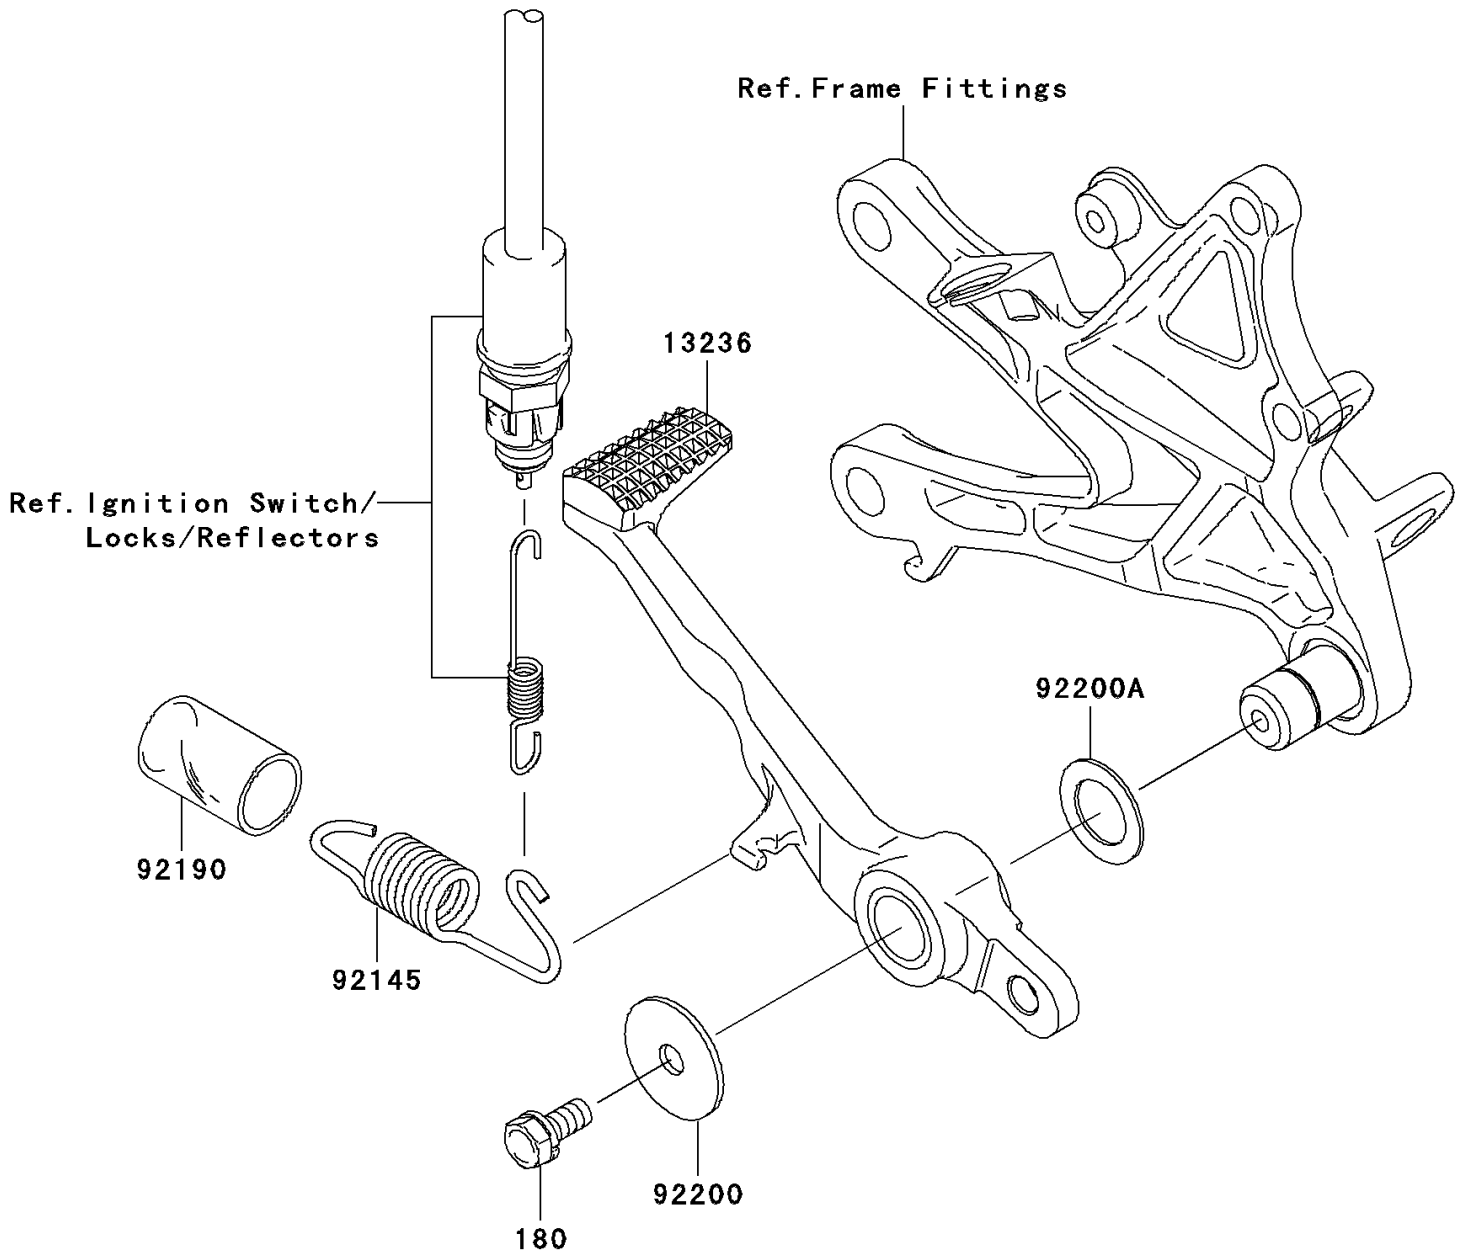

# 2006 Ninja® ZX™-10R PARTS DIAGRAM

Brake Pedal/Torque Link

F2260

## 2006 Ninja® ZX™-10R PARTS LIST

### Brake Pedal/Torque Link

ITEM NAME	PART NUMBER	QUANTITY
BOLT-UPSET-WS,6X14 (Ref # 180)	180L0614	1
LEVER-COMP,BRAKE PEDAL (Ref # 13236)	13236-0090	1
SPRING,BRAKE PEDAL RETURN (Ref # 92145)	92145-0230	1
TUBE,16X19X30 (Ref # 92190)	92190-1185	1
WASHER,7X28X1.6 (Ref # 92200)	92200-0279	1
WASHER,15.3X24X1.0 (Ref # 92200A)	92200-0280	1