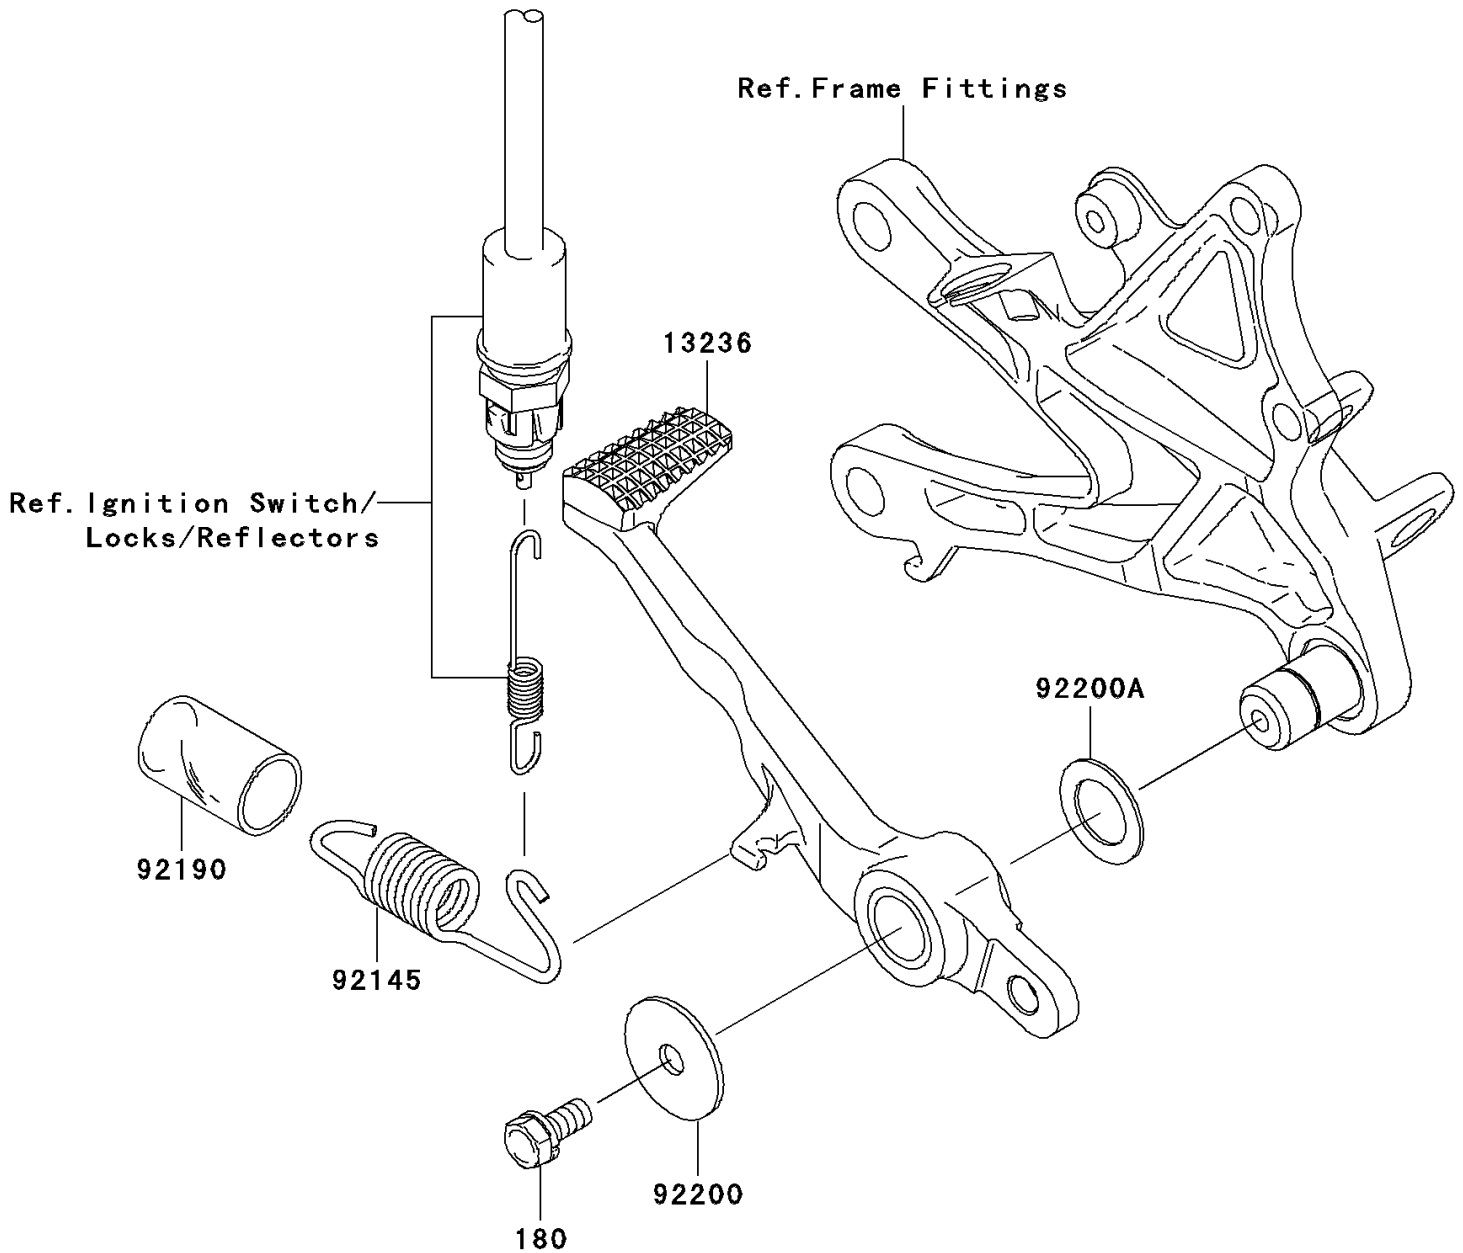

2007 Ninja® ZX™-10R PARTS DIAGRAM

Brake Pedal/Torque Link

F2260

2007 Ninja® ZX™-10R PARTS LIST

Brake Pedal/Torque Link

ITEM NAME	PART NUMBER	QUANTITY
BOLT-UPSET-WS,6X14 (Ref # 180)	180L0614	1
LEVER-COMP,BRAKE PEDAL (Ref # 13236)	13236-0090	1
SPRING,BRAKE PEDAL RETURN (Ref # 92145)	92145-0230	1
TUBE,16X19X30 (Ref # 92190)	92190-1185	1
WASHER,7X28X1.6 (Ref # 92200)	92200-0279	1
WASHER,15.3X24X1.0 (Ref # 92200A)	92200-0280	1