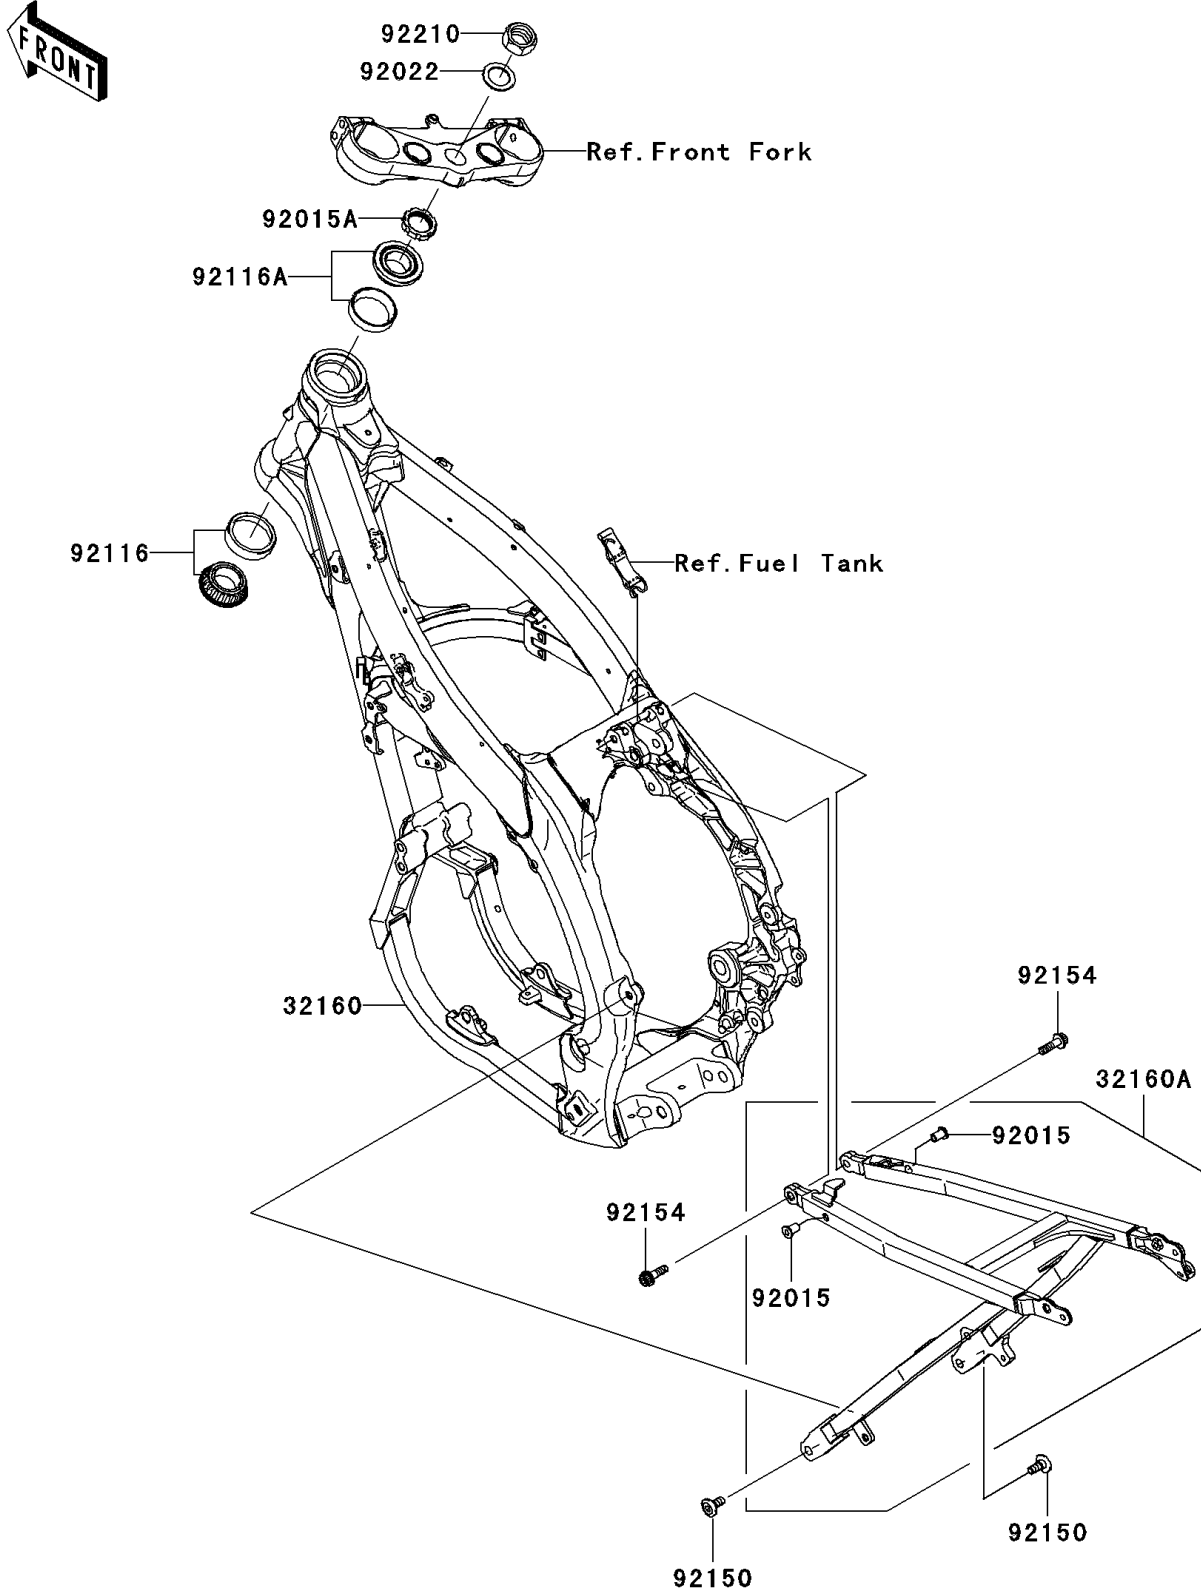

2009 KX™ 450F PARTS DIAGRAM

Frame

F2120

2009 KX™ 450F PARTS LIST

Frame

ITEM NAME	PART NUMBER	QUANTITY
FRAME-COMP,FR (Ref # 32160)	32160-0327	1
FRAME-COMP,RR (Ref # 32160A)	32160-0329	1
NUT,POP,6MM,L=15 (Ref # 92015)	92015-1791	2
NUT,STEERING STEM,28MM (Ref # 92015A)	92015-1861	1
WASHER,25X36X2.3 (Ref # 92022)	92022-250	1
BEARING-ROLLER,HI-CAP32006JRRS (Ref # 92116)	92116-1069	1
BEARING-ROLLER,HI-CAP320/28JRR (Ref # 92116A)	92116-1076	1
BOLT,SOCKET,8X20 (Ref # 92150)	92150-1760	2
BOLT,SOCKET,8X32 (Ref # 92154)	92154-0024	2
NUT,24MM (Ref # 92210)	92210-0066	1