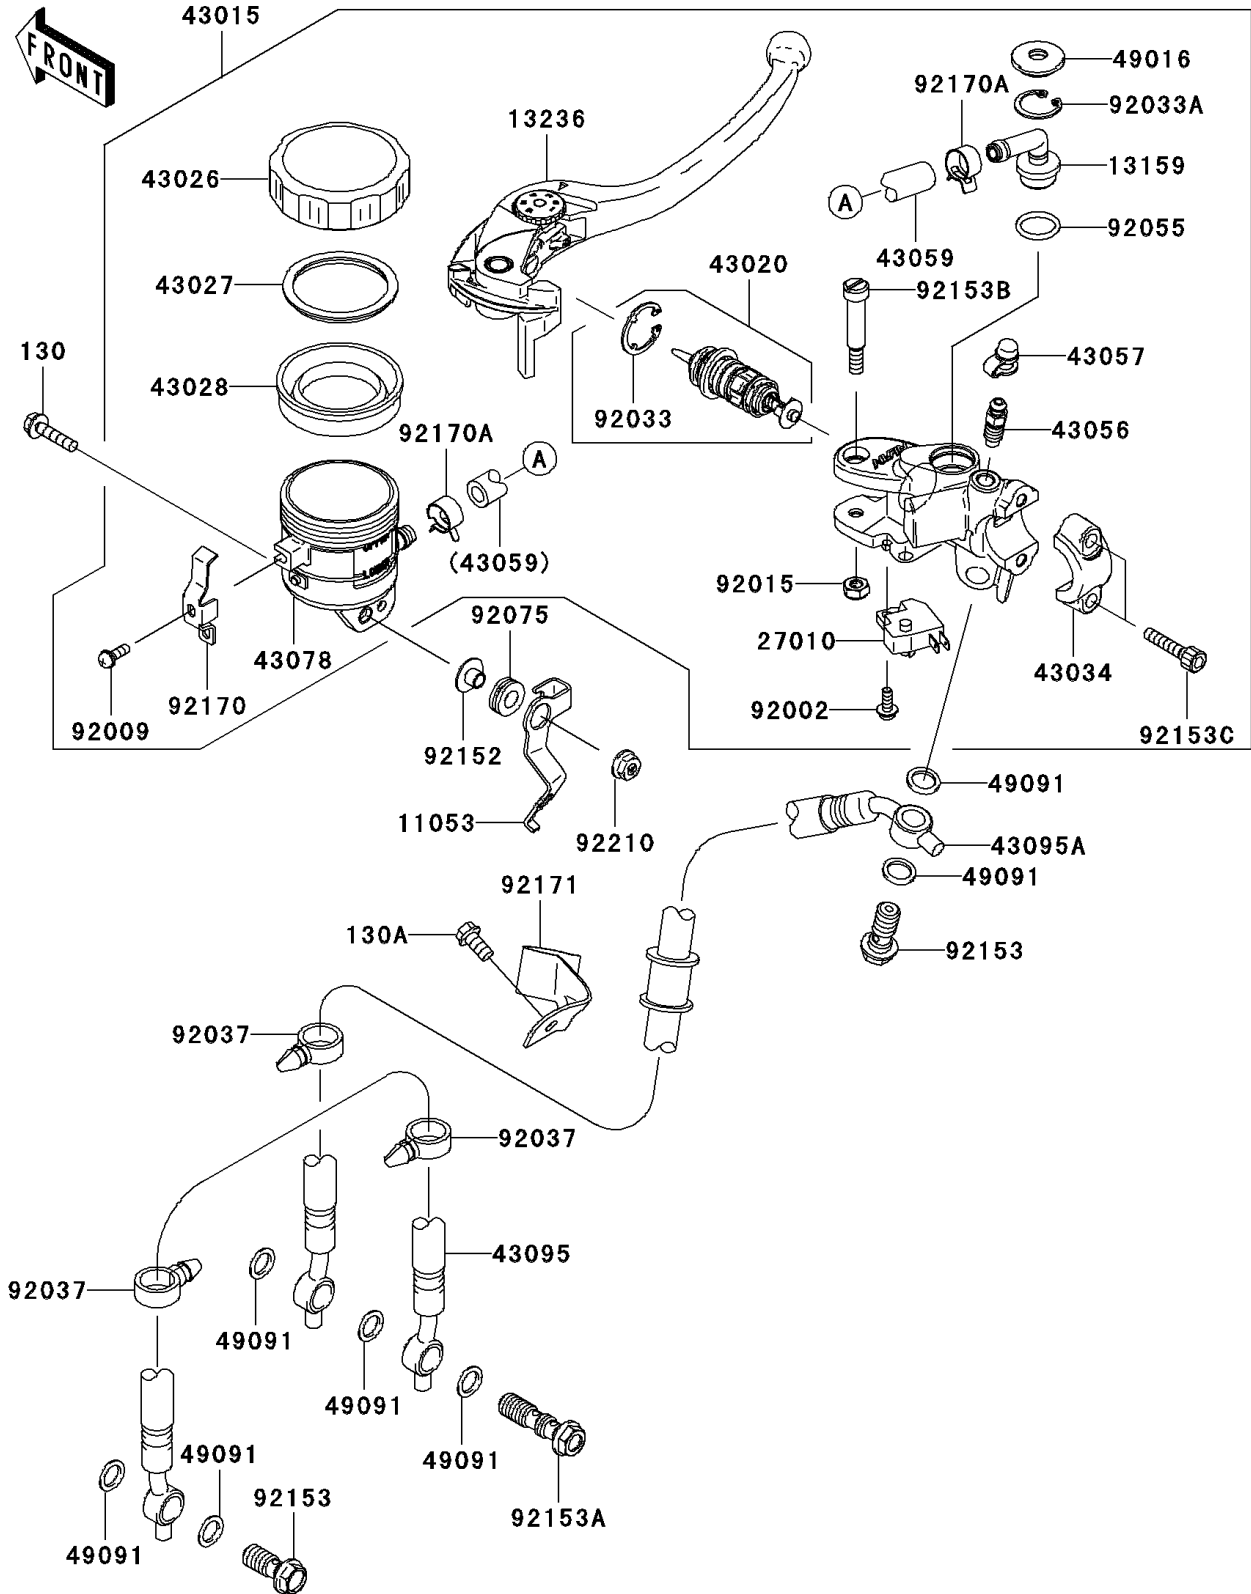

2006 Ninja® ZX™-10R PARTS DIAGRAM

Front Master Cylinder

F2291

2006 Ninja® ZX™-10R PARTS LIST

Front Master Cylinder

ITEM NAME	PART NUMBER	QUANTITY
BOLT-FLANGED,5X20 (Ref # 130)	130L0520	1
BOLT-FLANGED,6X12 (Ref # 130A)	130L0612	1
BRACKET,RESERVOIR TANK,FR (Ref # 11053)	11053-1545	1
CONNECTOR (Ref # 13159)	13159-1061	1
LEVER-COMP,FRONT BRAKE (Ref # 13236)	13236-0103	1
SWITCH,BRAKE (Ref # 27010)	27010-0025	1
CYLINDER-ASSY-MASTER,FR (Ref # 43015)	43015-0051	1
PISTON-COMP-BRAKE (Ref # 43020)	43020-0003	1
CAP-BRAKE (Ref # 43026)	43026-1051	1
PLATE-DIAPHRAGM (Ref # 43027)	43027-1051	1
DIAPHRAGM,MASTER CYLINDER (Ref # 43028)	43028-1057	1
HOLDER-BRAKE,MASTER CYLINDER (Ref # 43034)	43034-1016	1
BREATHER-BRAKE (Ref # 43056)	43056-1056	1
CAP-BREATHER (Ref # 43057)	43057-1001	1
HOSE-BRAKE,FR MASTER CYLINDER (Ref # 43059)	43059-1696	1
RESERVOIR (Ref # 43078)	43078-1099	1
HOSE-BRAKE,FR (Ref # 43095)	43095-0067	1
HOSE-BRAKE,FR (Ref # 43095A)	43095-0278	1
COVER-SEAL (Ref # 49016)	49016-1147	1
WASHER-SEAL,10.1X14.5X1.5 (Ref # 49091)	49091-0001	7
BOLT,SCREW,4X12 (Ref # 92002)	92002-1323	1
SCREW (Ref # 92009)	92009-1570	1
NUT,FLANGED,6MM,BLACK (Ref # 92015)	92015-1233	1
RING-SNAP (Ref # 92033)	92033-0034	1
RING-SNAP,20.5MM (Ref # 92033A)	92033-1186	1
CLAMP,HOSE (Ref # 92037)	92037-1827	3
RING-O,MASTER CYLINDER (Ref # 92055)	92055-1251	1
DAMPER (Ref # 92075)	92075-161	1
COLLAR (Ref # 92152)	92152-0017	1

2006 Ninja® ZX™-10R PARTS LIST

Front Master Cylinder

ITEM NAME	PART NUMBER	QUANTITY
BOLT,OIL,L=23 (Ref # 92153)	92153-0627	2
BOLT,OIL,L=37 (Ref # 92153A)	92153-0628	1
BOLT,LEVER (Ref # 92153B)	92153-0868	1
BOLT,SOCKET,6X22 (Ref # 92153C)	92153-1518	2
CLAMP (Ref # 92170)	92170-1090	1
CLAMP,HOSE (Ref # 92170A)	92170-1091	2
CLAMP,BRAKE HOSE (Ref # 92171)	92171-0704	1
NUT,FLANGED,5MM (Ref # 92210)	92210-0007	1