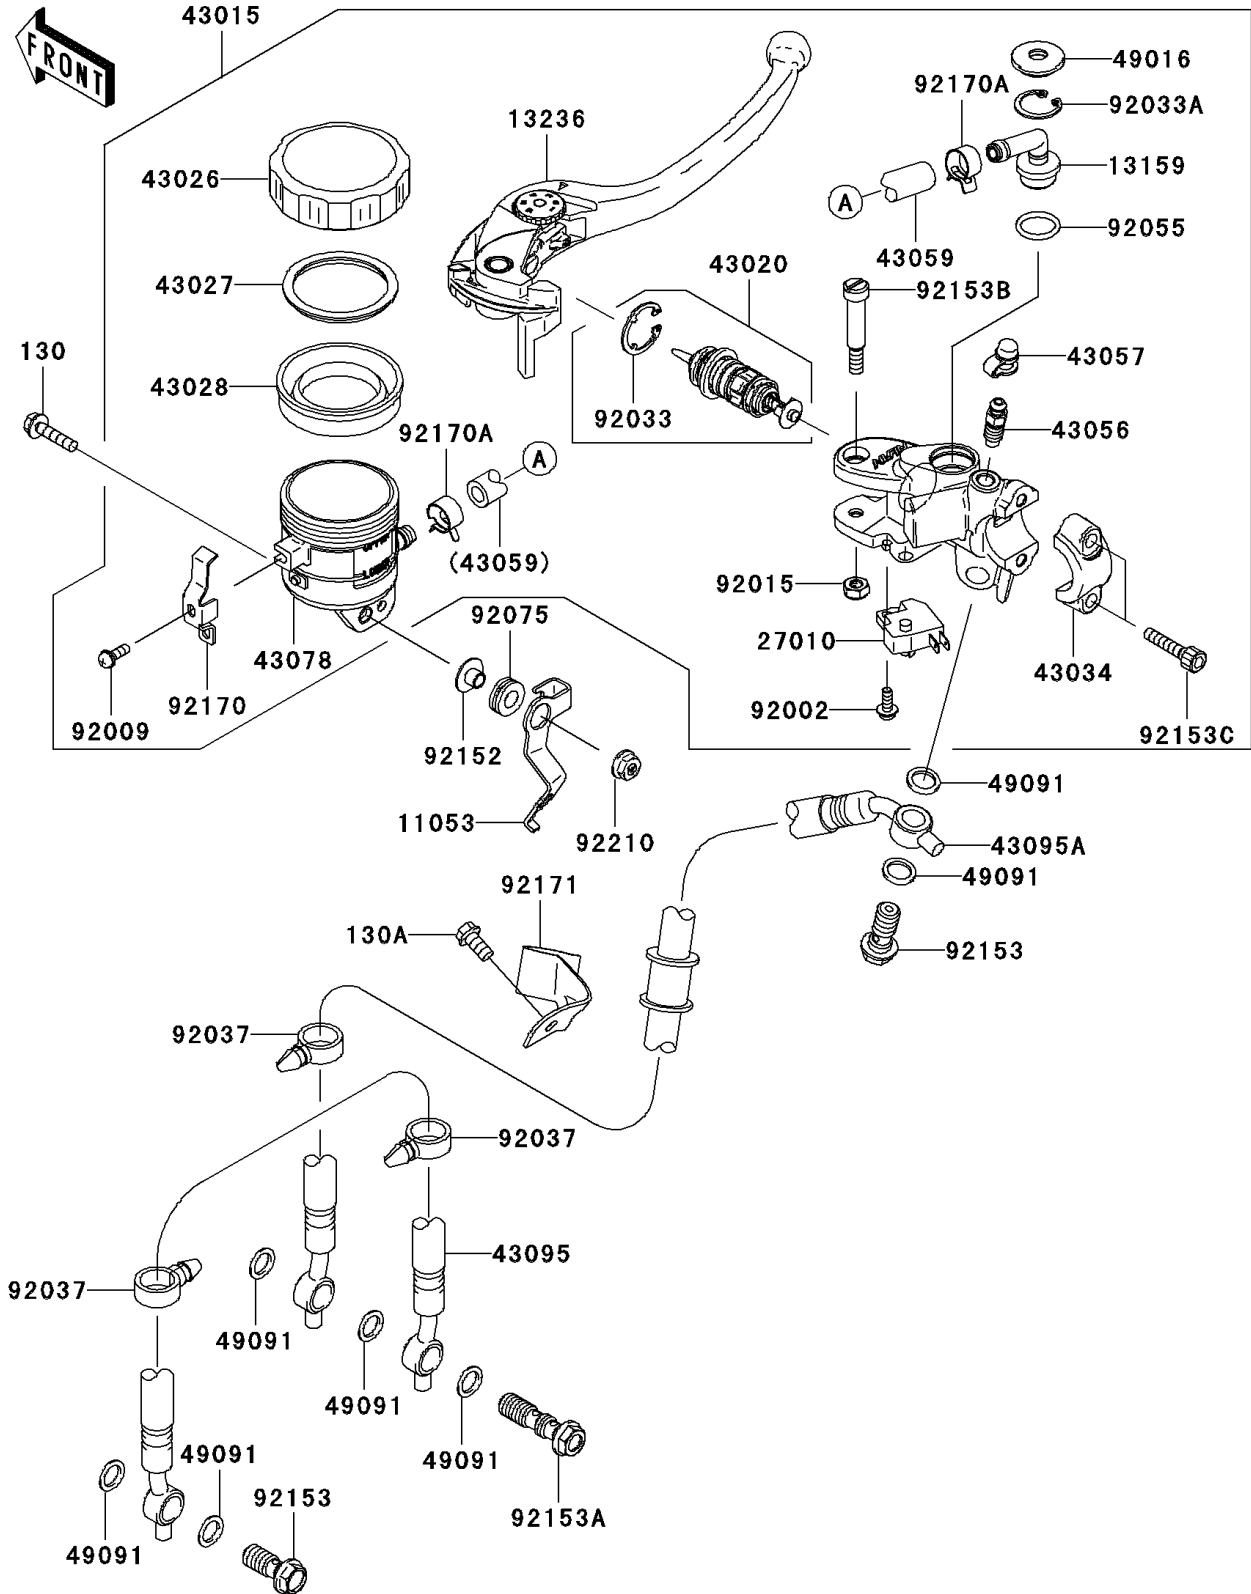

2007 Ninja® ZX™-10R PARTS DIAGRAM

Front Master Cylinder

F2291

2007 Ninja® ZX™-10R PARTS LIST

Front Master Cylinder

ITEM NAME	PART NUMBER	QUANTITY
BOLT-FLANGED,5X20 (Ref # 130)	130L0520	1
BOLT-FLANGED,6X12 (Ref # 130A)	130L0612	1
BRACKET,RESERVOIR TANK,FR (Ref # 11053)	11053-1545	1
CONNECTOR (Ref # 13159)	13159-1061	1
LEVER-COMP,FRONT BRAKE (Ref # 13236)	13236-0103	1
SWITCH,BRAKE (Ref # 27010)	27010-0025	1
CYLINDER-ASSY-MASTER,FR (Ref # 43015)	43015-0051	1
PISTON-COMP-BRAKE (Ref # 43020)	43020-0003	1
CAP-BRAKE (Ref # 43026)	43026-1051	1
PLATE-DIAPHRAGM (Ref # 43027)	43027-1051	1
DIAPHRAGM,MASTER CYLINDER (Ref # 43028)	43028-1057	1
HOLDER-BRAKE,MASTER CYLINDER (Ref # 43034)	43034-1016	1
BREATHER-BRAKE (Ref # 43056)	43056-1056	1
CAP-BREATHER (Ref # 43057)	43057-1001	1
HOSE-BRAKE,FR MASTER CYLINDER (Ref # 43059)	43059-1696	1
RESERVOIR (Ref # 43078)	43078-1099	1
HOSE-BRAKE,FR (Ref # 43095)	43095-0067	1
HOSE-BRAKE,FR (Ref # 43095A)	43095-0278	1
COVER-SEAL (Ref # 49016)	49016-1147	1
WASHER-SEAL,10.1X14.5X1.5 (Ref # 49091)	49091-0001	7
BOLT,SCREW,4X12 (Ref # 92002)	92002-1323	1
SCREW (Ref # 92009)	92009-1570	1
NUT,FLANGED,6MM,BLACK (Ref # 92015)	92015-1233	1
RING-SNAP (Ref # 92033)	92033-0034	1
RING-SNAP,20.5MM (Ref # 92033A)	92033-1186	1
CLAMP,HOSE (Ref # 92037)	92037-1827	3
RING-O,MASTER CYLINDER (Ref # 92055)	92055-1251	1
DAMPER (Ref # 92075)	92075-161	1
COLLAR (Ref # 92152)	92152-0017	1

2007 Ninja® ZX™-10R PARTS LIST

Front Master Cylinder

ITEM NAME	PART NUMBER	QUANTITY
BOLT,OIL,L=23 (Ref # 92153)	92153-0627	2
BOLT,OIL,L=37 (Ref # 92153A)	92153-0628	1
BOLT,LEVER (Ref # 92153B)	92153-0868	1
BOLT,SOCKET,6X22 (Ref # 92153C)	92153-1518	2
CLAMP (Ref # 92170)	92170-1090	1
CLAMP,HOSE (Ref # 92170A)	92170-1091	2
CLAMP,BRAKE HOSE (Ref # 92171)	92171-0704	1
NUT,FLANGED,5MM (Ref # 92210)	92210-0007	1