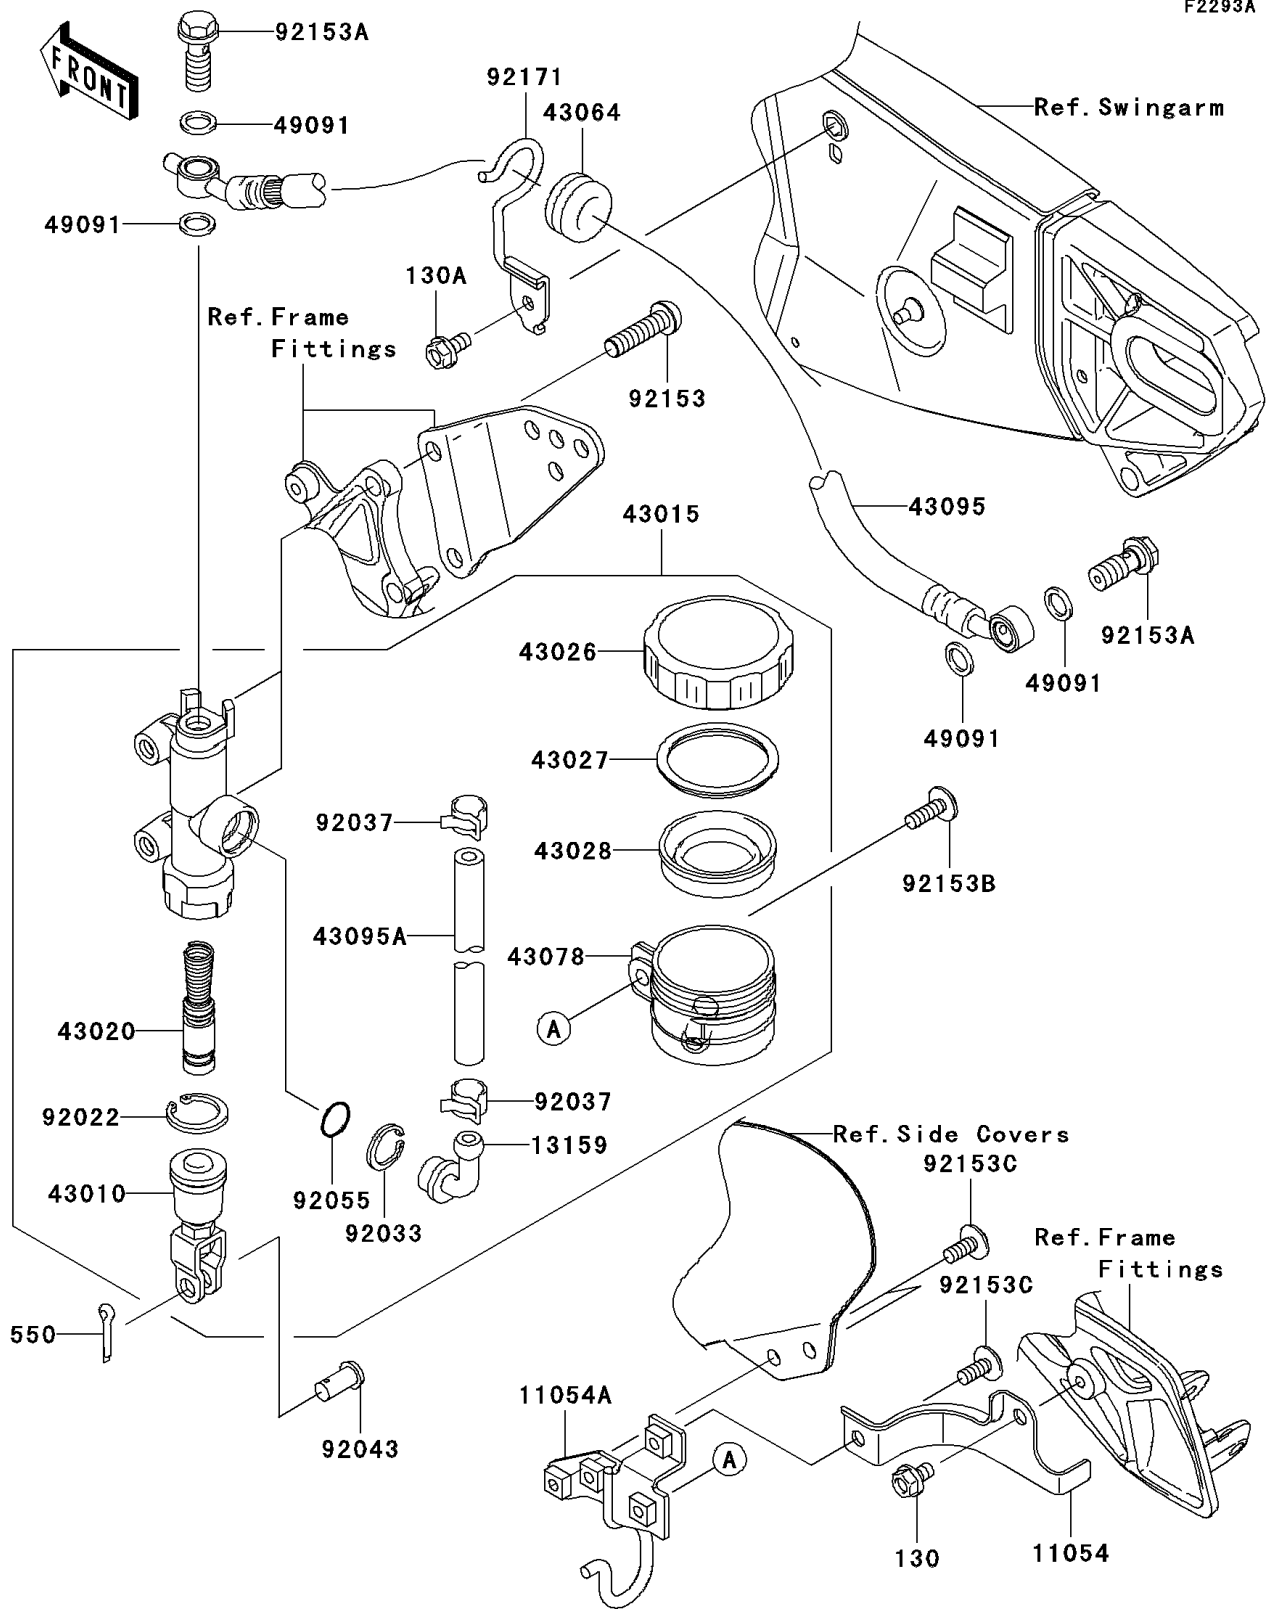

2007 Ninja® ZX™ -10R PARTS DIAGRAM

Rear Master Cylinder(D7F/D7FA)

F2293A

2007 Ninja® ZX™-10R PARTS LIST

Rear Master Cylinder(D7F/D7FA)

ITEM NAME

PART NUMBER

QUANTITY