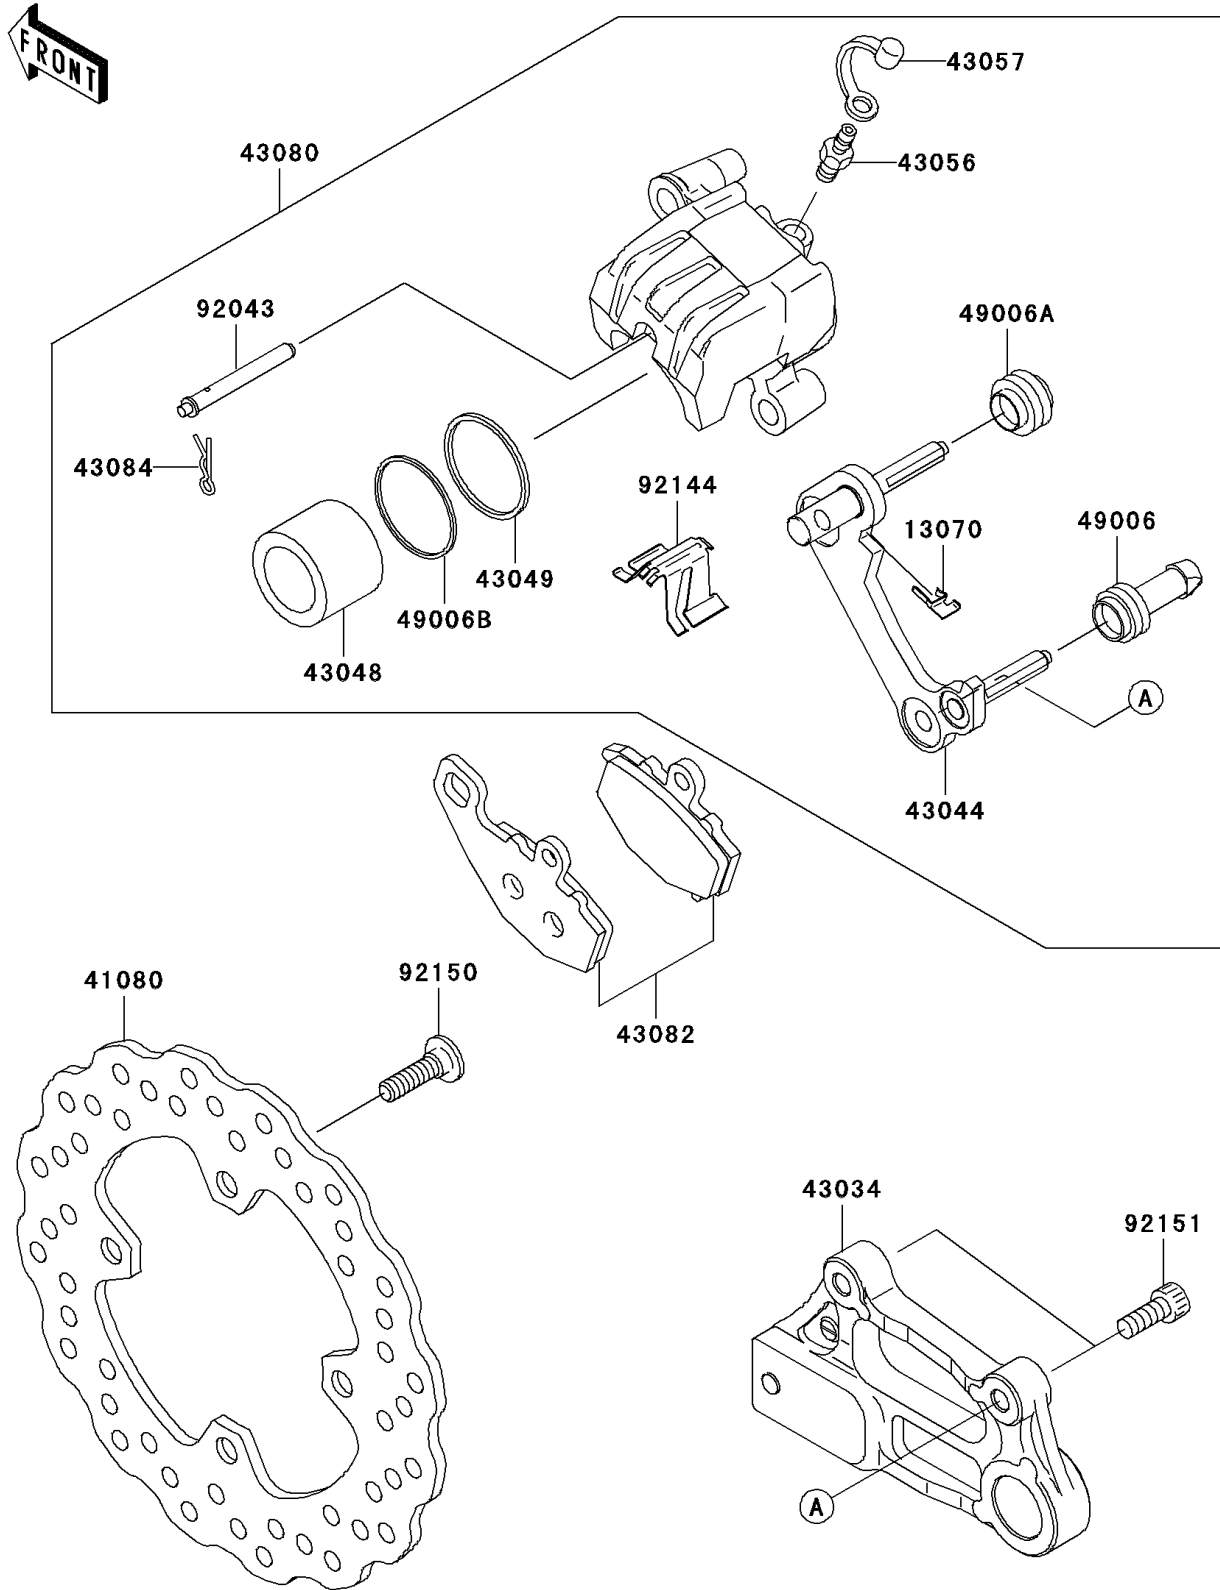

# 2007 Ninja® ZX™-10R PARTS DIAGRAM

Rear Brake

F2294

# 2007 Ninja® ZX™-10R PARTS LIST

Rear Brake

ITEM NAME	PART NUMBER	QUANTITY
-----------	-------------	----------