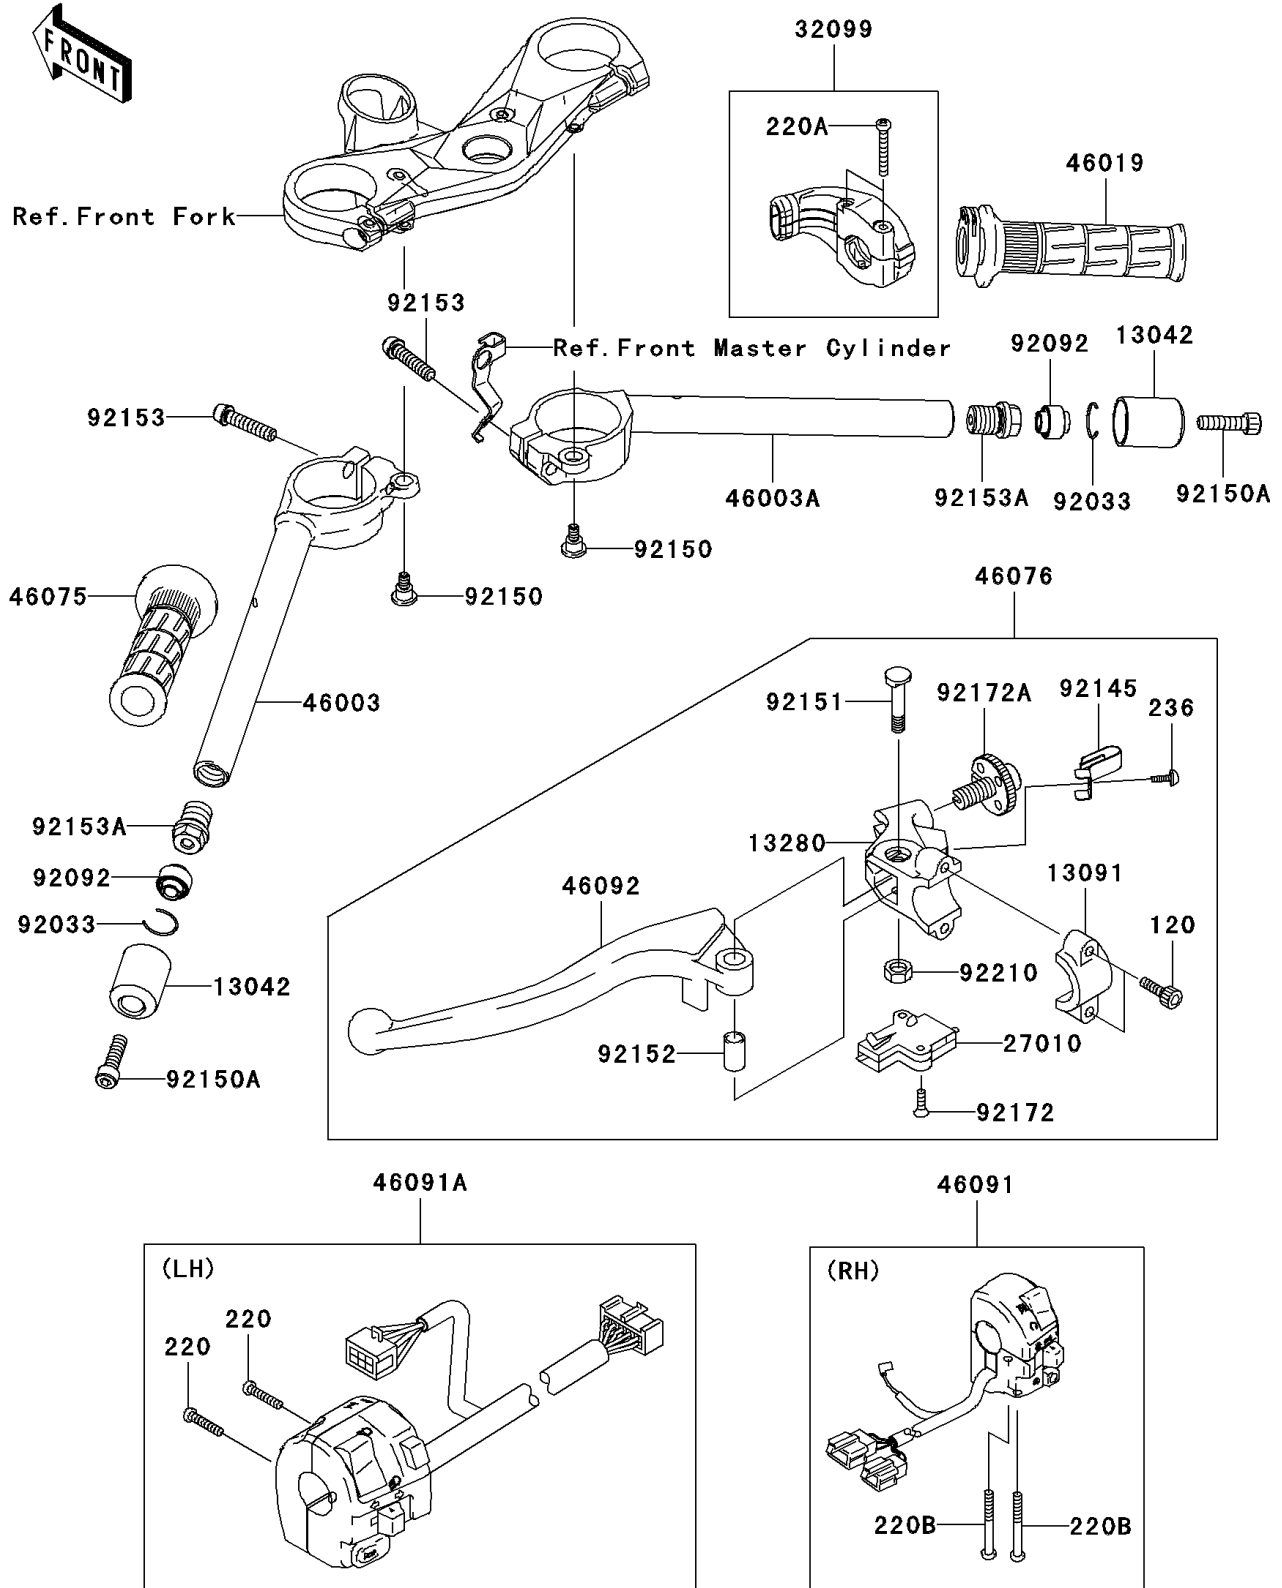

2007 Ninja® ZX™-10R PARTS DIAGRAM

Handlebar

F2310

2007 Ninja® ZX™-10R PARTS LIST

Handlebar

ITEM NAME	PART NUMBER	QUANTITY
BOLT-SOCKET,6X20 (Ref # 120)	120P0620	2
SCREW-PAN-CROS,5X25 (Ref # 220)	220C0525	2
SCREW-PAN-CROS,5X35 (Ref # 220A)	220C0535	2
SCREW-PAN-CROS,5X45 (Ref # 220B)	220C0545	2
SCREW-PAN-WSP-CROS,4X10 (Ref # 236)	236C0410	1
WEIGHT,HANDLE (Ref # 13042)	13042-1133	2
HOLDER,CLUTCH LEVER (Ref # 13091)	13091-1624	1
HOLDER,CLUTCH LEVER (Ref # 13280)	13280-1160	1
SWITCH,CLUTCH (Ref # 27010)	27010-1492	1
CASE,THROTTLE CABLE (Ref # 32099)	32099-1193	1
HANDLE,LH (Ref # 46003)	46003-0050	1
HANDLE,RH (Ref # 46003A)	46003-0095	1
GRIP-ASSY,THROTTLE (Ref # 46019)	46019-0001	1
GRIP,LH (Ref # 46075)	46075-1144	1
LEVER-ASSY-GRIP,CLUTCH (Ref # 46076)	46076-0033	1
HOUSING-ASSY-CONTROL,RH (Ref # 46091)	46091-0040	1
HOUSING-ASSY-CONTROL,LH (Ref # 46091A)	46091-0044	1
LEVER-GRIP,CLUTCH (Ref # 46092)	46092-0006	1
RING-SNAP,OD=22.2 (Ref # 92033)	92033-1102	2
BUSHING-RUBBER,HANDLE (Ref # 92092)	92092-1075	2
SPRING (Ref # 92145)	92145-1286	1
BOLT,6MM (Ref # 92150)	92150-1090	2
BOLT,SOCKET,8X30 (Ref # 92150A)	92150-1604	2
BOLT (Ref # 92151)	92151-1523	1
COLLAR (Ref # 92152)	92152-0103	1
BOLT,SOCKET,8X35 (Ref # 92153)	92153-0907	2
BOLT,17X18 (Ref # 92153A)	92153-1667	2
SCREW,3X16 (Ref # 92172)	92172-0183	2
SCREW,ADJUST NUT (Ref # 92172A)	92172-1060	1

2007 Ninja® ZX™-10R PARTS LIST

Handlebar

ITEM NAME	PART NUMBER	QUANTITY
NUT,LOCK,6MM (Ref # 92210)	92210-0006	1