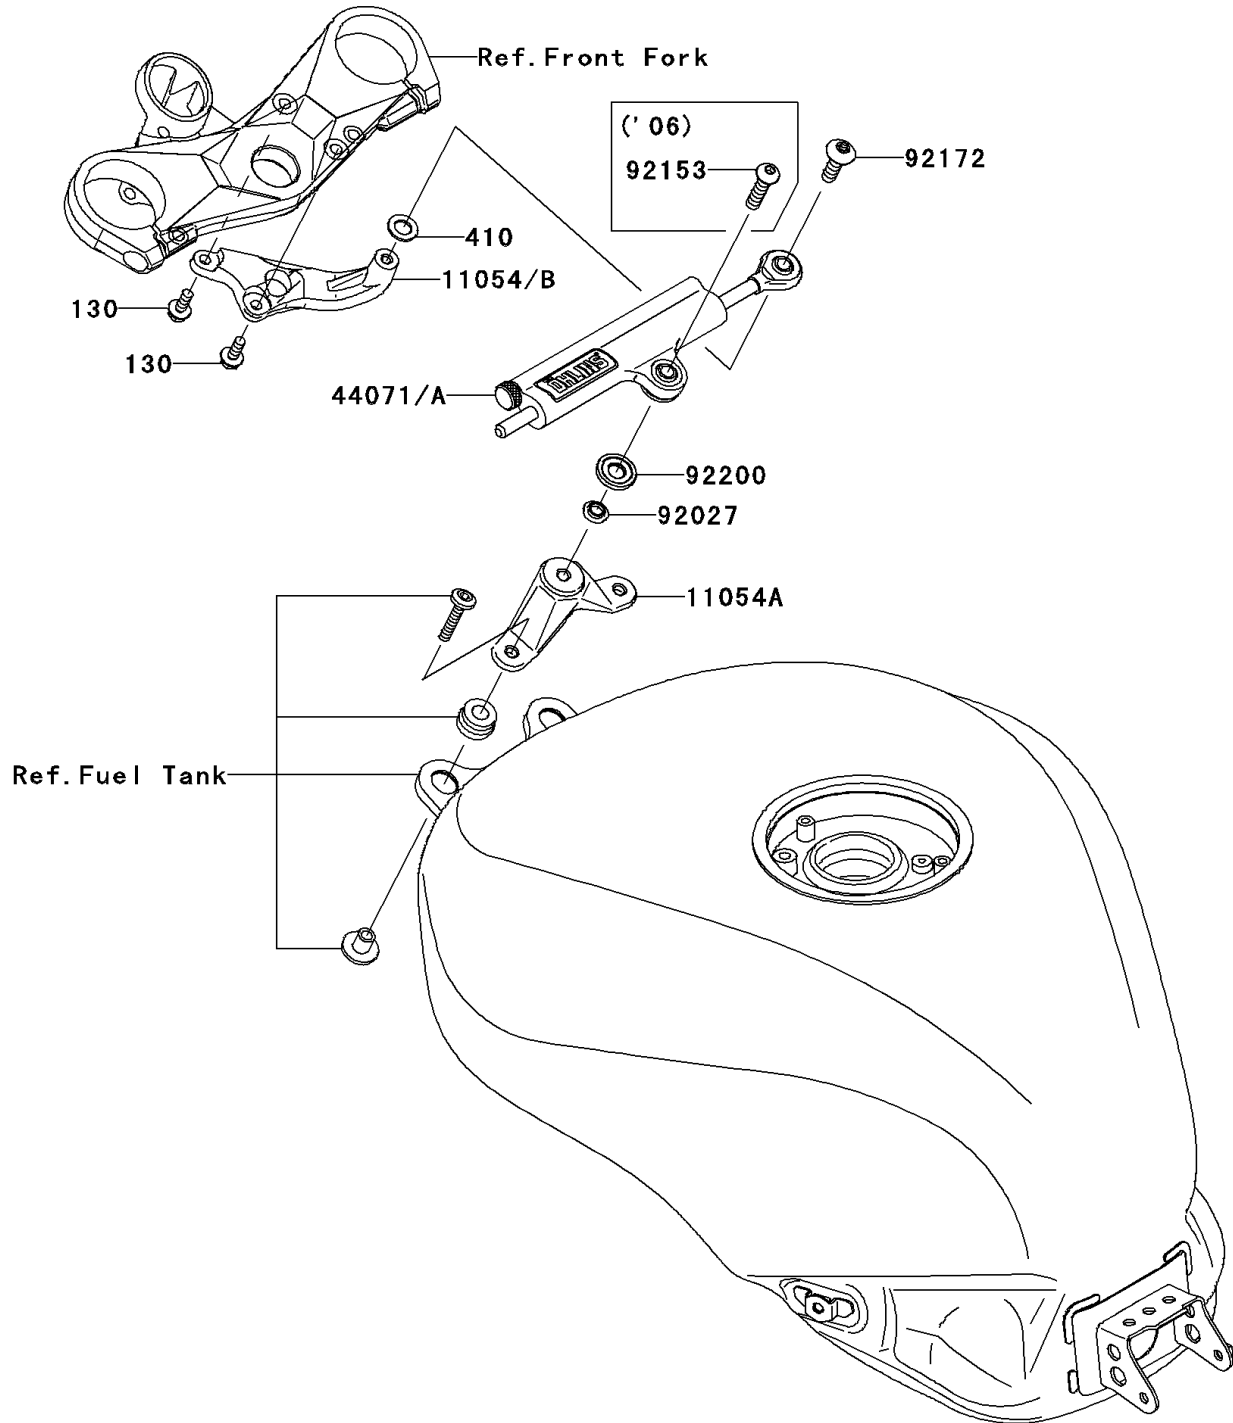

2007 Ninja® ZX™-10R PARTS DIAGRAM

Steering Damper

F2313

2007 Ninja® ZX™-10R PARTS LIST

Steering Damper

ITEM NAME	PART NUMBER	QUANTITY
BOLT-FLANGED,6X16 (Ref # 130)	130L0616	2
WASHER-PLAIN-SMALL,8MM (Ref # 410)	410AA0800	1
BRACKET,STEERING DAMPER,BLACK (Ref # 11054A)	11054-0023-11E	1
BRACKET,STEERING DAMPER (Ref # 11054B)	11054-1094	1
DAMPER-ASSY,STEERING (Ref # 44071A)	44071-0412	1
COLLAR,L=3.5 (Ref # 92027)	92027-1018	1
SCREW,8X26 (Ref # 92172)	92172-0269	2
WASHER (Ref # 92200)	92200-0293	1