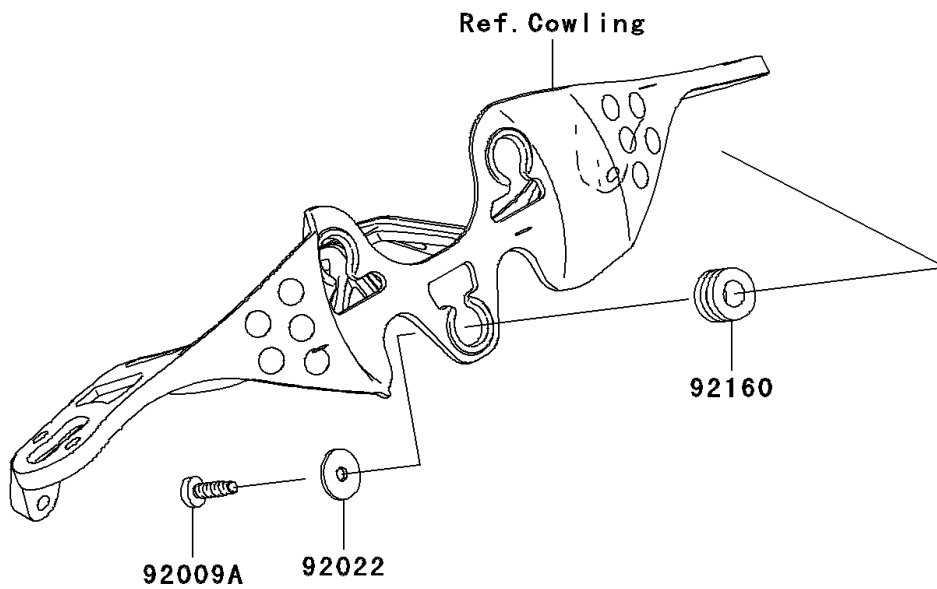

2006 Ninja® ZX™-10R PARTS DIAGRAM

Meter(s)

F2530

2006 Ninja® ZX™-10R PARTS LIST

Meter(s)

ITEM NAME	PART NUMBER	QUANTITY
COVER,METER,LWR (Ref # 14091)	14091-0531	1
COVER-METER CASE,UPP (Ref # 25023)	25023-0016	1
METER-ASSY (Ref # 25031)	25031-0093	1
METER,SPEEDO (Ref # 28011)	28011-0044	1
SCREW,TAPPING,3X16 (Ref # 92009)	92009-1164	7
SCREW,TAPPING,5X14 (Ref # 92009A)	92009-1197	3
WASHER,5.5X20X1.2 (Ref # 92022)	92022-1405	3
DAMPER (Ref # 92160)	92160-1167	3