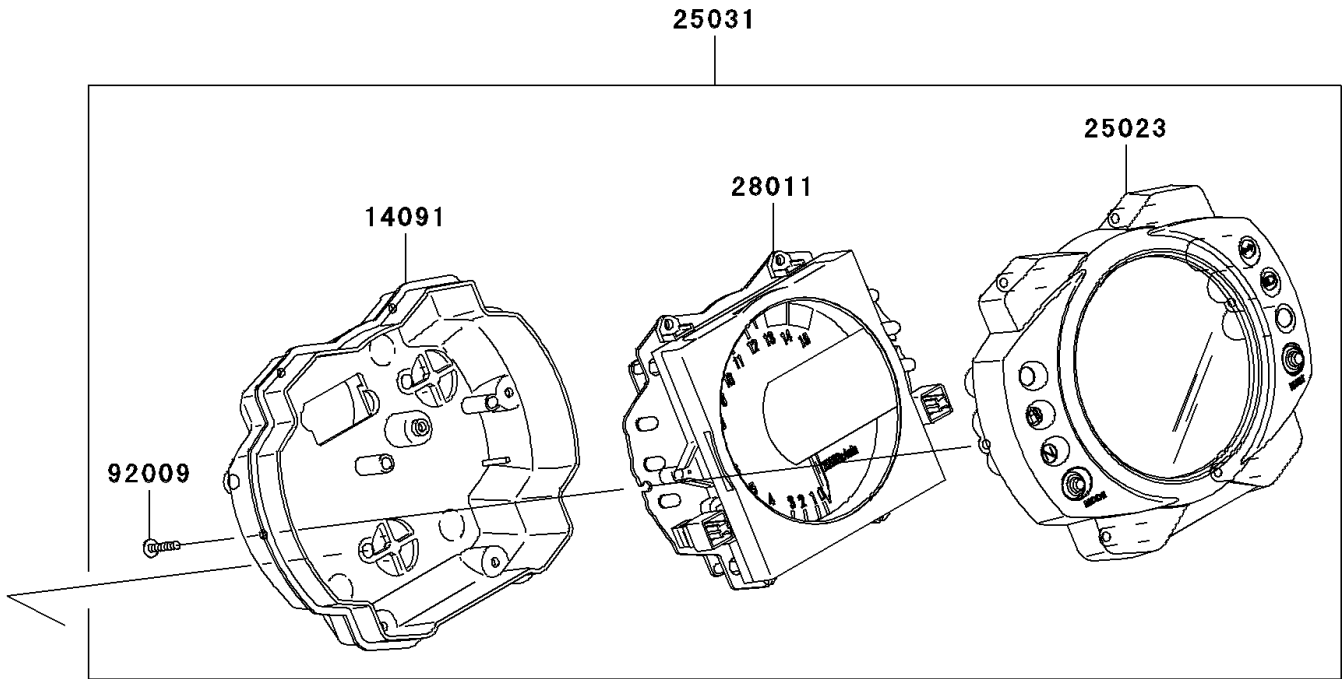

2006 Ninja® ZX™-10R PARTS DIAGRAM

Meter(s)

F2530

2006 Ninja® ZX™-10R PARTS LIST

Meter(s)

ITEM NAME	PART NUMBER	QUANTITY
COVER,METER,LWR (Ref # 14091)	14091-0531	1
COVER-METER CASE,UPP (Ref # 25023)	25023-0016	1
METER-ASSY (Ref # 25031)	25031-0093	1
METER,SPEEDO (Ref # 28011)	28011-0044	1
SCREW,TAPPING,3X16 (Ref # 92009)	92009-1164	7
SCREW,TAPPING,5X14 (Ref # 92009A)	92009-1197	3
WASHER,5.5X20X1.2 (Ref # 92022)	92022-1405	3
DAMPER (Ref # 92160)	92160-1167	3