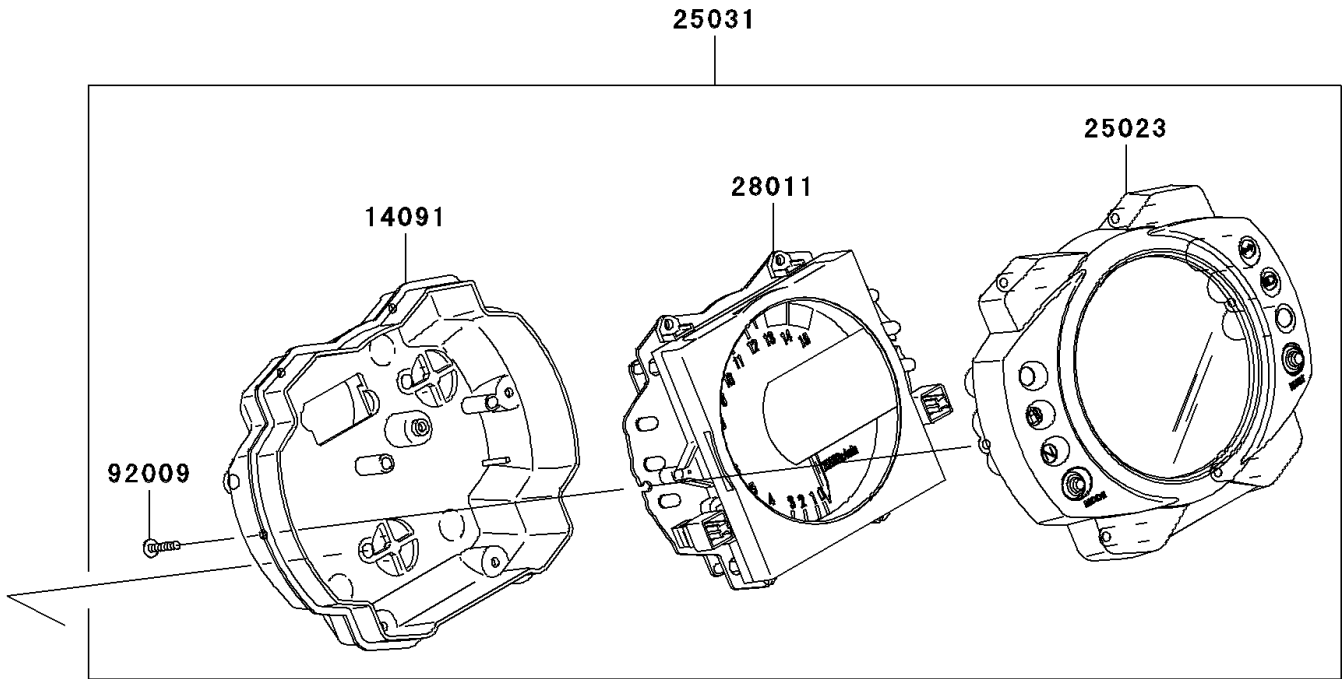

2007 Ninja® ZX™-10R PARTS DIAGRAM

Meter(s)

F2530

2007 Ninja® ZX™-10R PARTS LIST

Meter(s)

ITEM NAME	PART NUMBER	QUANTITY
COVER,METER,LWR (Ref # 14091)	14091-0531	1
COVER-METER CASE,UPP (Ref # 25023)	25023-0016	1
METER-ASSY (Ref # 25031)	25031-0093	1
METER,SPEEDO (Ref # 28011)	28011-0044	1
SCREW,TAPPING,3X16 (Ref # 92009)	92009-1164	7
SCREW,TAPPING,5X14 (Ref # 92009A)	92009-1197	3
WASHER,5.5X20X1.2 (Ref # 92022)	92022-1405	3
DAMPER (Ref # 92160)	92160-1167	3