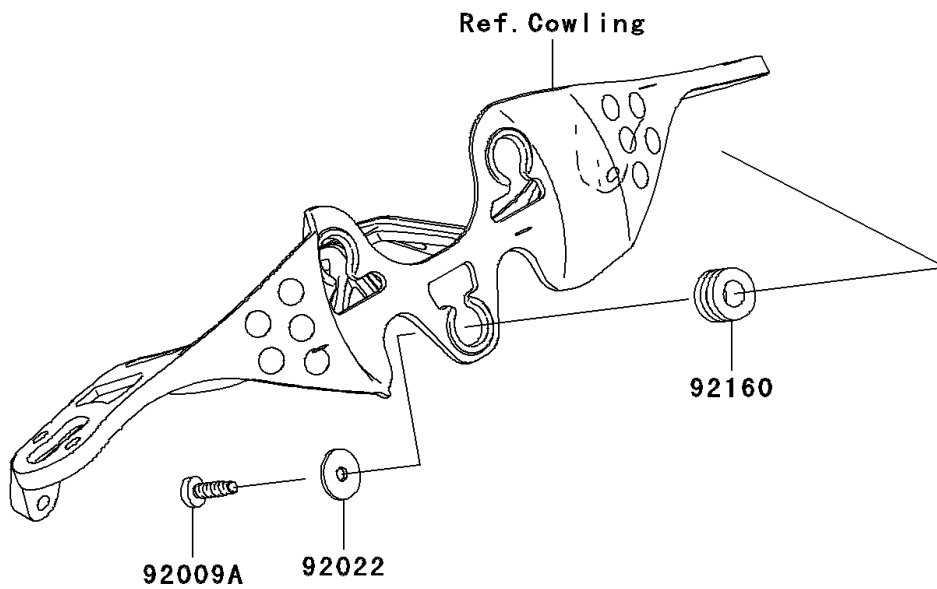

2007 Ninja® ZX™-10R PARTS DIAGRAM

Meter(s)

F2530

2007 Ninja® ZX™-10R PARTS LIST

Meter(s)

ITEM NAME	PART NUMBER	QUANTITY
COVER,METER,LWR (Ref # 14091)	14091-0531	1
COVER-METER CASE,UPP (Ref # 25023)	25023-0016	1
METER-ASSY (Ref # 25031)	25031-0093	1
METER,SPEEDO (Ref # 28011)	28011-0044	1
SCREW,TAPPING,3X16 (Ref # 92009)	92009-1164	7
SCREW,TAPPING,5X14 (Ref # 92009A)	92009-1197	3
WASHER,5.5X20X1.2 (Ref # 92022)	92022-1405	3
DAMPER (Ref # 92160)	92160-1167	3