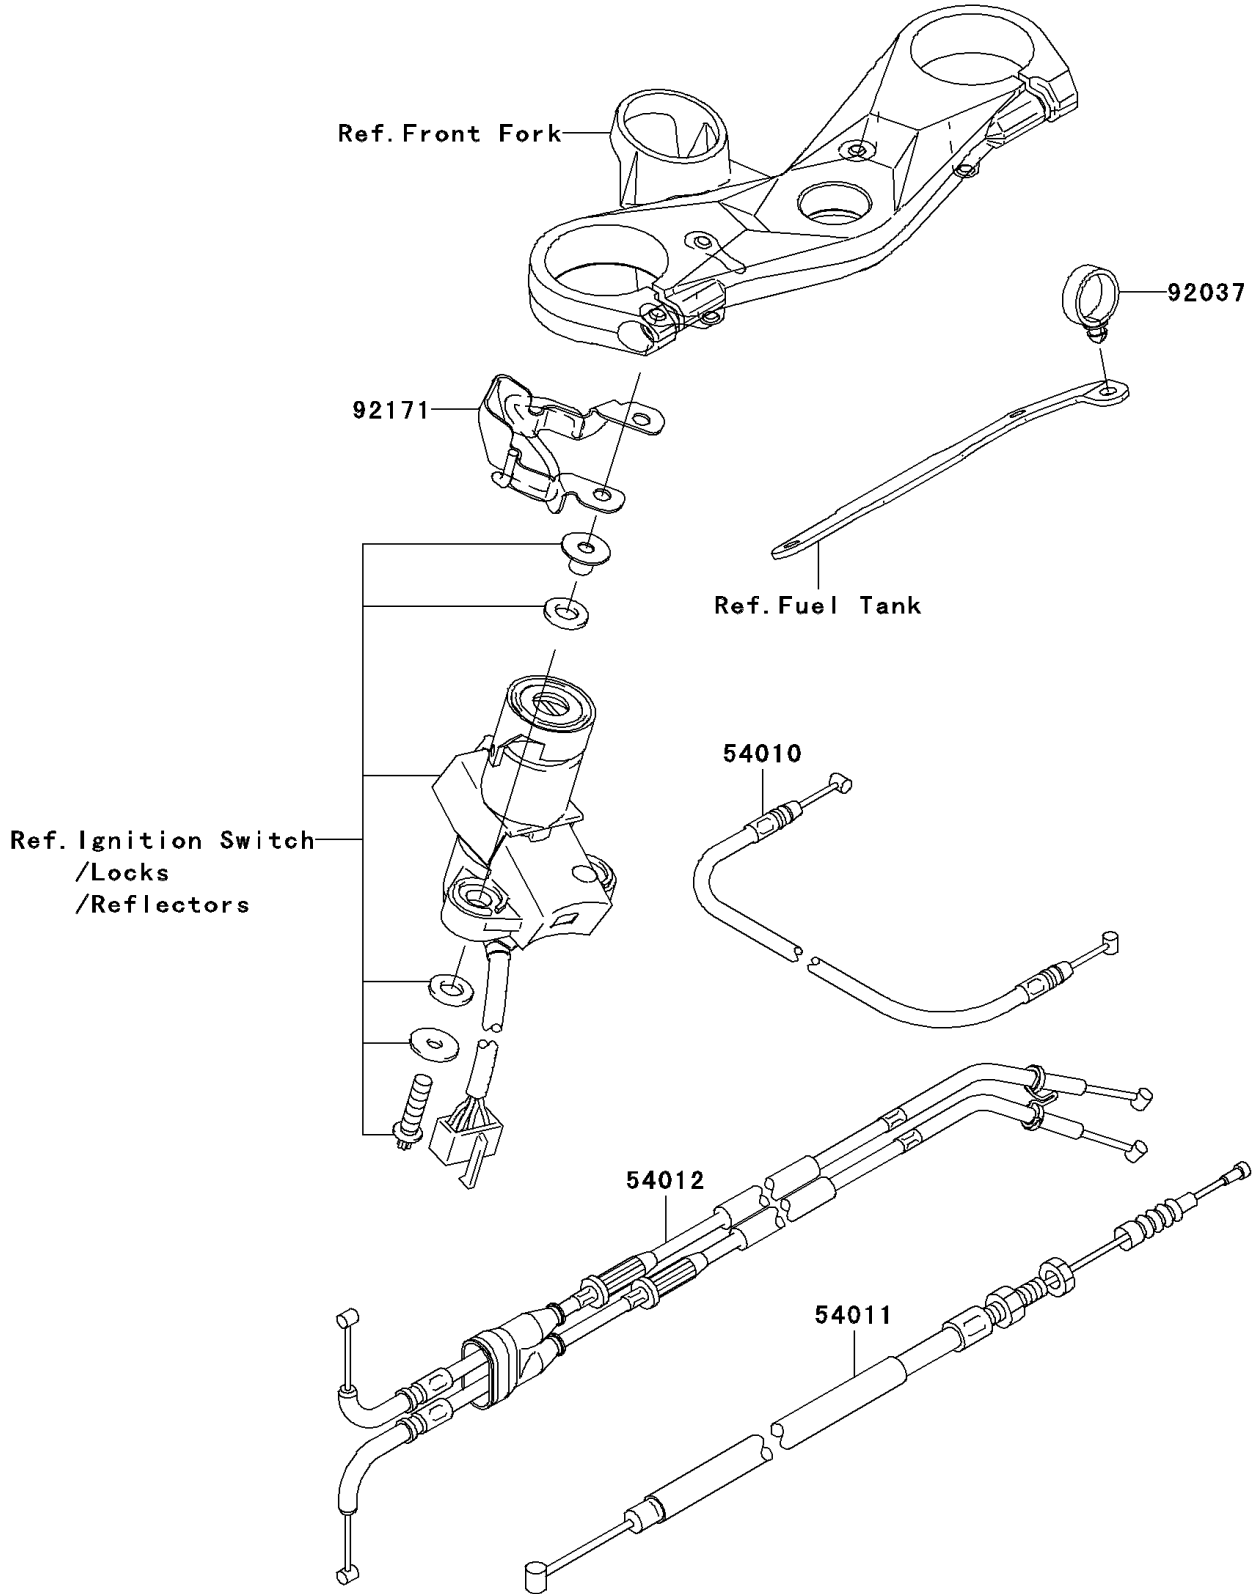

# 2007 Ninja® ZX™-10R PARTS DIAGRAM

## Cables

F2540

## 2007 Ninja® ZX™-10R PARTS LIST

### Cables

ITEM NAME	PART NUMBER	QUANTITY
CABLE,SEAT LOCK (Ref # 54010)	54010-1117	1
CABLE-CLUTCH (Ref # 54011)	54011-0048	1
CABLE-THROTTLE (Ref # 54012)	54012-0165	1
CLAMP,HOSE (Ref # 92037)	92037-1827	1
CLAMP,CABLE (Ref # 92171)	92171-0675	1