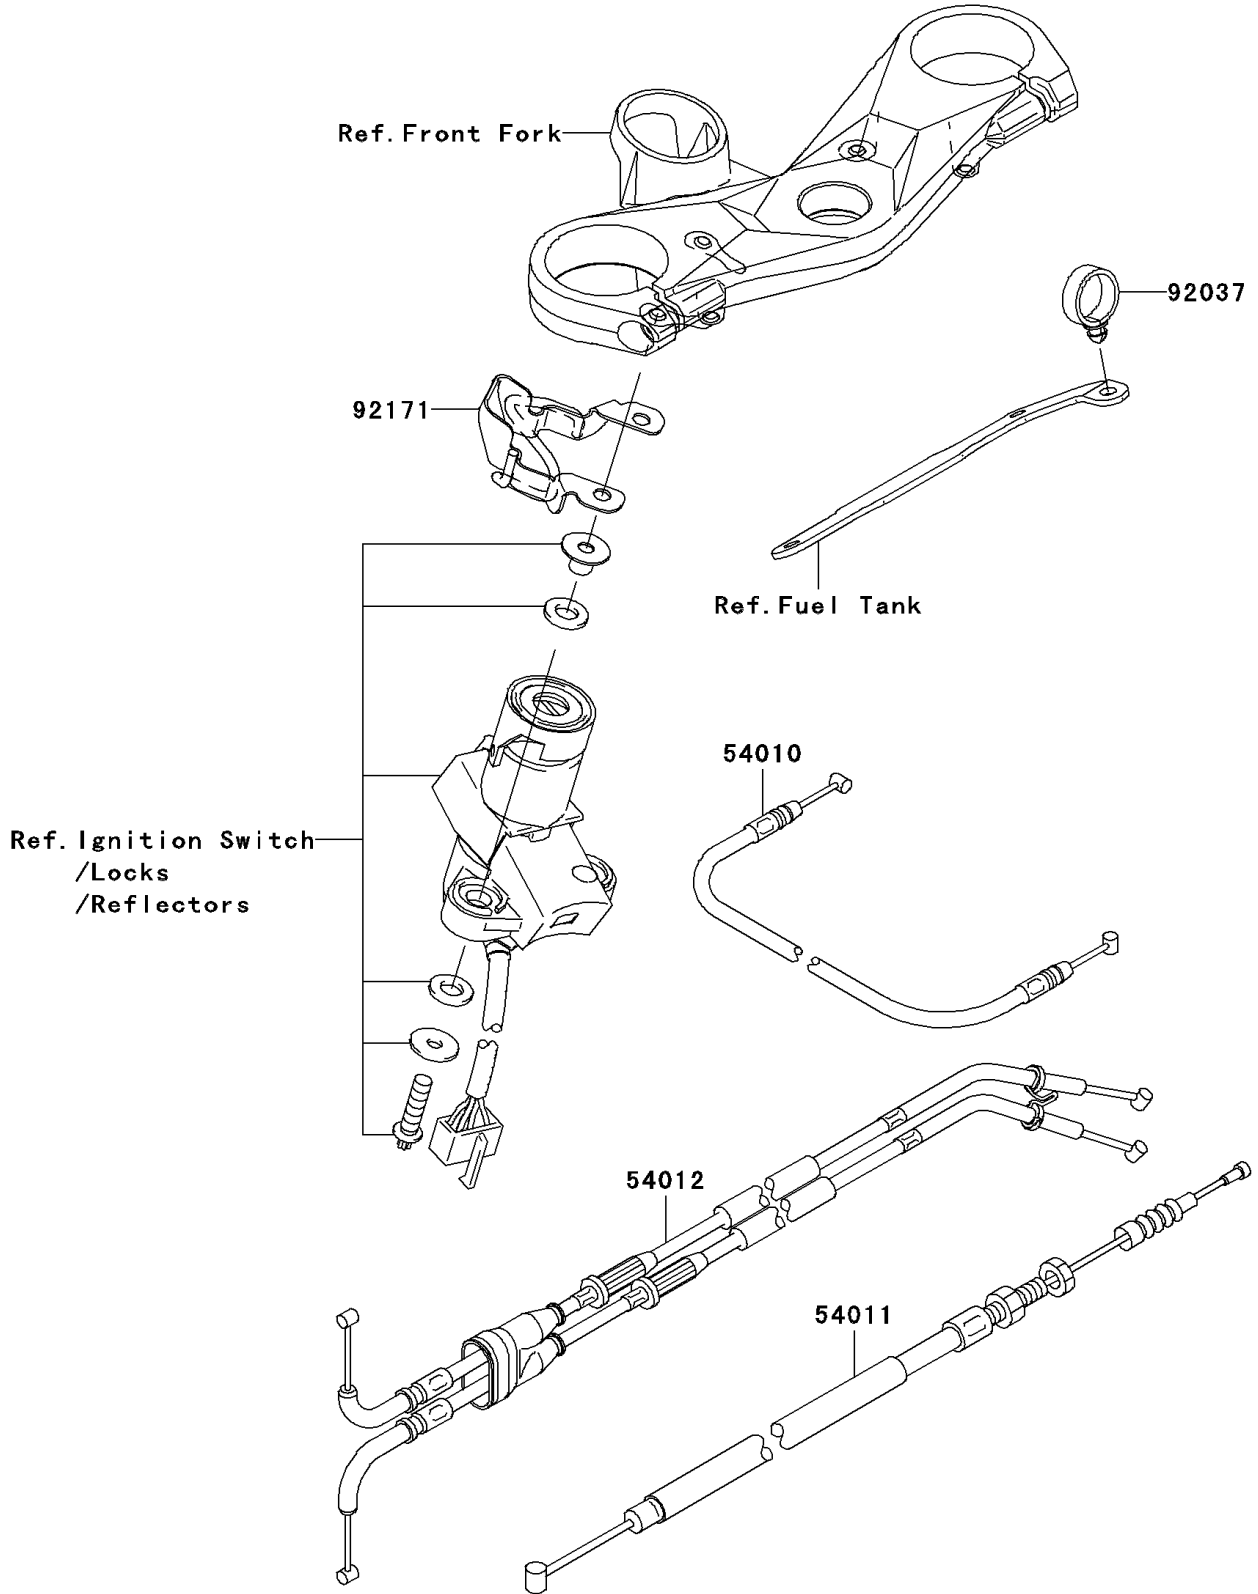

2007 Ninja® ZX™-10R PARTS DIAGRAM

Cables

F2540

2007 Ninja® ZX™-10R PARTS LIST

Cables

ITEM NAME	PART NUMBER	QUANTITY
CABLE,SEAT LOCK (Ref # 54010)	54010-1117	1
CABLE-CLUTCH (Ref # 54011)	54011-0048	1
CABLE-THROTTLE (Ref # 54012)	54012-0165	1
CLAMP,HOSE (Ref # 92037)	92037-1827	1
CLAMP,CABLE (Ref # 92171)	92171-0675	1