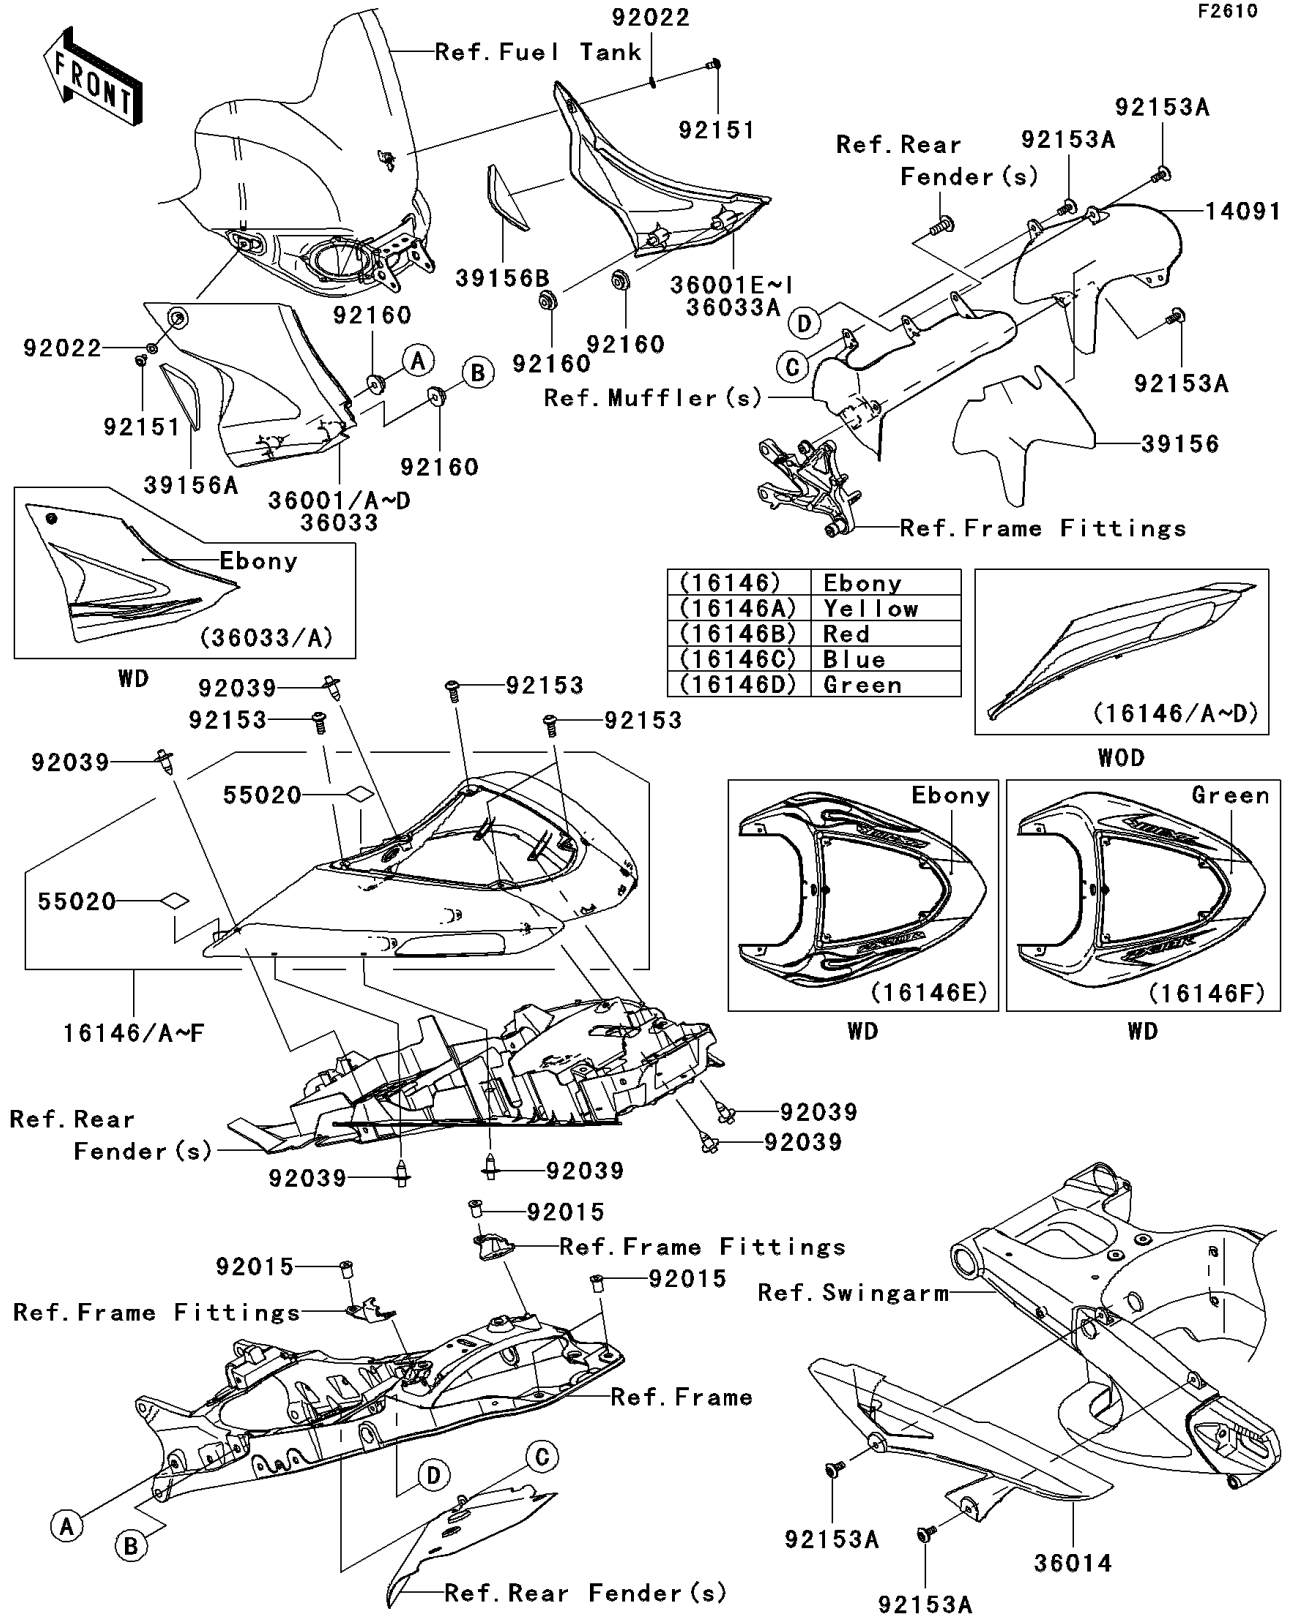

2006 Ninja® ZX™-10R PARTS DIAGRAM

Side Covers/Chain Cover

F2610

2006 Ninja® ZX™-10R PARTS LIST

Side Covers/Chain Cover

ITEM NAME	PART NUMBER	QUANTITY
COVER,JOINT PIPE (Ref # 14091)	14091-0499	1
COVER-ASSY,TAIL,EBONY (Ref # 16146)	16146-0040-H8	1
COVER-ASSY,TAIL,P.S.YELLOW (Ref # 16146A)	16146-0040-10A	1
COVER-ASSY,TAIL,L.GREEN (Ref # 16146D)	16146-0040-777	1
COVER-SIDE,LH,EBONY (Ref # 36001)	36001-0071-H8	1
COVER-SIDE,LH,P.S.YELLOW (Ref # 36001A)	36001-0071-10A	1
COVER-SIDE,LH,L.GREEN (Ref # 36001D)	36001-0071-777	1
COVER-SIDE,RH,EBONY (Ref # 36001E)	36001-0072-H8	1
COVER-SIDE,RH,P.S.YELLOW (Ref # 36001F)	36001-0072-10A	1
COVER-SIDE,RH,L.GREEN (Ref # 36001I)	36001-0072-777	1
CASE-CHAIN (Ref # 36014)	36014-0029	1
PAD,JOINT PIPE COVER (Ref # 39156)	39156-0138	1
PAD,SIDE COVER,LH (Ref # 39156A)	39156-0144	1
PAD,SIDE COVER,RH (Ref # 39156B)	39156-0145	1
GUARD (Ref # 55020)	55020-0241	2
NUT,WELL,5MM (Ref # 92015)	92015-1757	4
WASHER,6.2X11X1.5 (Ref # 92022)	92022-183	2
RIVET (Ref # 92039)	92039-0015	6
BOLT,SOCKET,6X12 (Ref # 92151)	92151-1219	2
BOLT,SOCKET,5X16 (Ref # 92153)	92153-1244	4
BOLT,SOCKET,6X14 (Ref # 92153A)	92153-1612	5
DAMPER (Ref # 92160)	92160-1613	4