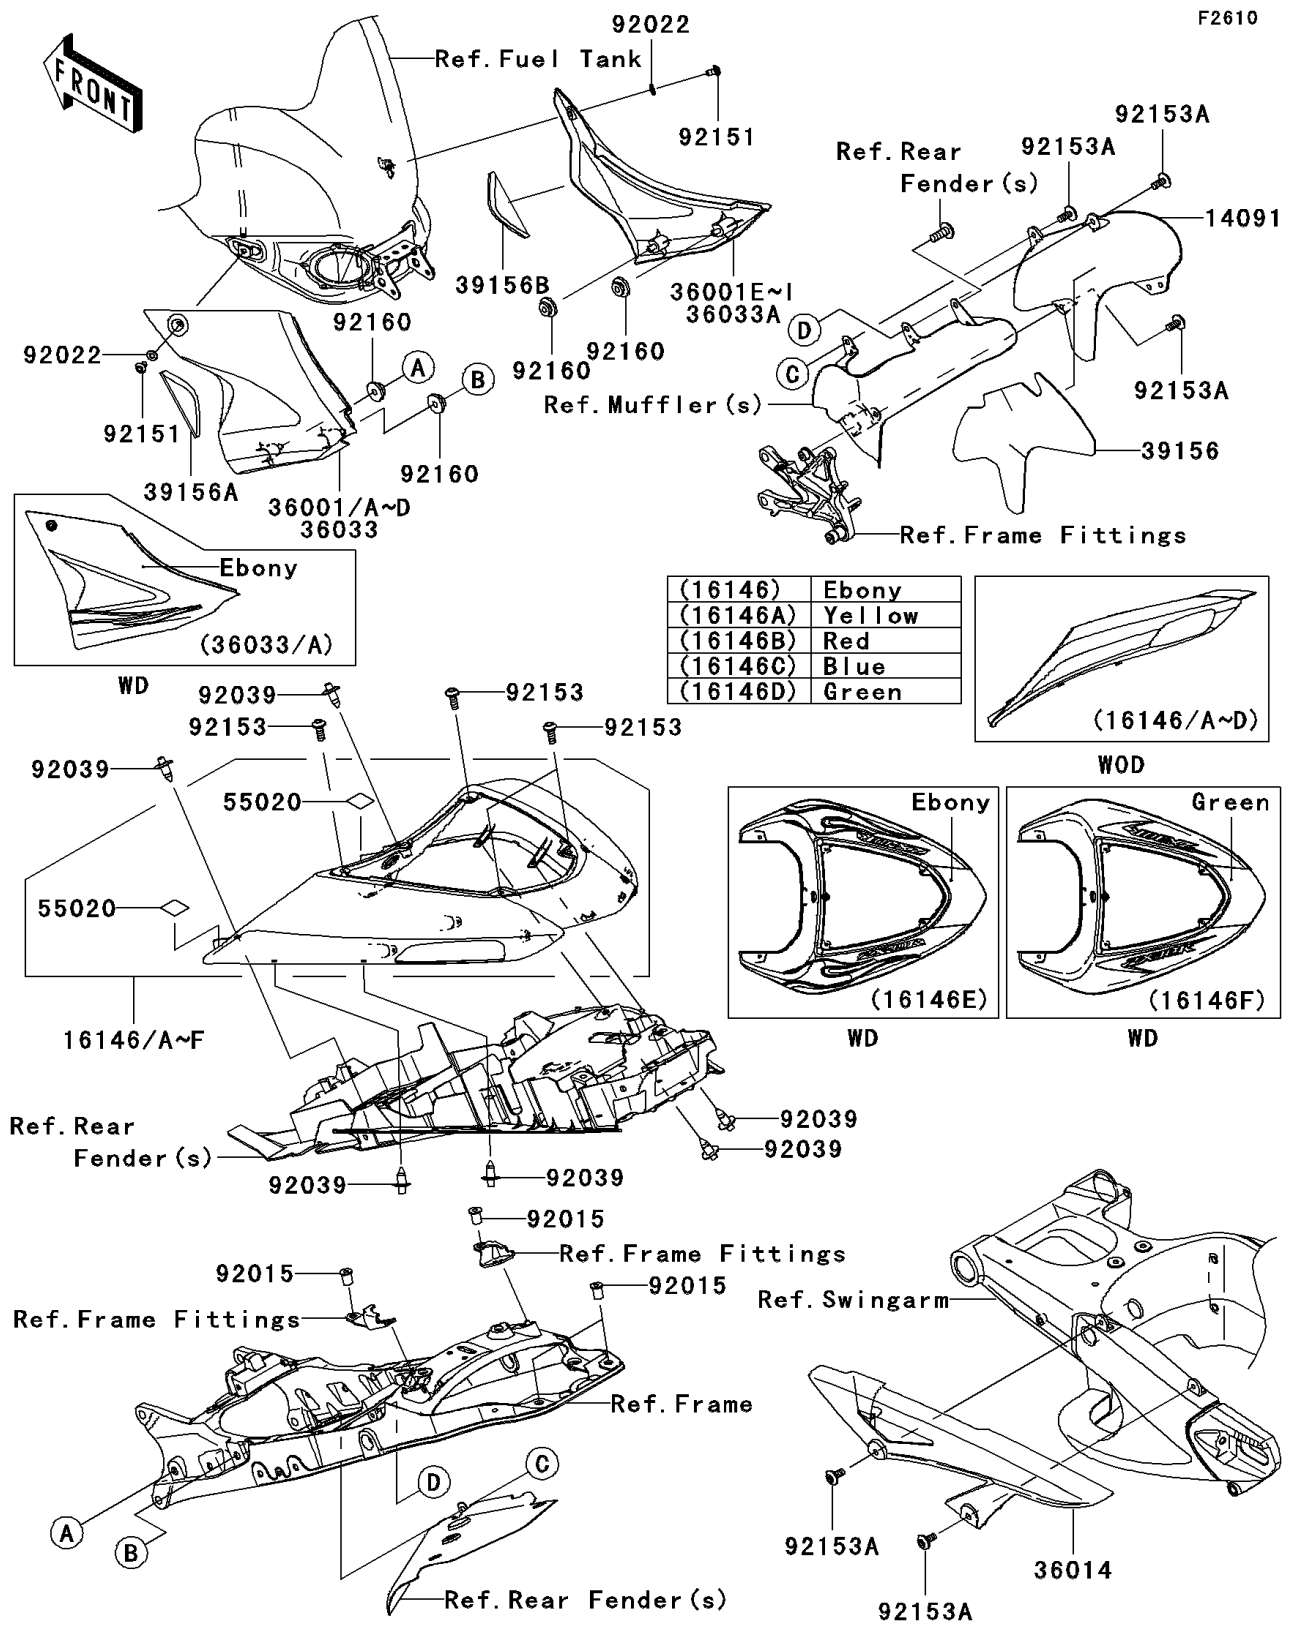

2007 Ninja® ZX™-10R PARTS DIAGRAM

Side Covers/Chain Cover

F2610

2007 Ninja® ZX™-10R PARTS LIST

Side Covers/Chain Cover

ITEM NAME	PART NUMBER	QUANTITY
COVER,JOINT PIPE (Ref # 14091)	14091-0499	1
COVER-ASSY,TAIL,EBONY (Ref # 16146E)	16146-5145-H8	1
CASE-CHAIN (Ref # 36014)	36014-0029	1
COVER-SIDE,LH,EBONY (Ref # 36033)	36033-5237-H8	1
COVER-SIDE,RH,EBONY (Ref # 36033A)	36033-5238-H8	1
PAD,JOINT PIPE COVER (Ref # 39156)	39156-0138	1
PAD,SIDE COVER,LH (Ref # 39156A)	39156-0144	1
PAD,SIDE COVER,RH (Ref # 39156B)	39156-0145	1
GUARD (Ref # 55020)	55020-0241	2
NUT,WELL,5MM (Ref # 92015)	92015-1757	4
WASHER,6.2X11X1.5 (Ref # 92022)	92022-183	2
RIVET (Ref # 92039)	92039-0015	6
BOLT,SOCKET,6X12 (Ref # 92151)	92151-1219	2
BOLT,SOCKET,5X16 (Ref # 92153)	92153-1244	4
BOLT,SOCKET,6X14 (Ref # 92153A)	92153-1612	5
DAMPER (Ref # 92160)	92160-1613	4