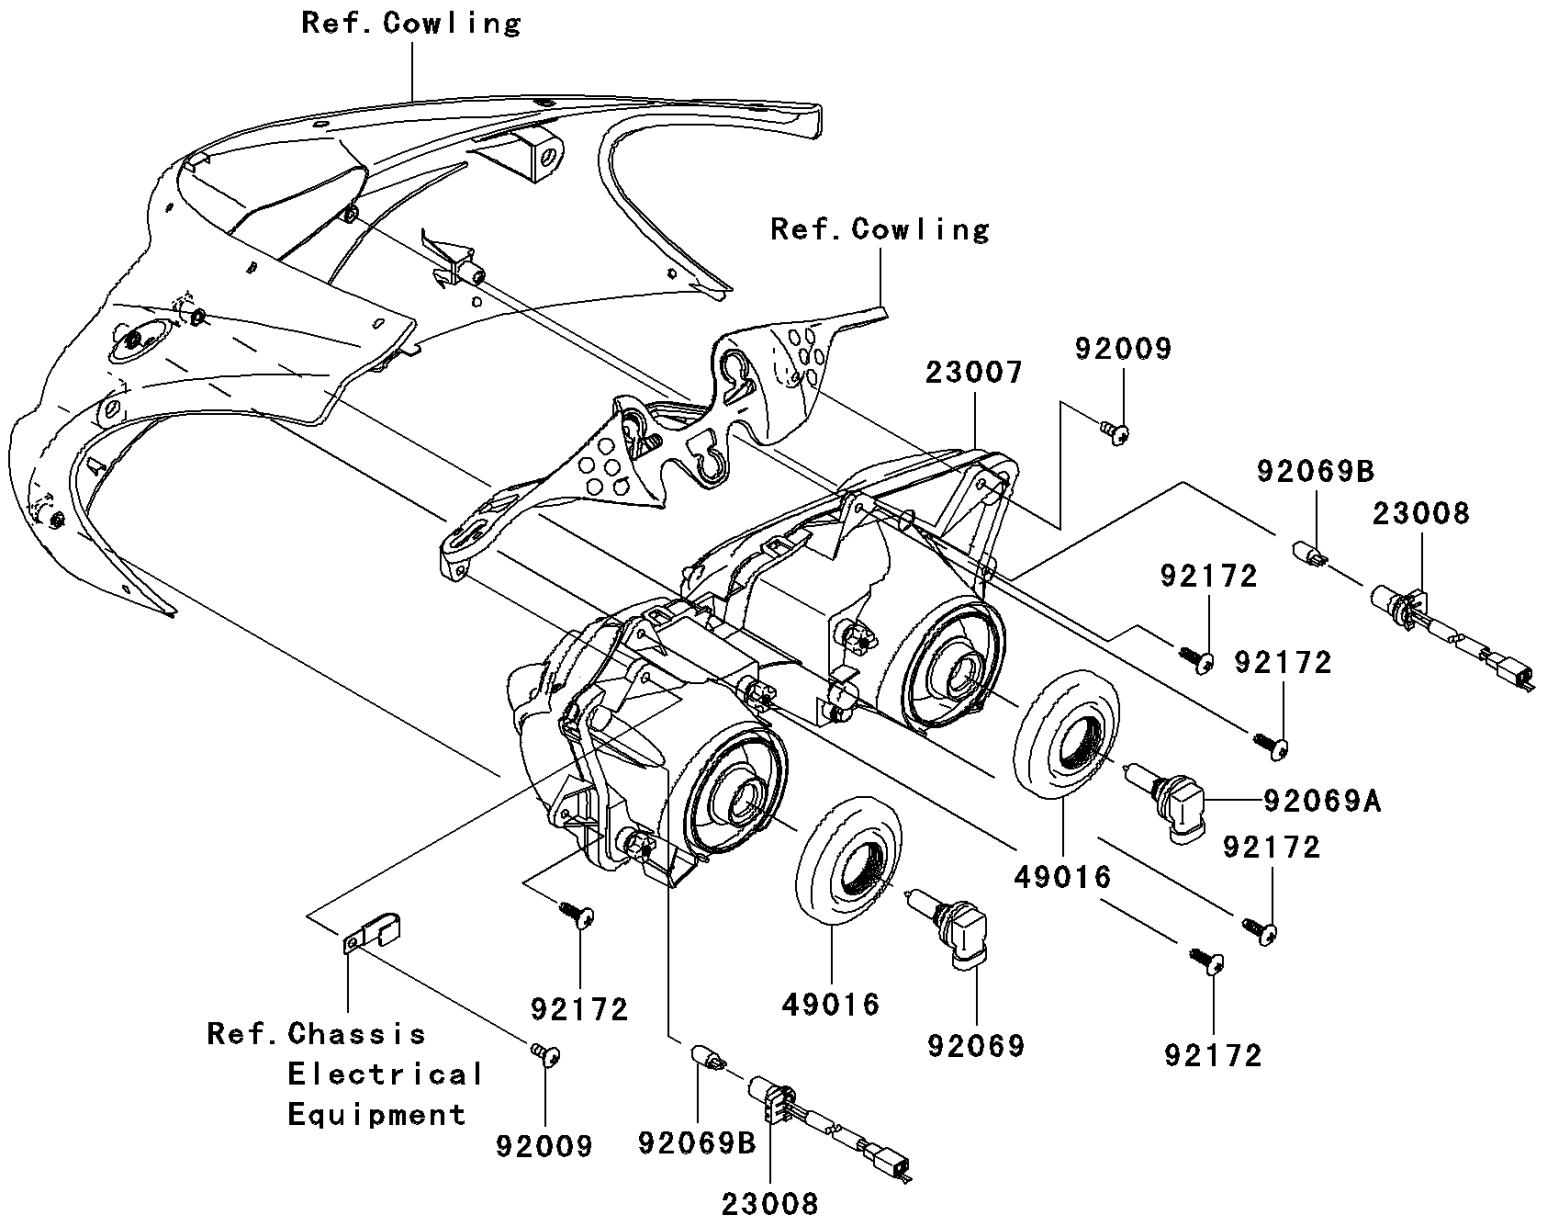

2006 Ninja® ZX™-10R PARTS DIAGRAM

Headlight(s)

F2710

2006 Ninja® ZX™-10R PARTS LIST

Headlight(s)

ITEM NAME	PART NUMBER	QUANTITY
LENS-COMP,HEAD LAMP (Ref # 23007)	23007-0069	1
SOCKET-ASSY,HEAD LAMP (Ref # 23008)	23008-1619	2
COVER-SEAL,HEAD LAMP (Ref # 49016)	49016-0023	2
SCREW,6X15 (Ref # 92009)	92009-3830	2
BULB,12V 65W,H9 (Ref # 92069)	92069-0007	1
BULB,12V 55W,H11 (Ref # 92069A)	92069-0014	1
BULB,12V 5W (Ref # 92069B)	92069-1016	2
SCREW,TAPPING,5X16 (Ref # 92172)	92172-0175	5