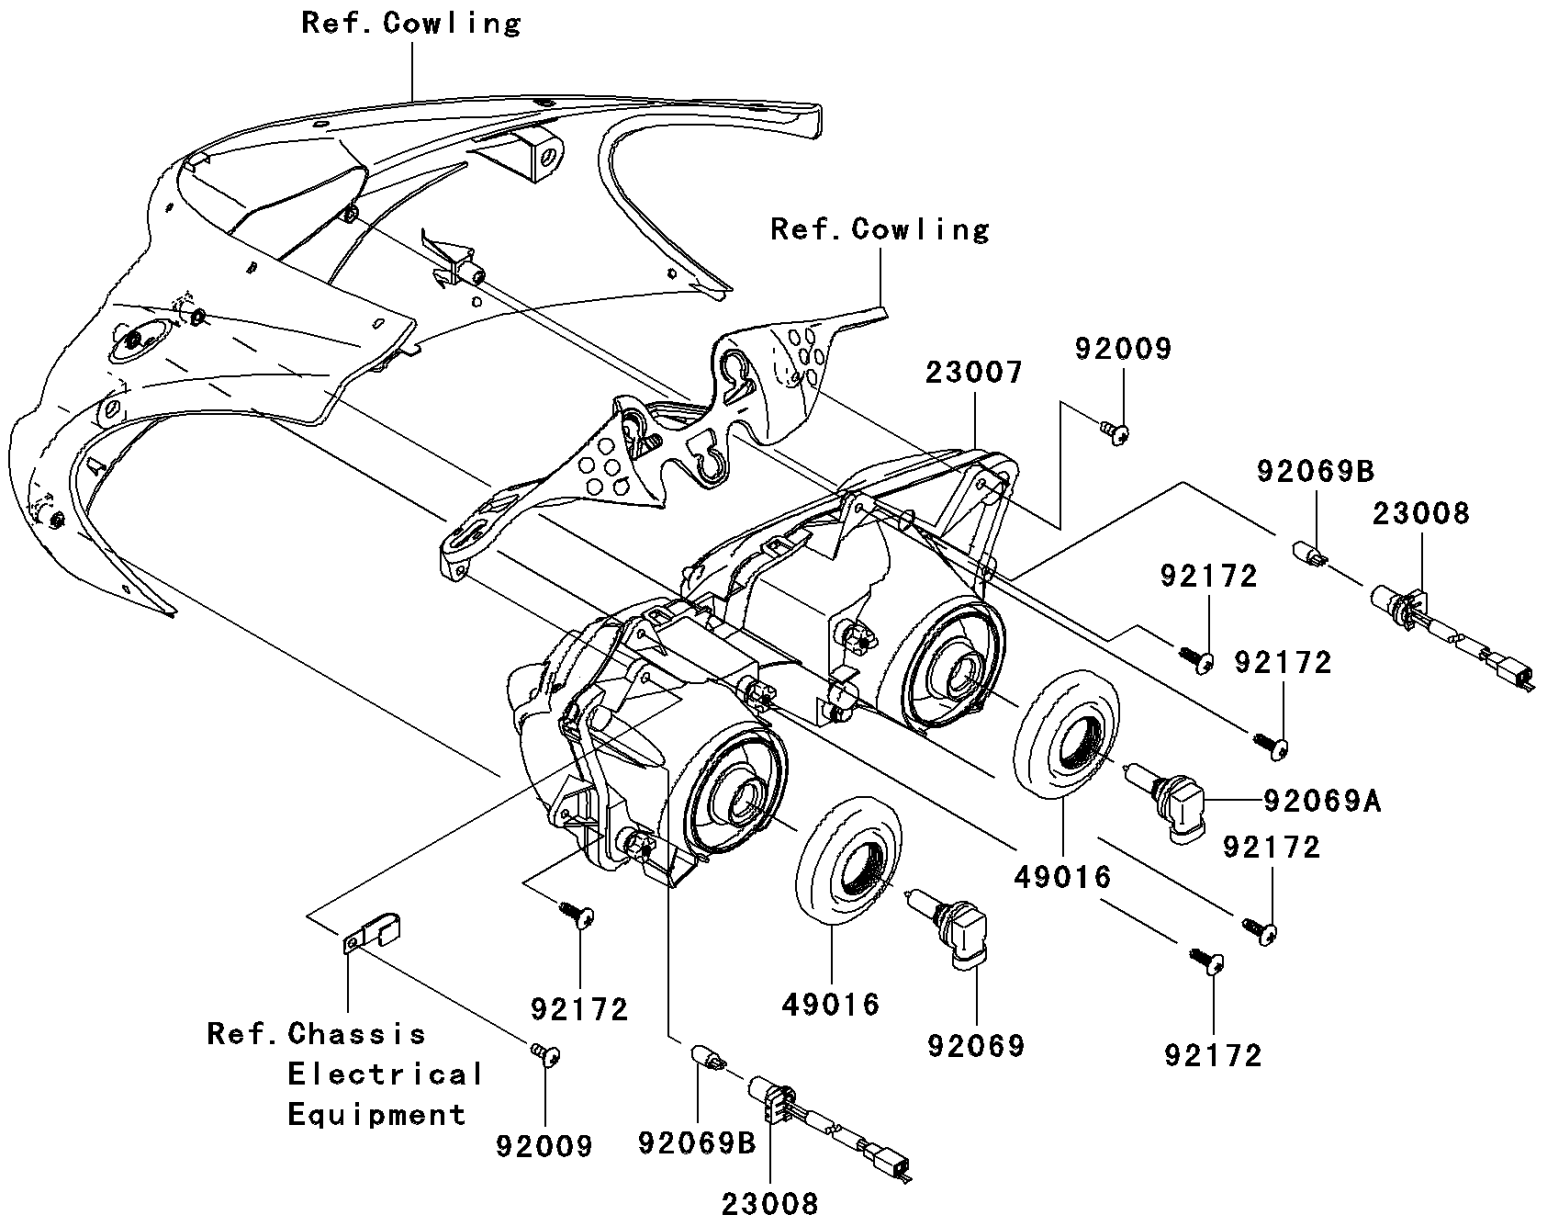

2007 Ninja® ZX™-10R PARTS DIAGRAM

Headlight(s)

F2710

2007 Ninja® ZX™-10R PARTS LIST

Headlight(s)

ITEM NAME	PART NUMBER	QUANTITY
LENS-COMP,HEAD LAMP (Ref # 23007)	23007-0069	1
SOCKET-ASSY,HEAD LAMP (Ref # 23008)	23008-1619	2
COVER-SEAL,HEAD LAMP (Ref # 49016)	49016-0023	2
SCREW,6X15 (Ref # 92009)	92009-3830	2
BULB,12V 65W,H9 (Ref # 92069)	92069-0007	1
BULB,12V 55W,H11 (Ref # 92069A)	92069-0014	1
BULB,12V 5W (Ref # 92069B)	92069-1016	2
SCREW,TAPPING,5X16 (Ref # 92172)	92172-0175	5