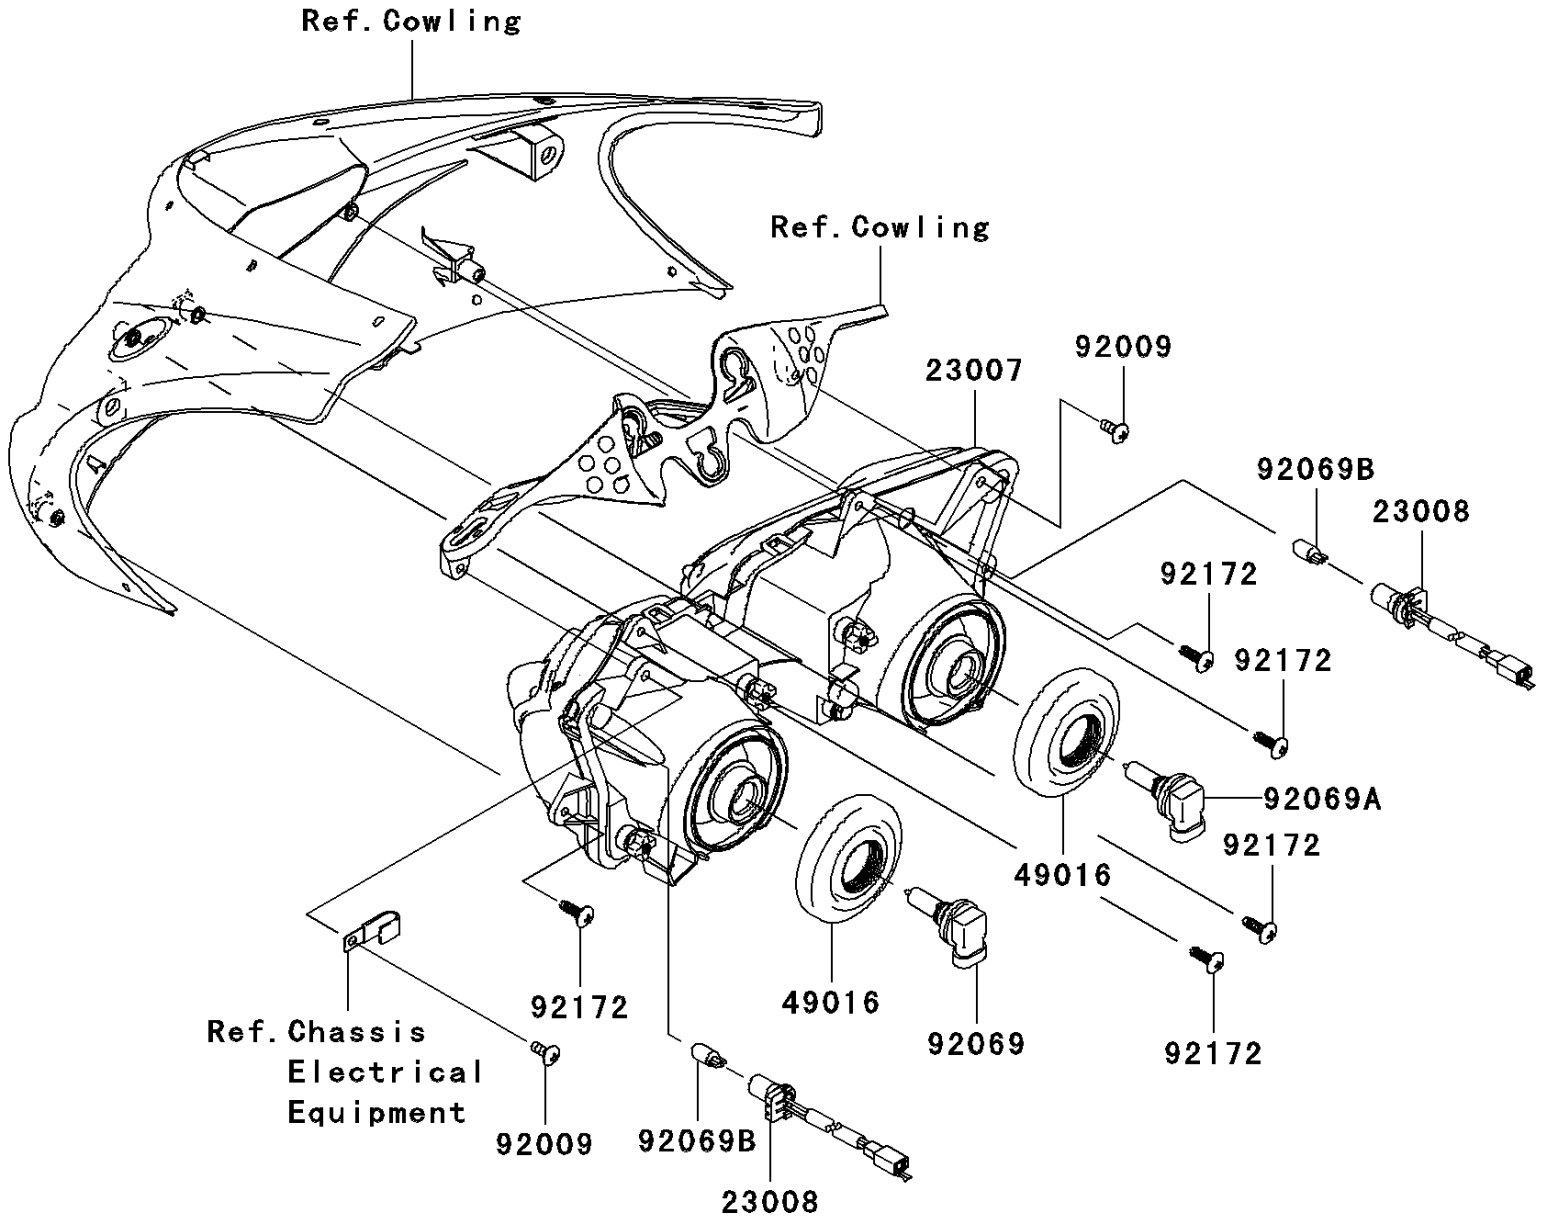

2007 Ninja® ZX™-10R PARTS DIAGRAM

Headlight(s)

F2710

2007 Ninja® ZX™-10R PARTS LIST

Headlight(s)

ITEM NAME	PART NUMBER	QUANTITY
LENS-COMP,HEAD LAMP (Ref # 23007)	23007-0069	1
SOCKET-ASSY,HEAD LAMP (Ref # 23008)	23008-1619	2
COVER-SEAL,HEAD LAMP (Ref # 49016)	49016-0023	2
SCREW,6X15 (Ref # 92009)	92009-3830	2
BULB,12V 65W,H9 (Ref # 92069)	92069-0007	1
BULB,12V 55W,H11 (Ref # 92069A)	92069-0014	1
BULB,12V 5W (Ref # 92069B)	92069-1016	2
SCREW,TAPPING,5X16 (Ref # 92172)	92172-0175	5