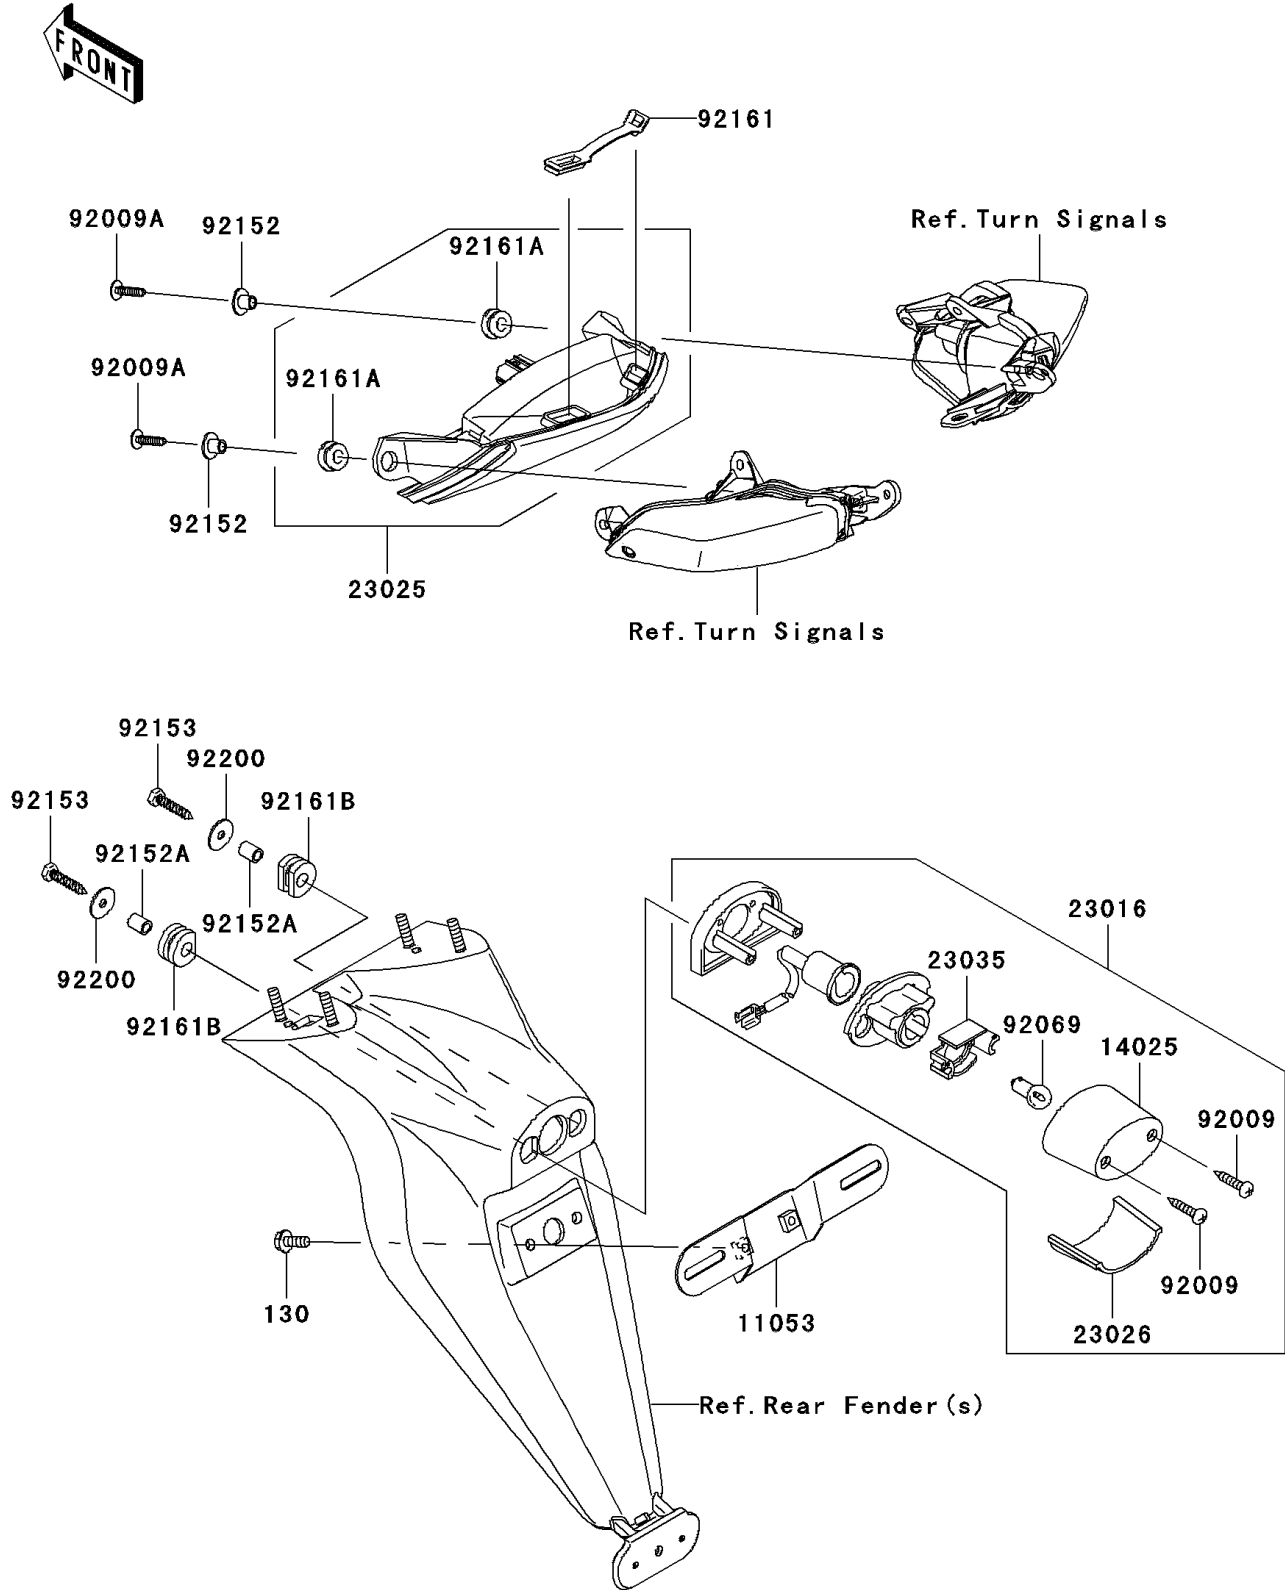

2006 Ninja® ZX™-10R PARTS DIAGRAM

Taillight(s)

F2720

2006 Ninja® ZX™-10R PARTS LIST

Taillight(s)

ITEM NAME	PART NUMBER	QUANTITY
BOLT-FLANGED,6X16 (Ref # 130)	130L0616	2
BRACKET,LICENSE (Ref # 11053)	11053-0400	1
COVER,LICENSE LAMP (Ref # 14025)	14025-1725	1
LAMP-ASSY,LICENSE (Ref # 23016)	23016-0008	1
LAMP-TAIL (Ref # 23025)	23025-0014	1
LENS,LICENSE LAMP (Ref # 23026)	23026-1064	1
REFLECTOR-LAMP,LICENSE (Ref # 23035)	23035-1066	1
SCREW,TAPPING,4X20 (Ref # 92009)	92009-1378	2
SCREW,TAPPING,5X20 (Ref # 92009A)	92009-1993	2
BULB,12V 5W (Ref # 92069)	92069-1055	1
COLLAR (Ref # 92152)	92152-0092	2
COLLAR,6X9X11.5 (Ref # 92152A)	92152-0372	2
BOLT,TAPPING,5X25 (Ref # 92153)	92153-1424	2
DAMPER,TAIL LAMP (Ref # 92161)	92161-0191	1
DAMPER (Ref # 92161A)	92161-1188	2
DAMPER (Ref # 92161B)	92161-1313	2
WASHER,5.5X20X1.2 (Ref # 92200)	92200-0284	2