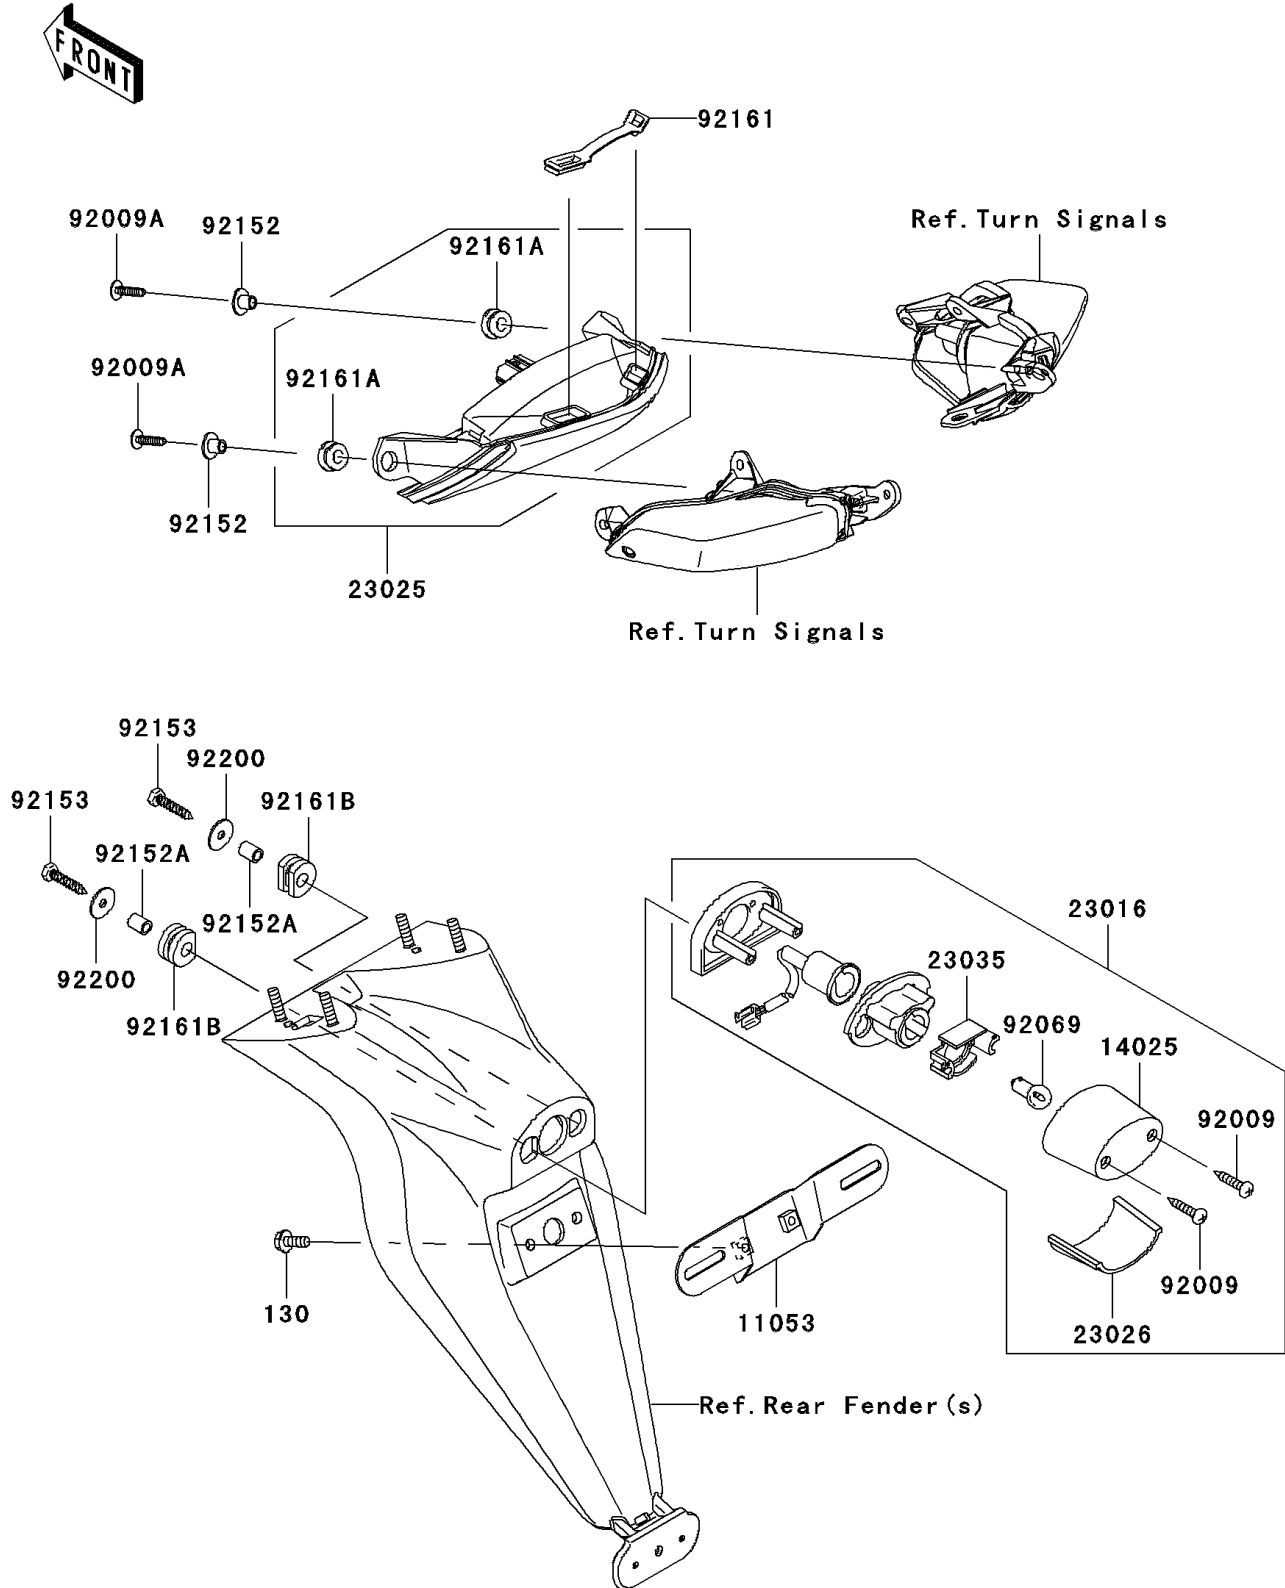

2007 Ninja® ZX™-10R PARTS DIAGRAM

Taillight(s)

F2720

2007 Ninja® ZX™-10R PARTS LIST

Taillight(s)

ITEM NAME	PART NUMBER	QUANTITY
BOLT-FLANGED,6X16 (Ref # 130)	130L0616	2
BRACKET,LICENSE (Ref # 11053)	11053-0400	1
COVER,LICENSE LAMP (Ref # 14025)	14025-1725	1
LAMP-ASSY,LICENSE (Ref # 23016)	23016-0008	1
LAMP-TAIL (Ref # 23025)	23025-0014	1
LENS,LICENSE LAMP (Ref # 23026)	23026-1064	1
REFLECTOR-LAMP,LICENSE (Ref # 23035)	23035-1066	1
SCREW,TAPPING,4X20 (Ref # 92009)	92009-1378	2
SCREW,TAPPING,5X20 (Ref # 92009A)	92009-1993	2
BULB,12V 5W (Ref # 92069)	92069-1055	1
COLLAR (Ref # 92152)	92152-0092	2
COLLAR,6X9X11.5 (Ref # 92152A)	92152-0372	2
BOLT,TAPPING,5X25 (Ref # 92153)	92153-1424	2
DAMPER,TAIL LAMP (Ref # 92161)	92161-0191	1
DAMPER (Ref # 92161A)	92161-1188	2
DAMPER (Ref # 92161B)	92161-1313	2
WASHER,5.5X20X1.2 (Ref # 92200)	92200-0284	2