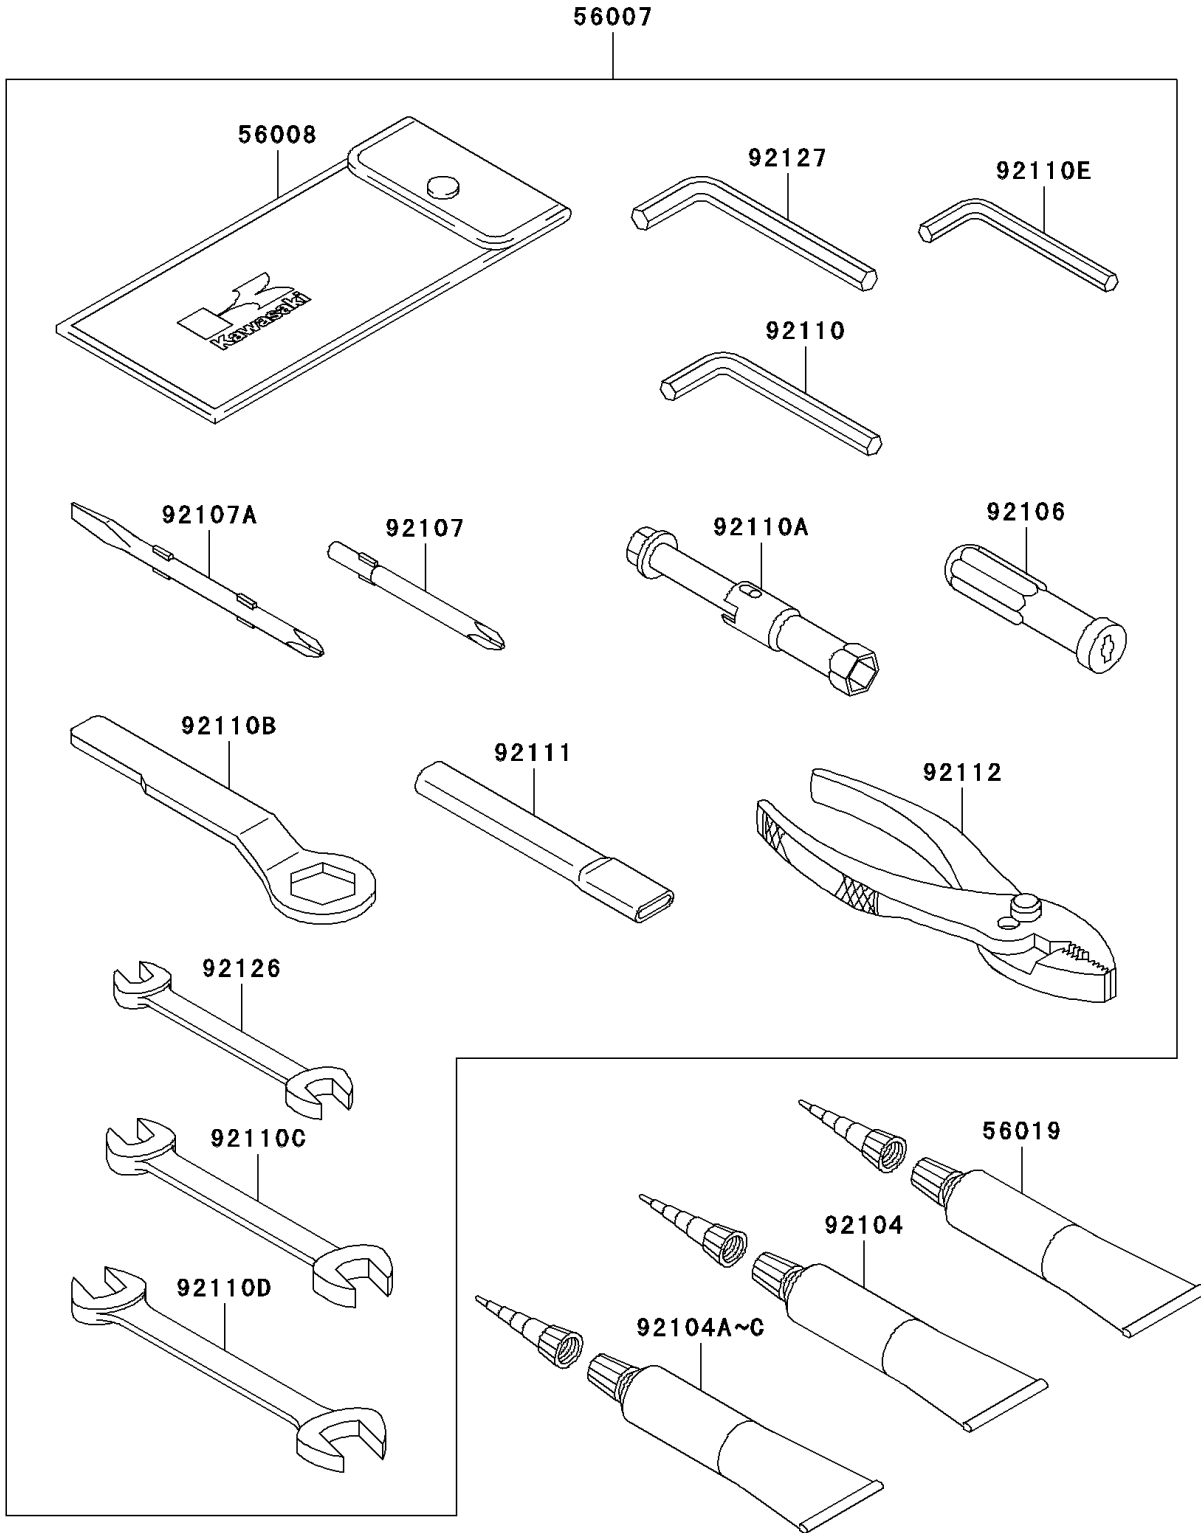

2006 Ninja® ZX™-10R PARTS DIAGRAM

Owner's Tools

F2810

2006 Ninja® ZX™-10R PARTS LIST

Owner's Tools

ITEM NAME	PART NUMBER	QUANTITY
TOOL-KIT (Ref # 56007)	56007-0009	1
BAG,TOOL (Ref # 56008)	56008-006	1
THREE BOND TB1211,HT/RS,WHITE (Ref # 56019)	56019-120	1
GASKET-LIQUID,SUPER-X,NO.8008 (Ref # 92104)	92104-0002	1
GASKET-LIQUID,TB1211F (Ref # 92104A)	92104-0004	1
GASKET-LIQUID,BLACK TB1215B (Ref # 92104B)	92104-1062	1
GASKET-LIQUID,BLACK TB1216B (Ref # 92104C)	92104-1064	1
GRIP-SCREW DRIVER (Ref # 92106)	92106-1001	1
TOOL-DRIVER,#3PHILLIPS (Ref # 92107)	92107-005	1
TOOL-DRIVER,#2PHILLIPS&SLOT (Ref # 92107A)	92107-1051	1
TOOL-WRENCH,ALLEN,5MM (Ref # 92110)	92110-1015	1
TOOL-WRENCH,BOX,16MM (Ref # 92110A)	92110-1132	1
TOOL-WRENCH,BOX END,27MM (Ref # 92110B)	92110-1147	1
TOOL-WRENCH,OPEN END,10X12 (Ref # 92110C)	92110-1152	1
TOOL-WRENCH,OPEN END,14X17 (Ref # 92110D)	92110-1153	1
TOOL-WRENCH,ALLEN,4MM (Ref # 92110E)	92110-3703	1
TOOL-BAR,BOX END WRENCH (Ref # 92111)	92111-1051	1
TOOL-PLIERS (Ref # 92112)	92112-1001	1
TOOL-WRENCH,OPEN END,8X10 (Ref # 92126)	92126-004	1
TOOL-WRENCH,ALLEN,6MM (Ref # 92127)	92127-003	1