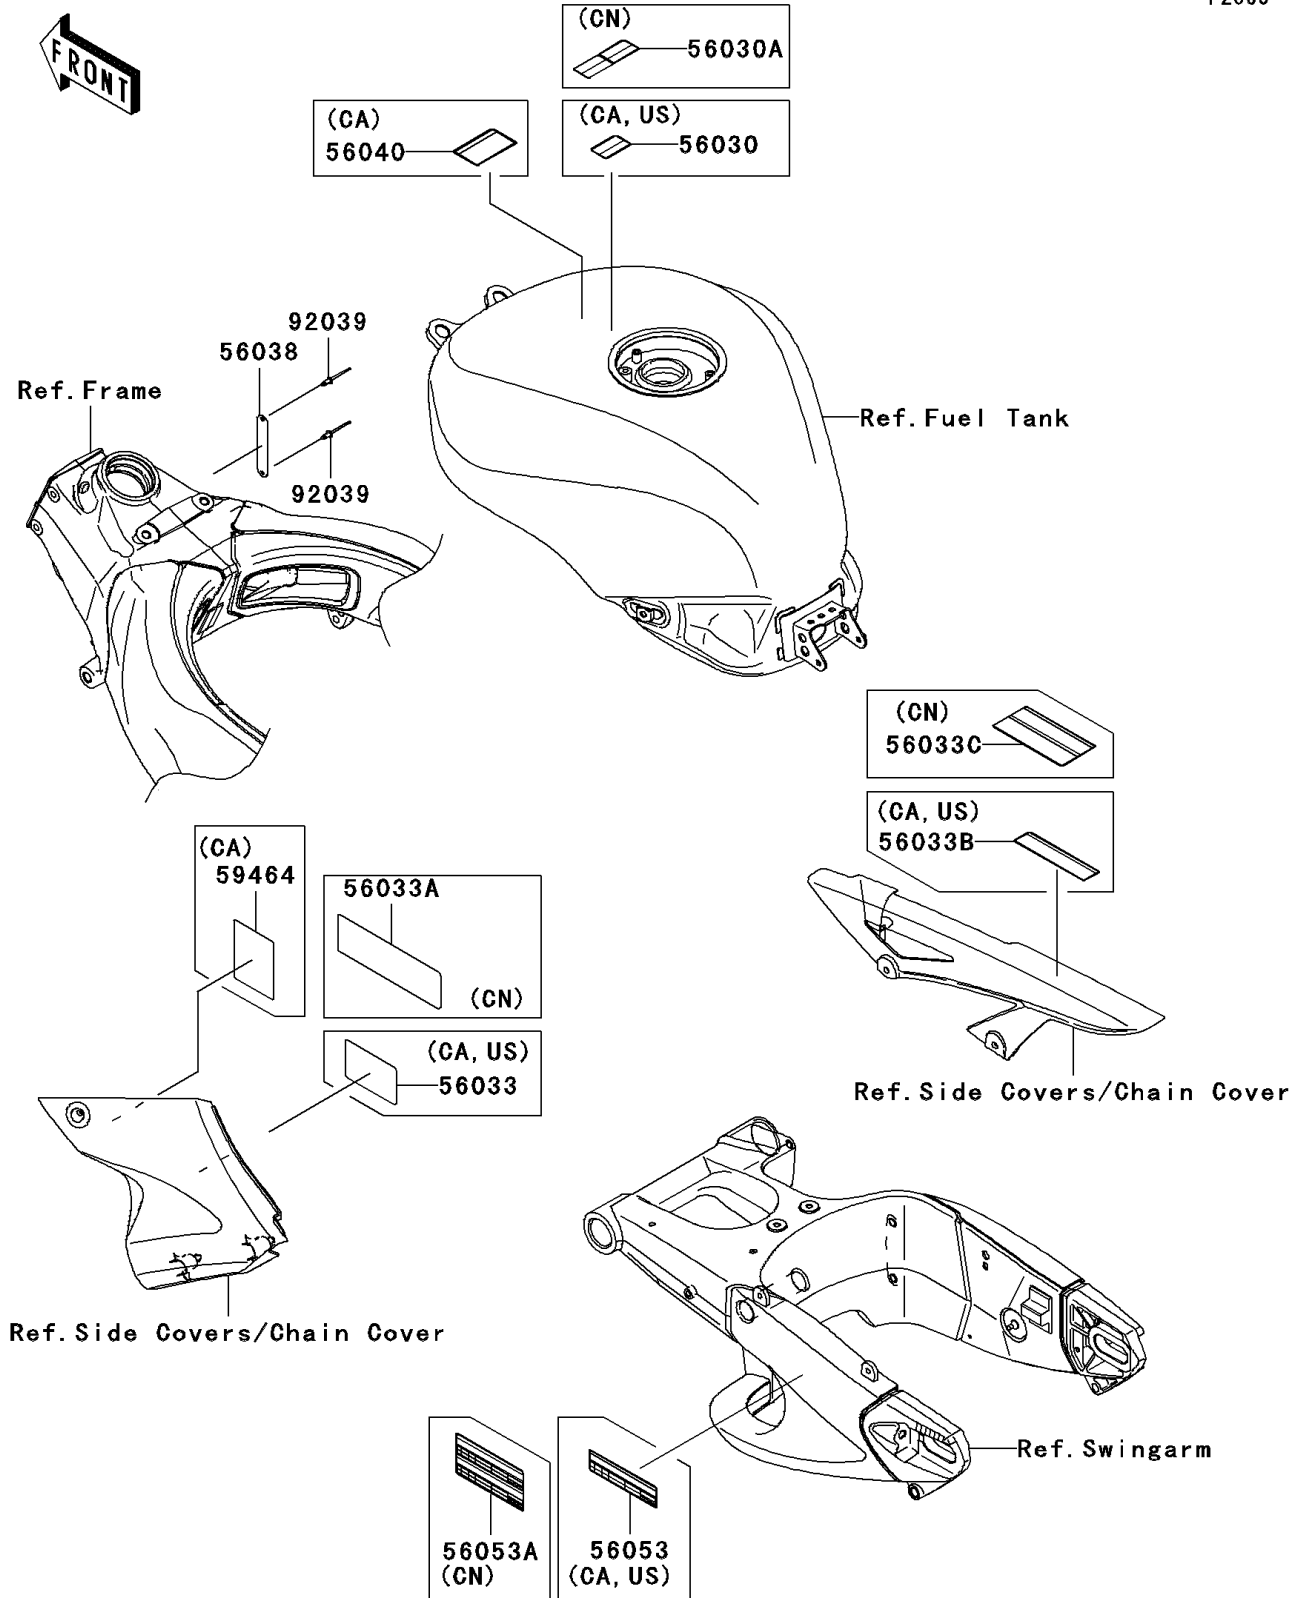

2006 Ninja® ZX™-10R PARTS DIAGRAM

Labels

F2860

2006 Ninja® ZX™-10R PARTS LIST

Labels

| ITEM NAME | PART NUMBER | QUANTITY |
|--|-------------|----------|
| LABEL-BRAND,KAWASAKI (Ref # 56038) | 56038-1054 | 1 |
| RIVET (Ref # 92039) | 92039-1251 | 2 |
| LABEL,GASOLINE (Ref # 56030) | 56030-1177 | 1 |
| LABEL,GASOLINE (Ref # 56030A) | 56030-1178 | 1 |
| LABEL-MANUAL,DAILY SAFETY (Ref # 56033) | 56033-0123 | 1 |
| LABEL-MANUAL,DAILY SAFETY (Ref # 56033A) | 56033-0124 | 1 |
| LABEL-MANUAL,CHAIN (Ref # 56033B) | 56033-0125 | 1 |
| LABEL-MANUAL,CHAIN (Ref # 56033C) | 56033-0126 | 1 |
| LABEL-WARNING,EVAPO (Ref # 56040) | 56040-1121 | 1 |
| LABEL-SPECIFICATION,TIRE&LOAD (Ref # 56053) | 56053-0167 | 1 |
| LABEL-SPECIFICATION,TIRE&LOAD (Ref # 56053A) | 56053-0168 | 1 |
| LABEL-CERTIFICATION,EVAPO ROUT (Ref # 59464) | 59464-0678 | 1 |