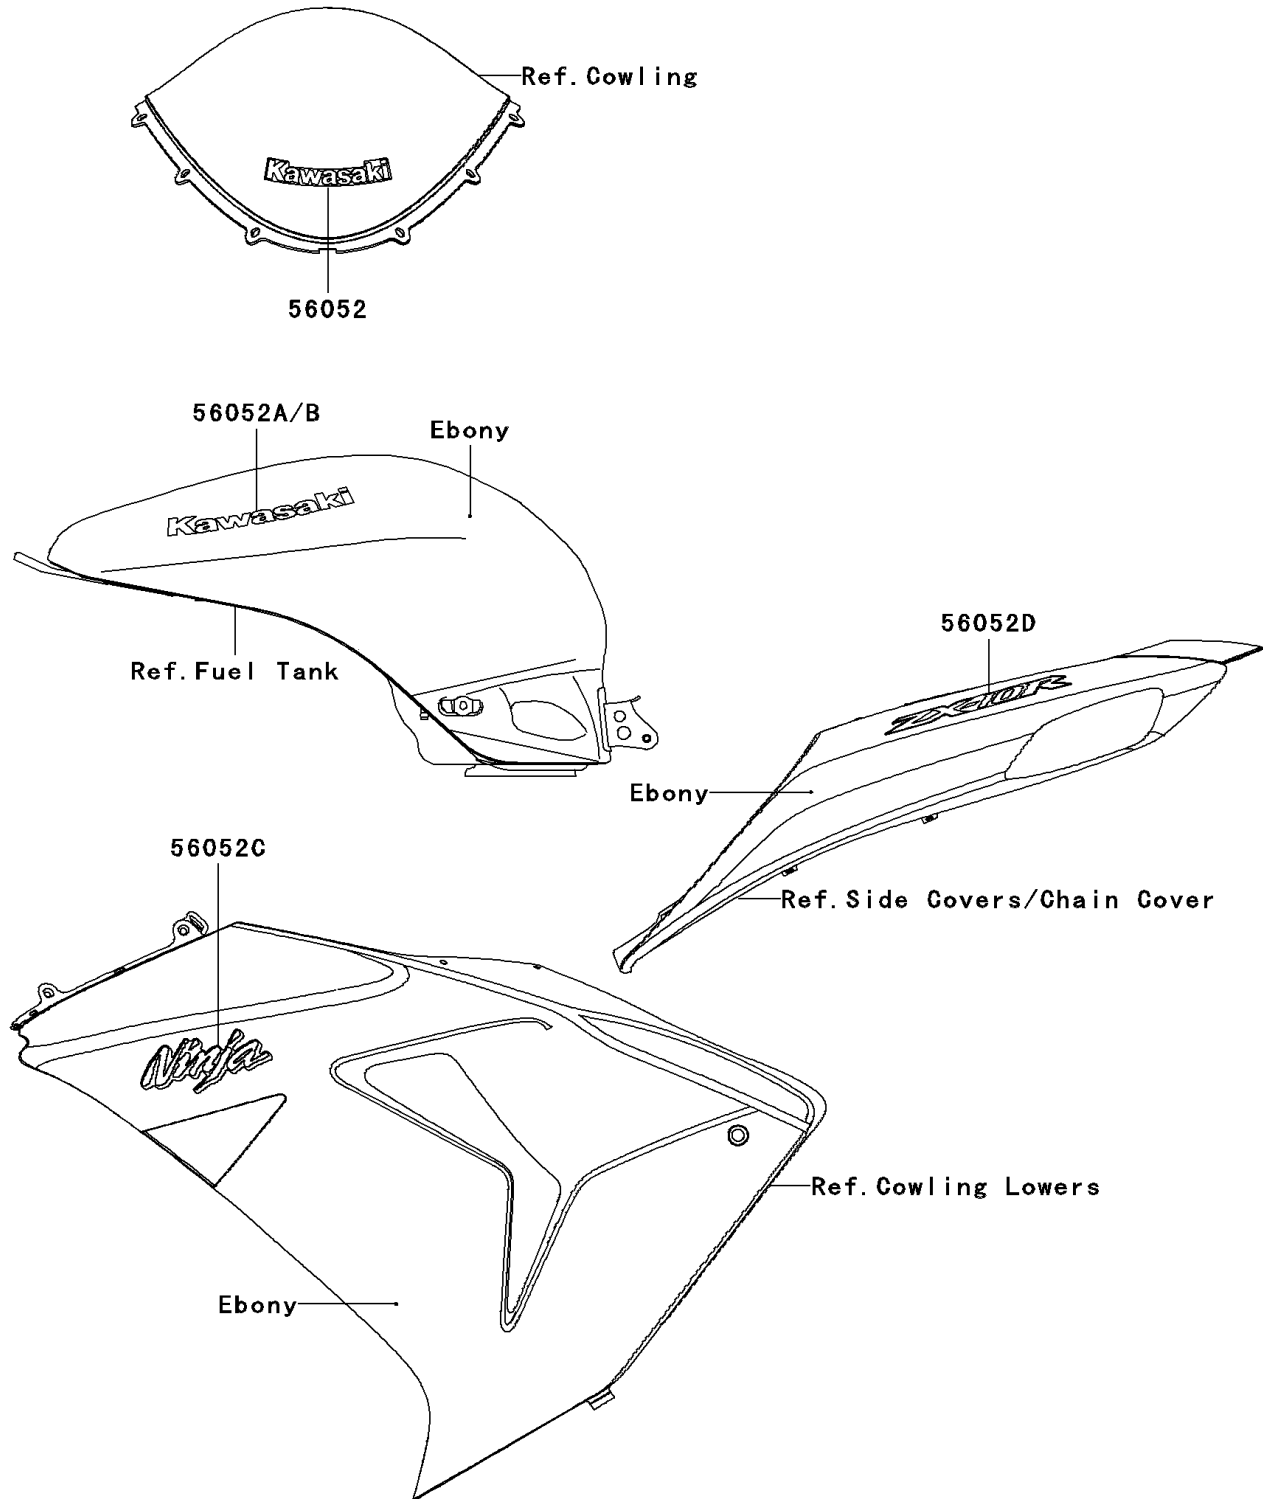

2006 Ninja® ZX™-10R PARTS DIAGRAM

Decals(Ebony)(D6F)

F2861

2006 Ninja® ZX™-10R PARTS LIST

Decals(Ebony)(D6F)

ITEM NAME	PART NUMBER	QUANTITY
MARK,WINDSHIELD,KAWASAKI (Ref # 56052)	56052-0154	1
MARK,FUEL TANK,LH,KAWASAKI (Ref # 56052A)	56052-0797	1
MARK,FUEL TANK,RH,KAWASAKI (Ref # 56052B)	56052-0798	1
MARK,CNT COWLING,NINJA (Ref # 56052C)	56052-0799	2
MARK,TAIL COVER,ZX-10R (Ref # 56052D)	56052-0801	2