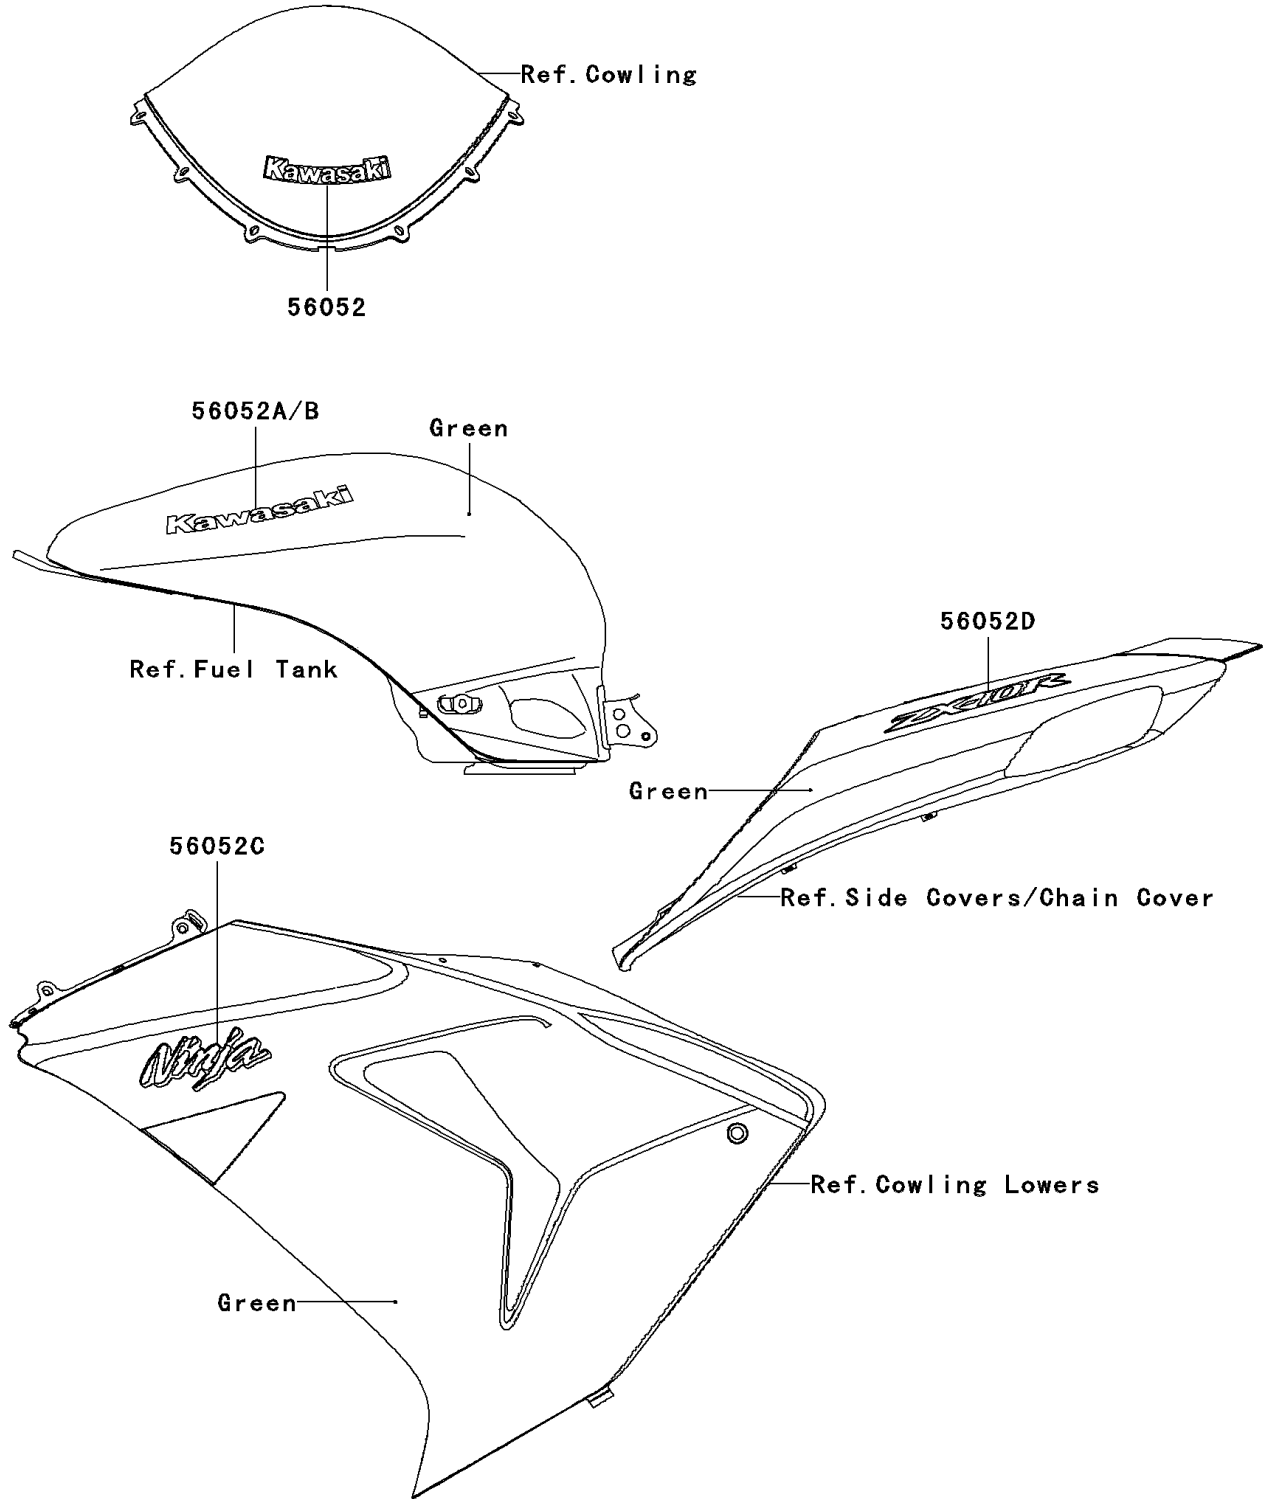

2006 Ninja® ZX™-10R PARTS DIAGRAM

Decals(Green)(D6F)

F2861A

2006 Ninja® ZX™-10R PARTS LIST

Decals(Green)(D6F)

ITEM NAME	PART NUMBER	QUANTITY
MARK,WINDSHIELD,KAWASAKI (Ref # 56052)	56052-0154	1
MARK,FUEL TANK,LH,KAWASAKI (Ref # 56052A)	56052-0792	1
MARK,FUEL TANK,RH,KAWASAKI (Ref # 56052B)	56052-0793	1
MARK,CNT COWLING,NINJA (Ref # 56052C)	56052-0794	2
MARK,TAIL COVER,ZX-10R (Ref # 56052D)	56052-0796	2