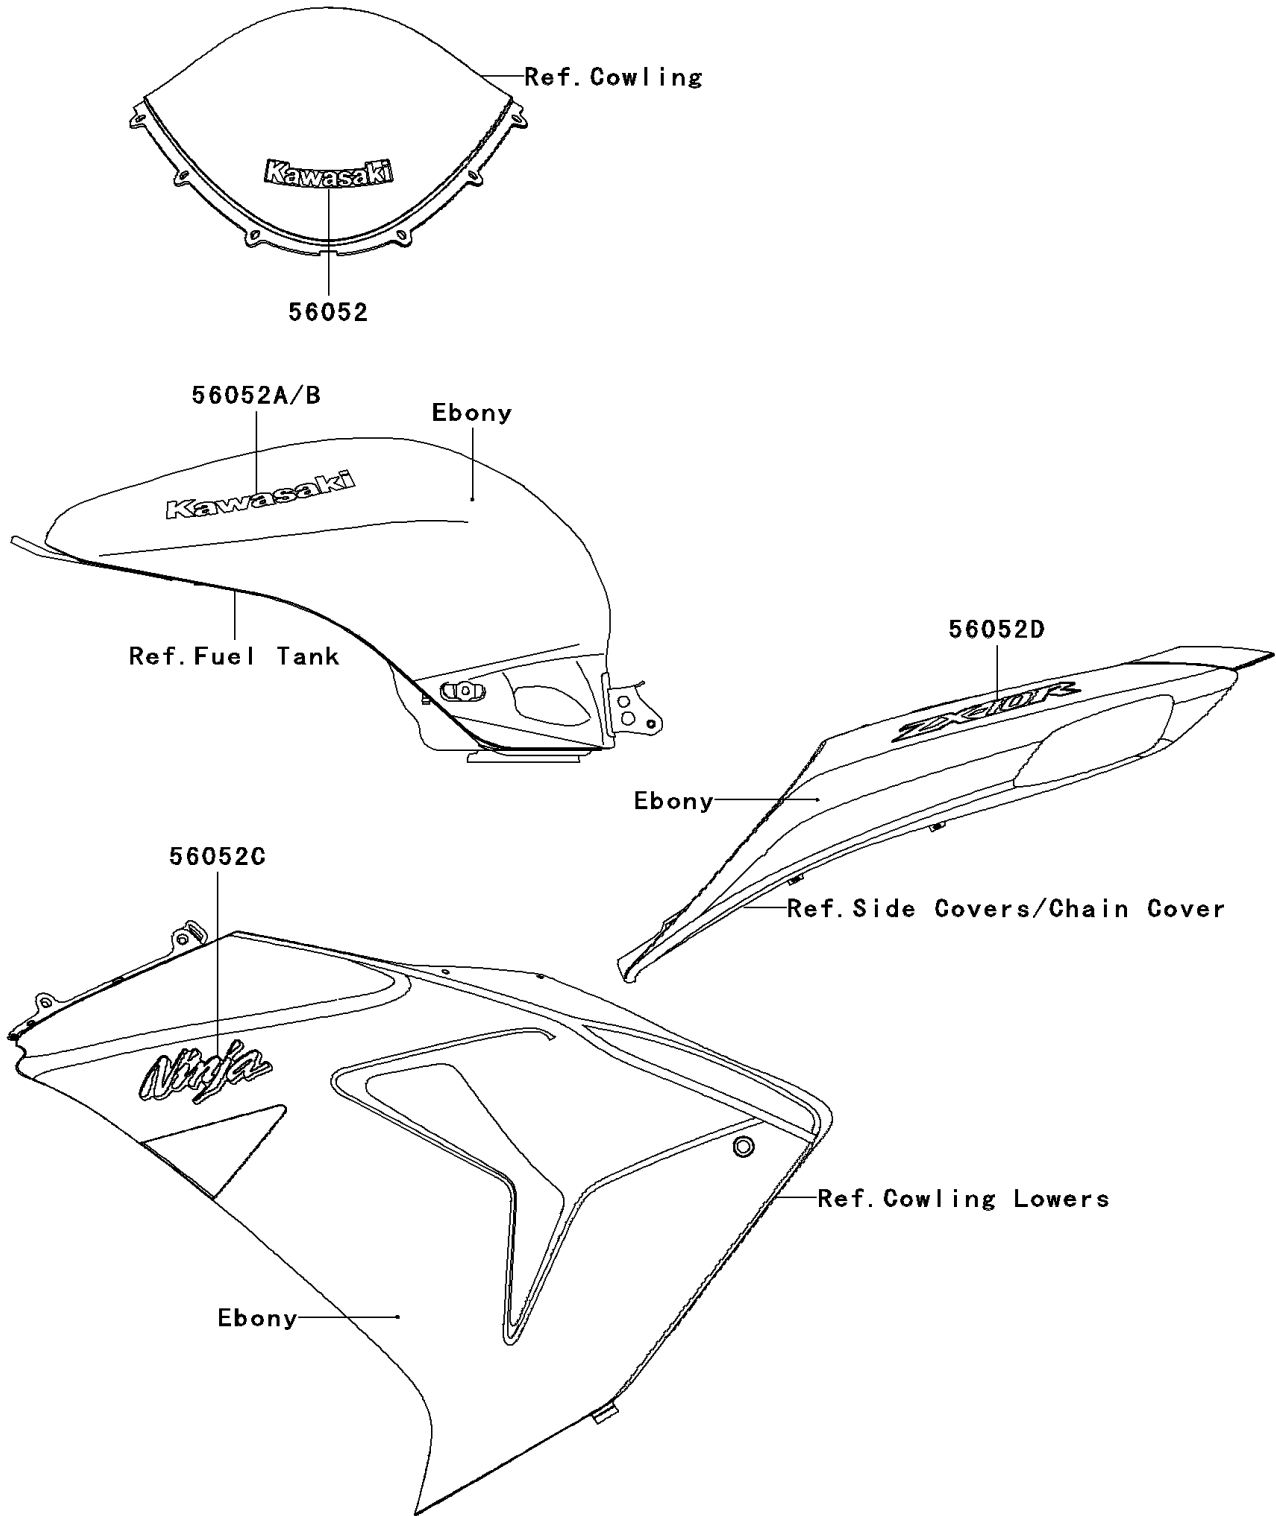

# 2007 Ninja® ZX™-10R PARTS DIAGRAM

Decals(Ebony)(D7F)(CN)

F2861D

## 2007 Ninja® ZX™-10R PARTS LIST

Decals(Ebony)(D7F)(CN)

ITEM NAME	PART NUMBER	QUANTITY
MARK,WINDSHIELD,KAWASAKI (Ref # 56052)	56052-0154	1
MARK,FUEL TANK,LH,KAWASAKI (Ref # 56052A)	56052-0797	1
MARK,FUEL TANK,RH,KAWASAKI (Ref # 56052B)	56052-0798	1
MARK,CNT COWLING,NINJA (Ref # 56052C)	56052-0799	2
MARK,TAIL COVER,ZX-10R (Ref # 56052D)	56052-0801	2