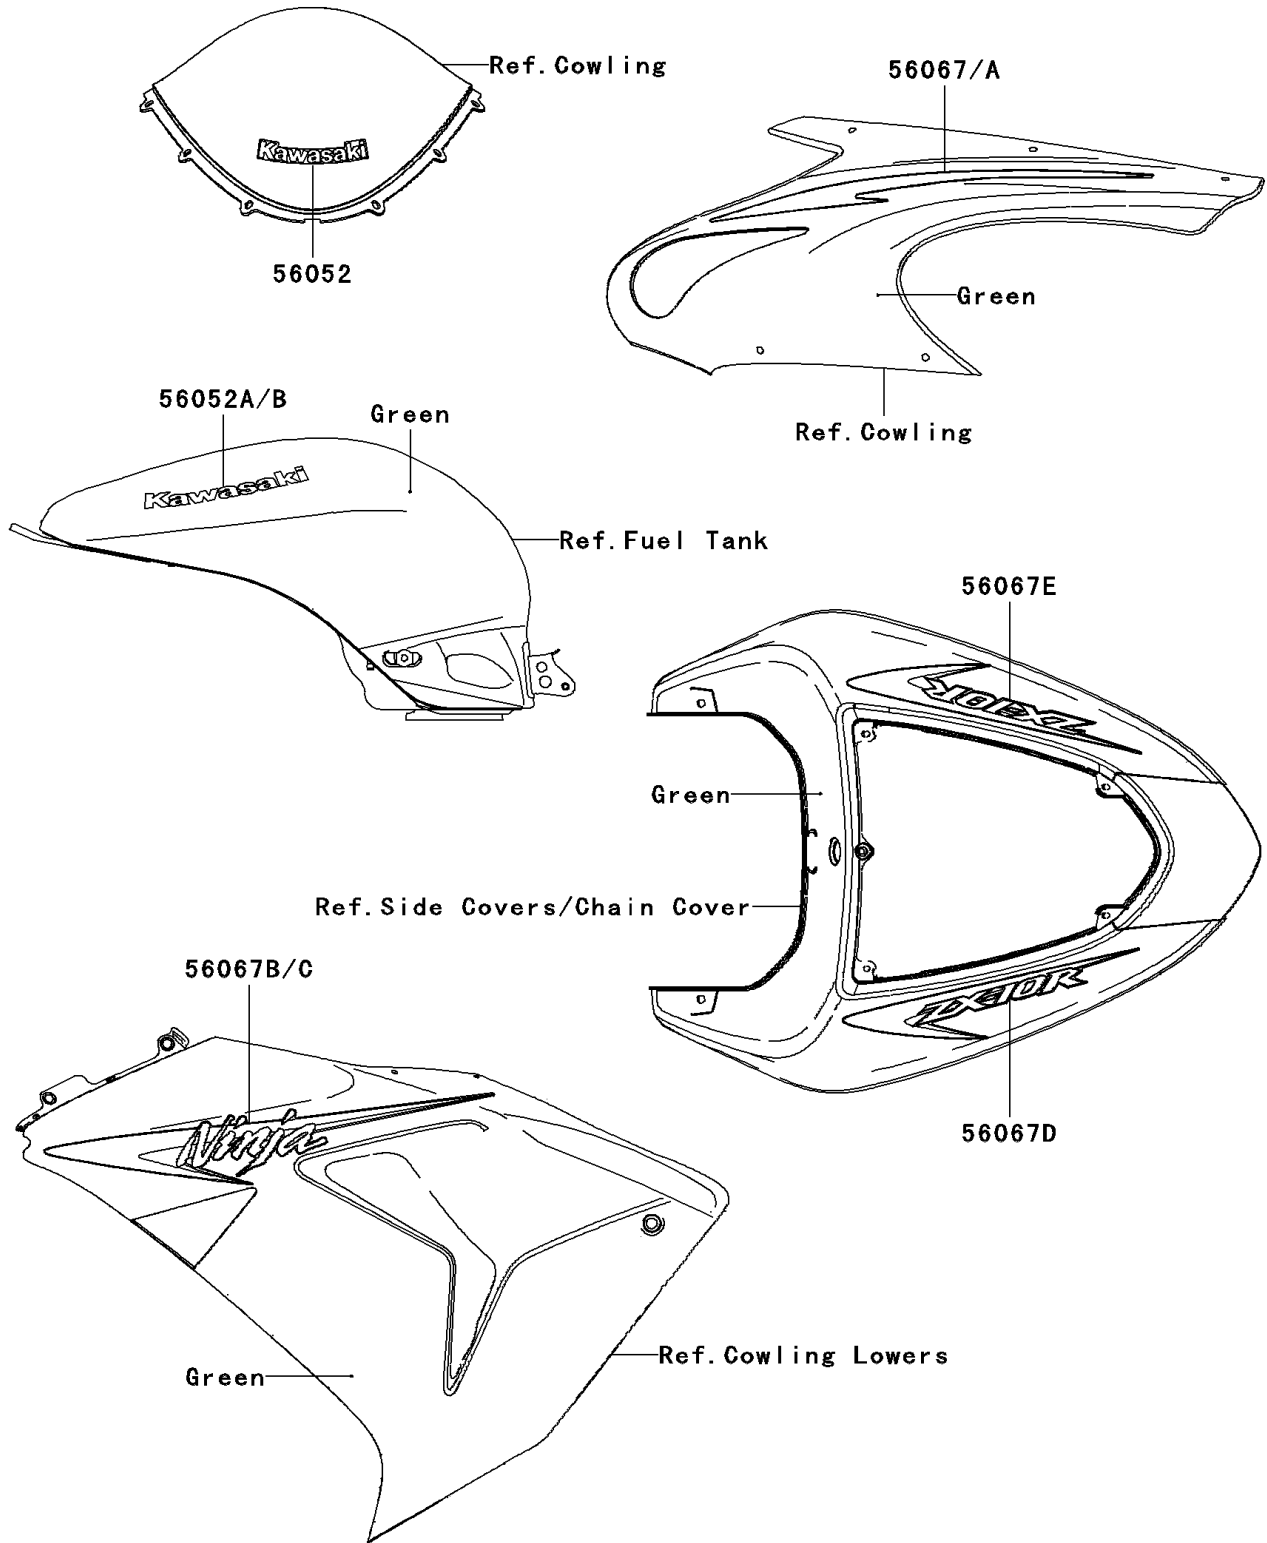

2007 Ninja® ZX™-10R PARTS DIAGRAM

Decals(Green)(D7F)

F2861E

2007 Ninja® ZX™-10R PARTS LIST

Decals(Green)(D7F)

ITEM NAME	PART NUMBER	QUANTITY
MARK,WINDSHIELD,KAWASAKI (Ref # 56052)	56052-0154	1
MARK,FUEL TANK,LH,KAWASAKI (Ref # 56052A)	56052-0792	1
MARK,FUEL TANK,RH,KAWASAKI (Ref # 56052B)	56052-0793	1
PATTERN,UPP COWLING,LH (Ref # 56067)	56067-1461	1
PATTERN,UPP COWLING,RH (Ref # 56067A)	56067-1462	1
PATTERN,CNT COWLING,LH (Ref # 56067B)	56067-1463	1
PATTERN,CNT COWLING,RH (Ref # 56067C)	56067-1464	1
PATTERN,TAIL COVER,LH (Ref # 56067D)	56067-1465	1
PATTERN,TAIL COVER,RH (Ref # 56067E)	56067-1466	1