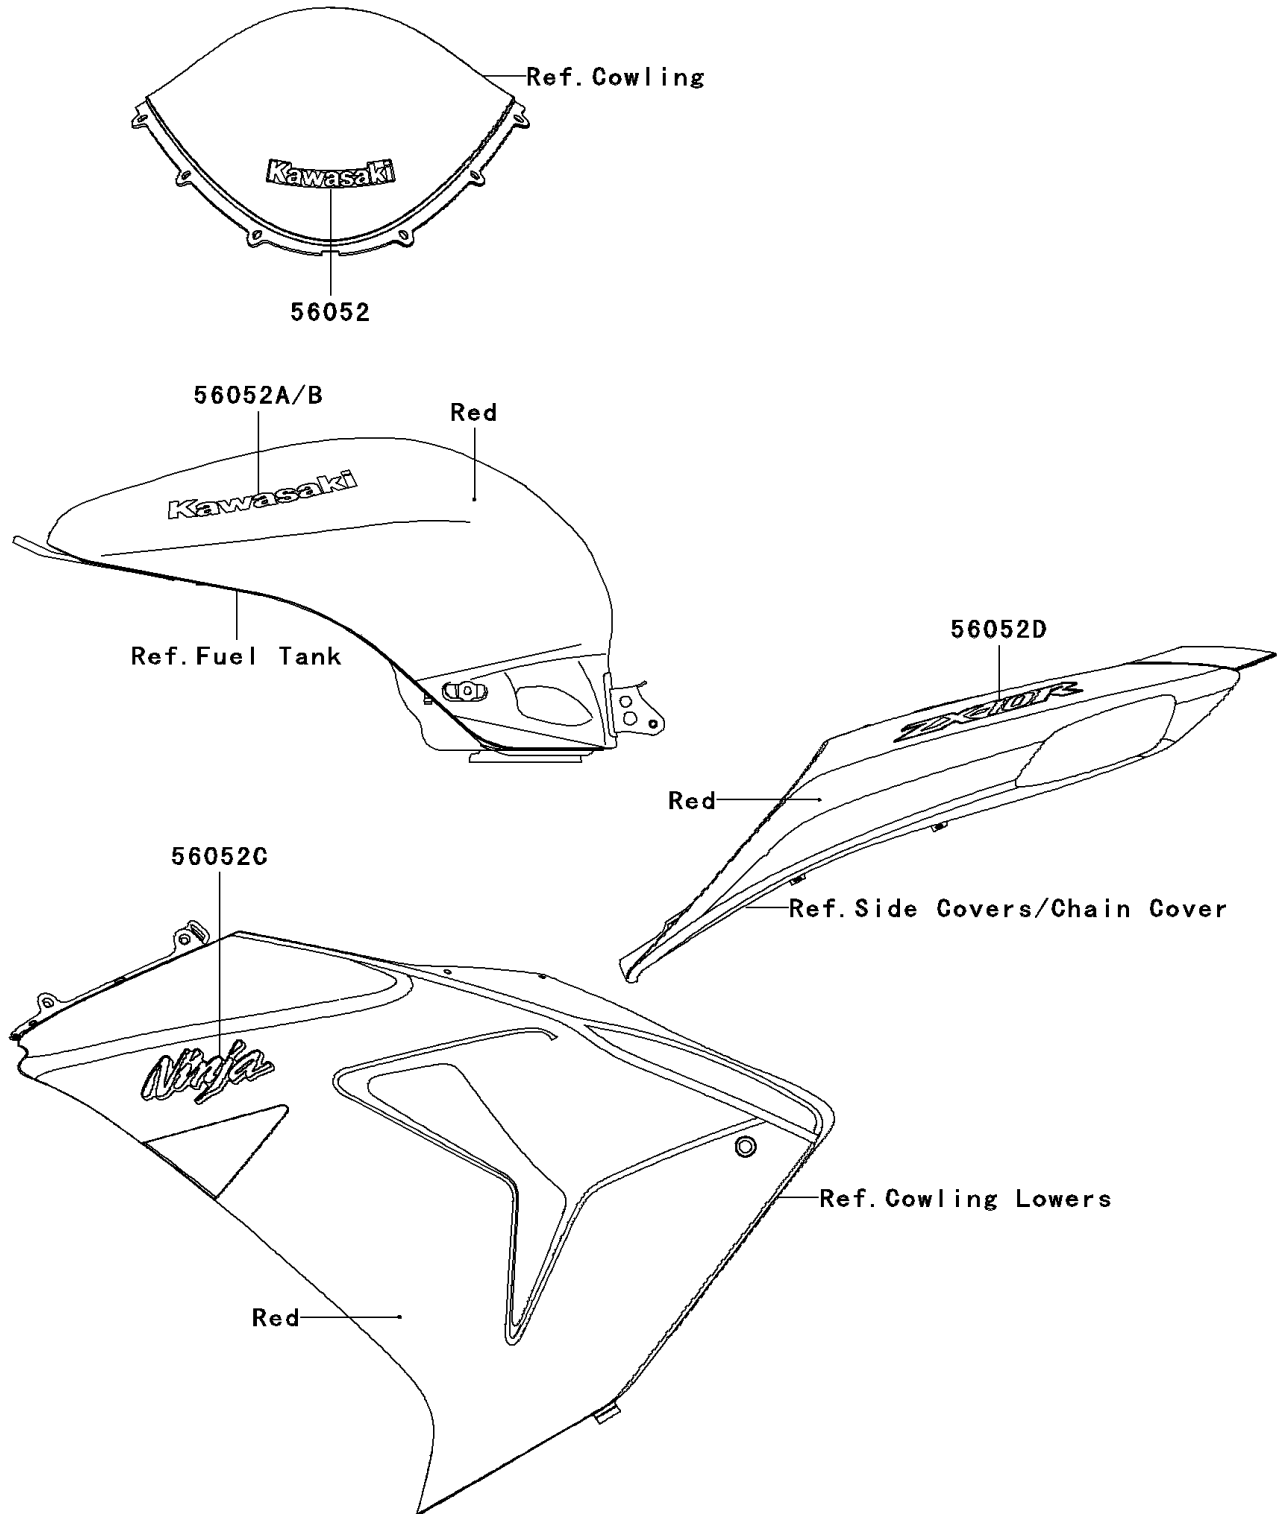

# 2007 Ninja® ZX™-10R PARTS DIAGRAM

Decals(Red)(D7F)(CA,US)

F2861F

## 2007 Ninja® ZX™-10R PARTS LIST

Decals(Red)(D7F)(CA,US)

ITEM NAME	PART NUMBER	QUANTITY
MARK,WINDSHIELD,KAWASAKI (Ref # 56052)	56052-0154	1
MARK,FUEL TANK,LH,KAWASAKI (Ref # 56052A)	56052-1922	1
MARK,FUEL TANK,RH,KAWASAKI (Ref # 56052B)	56052-1923	1
MARK,CNT COWLING,NINJA (Ref # 56052C)	56052-1924	2
MARK,TAIL COVER,ZX-10R (Ref # 56052D)	56052-1925	2