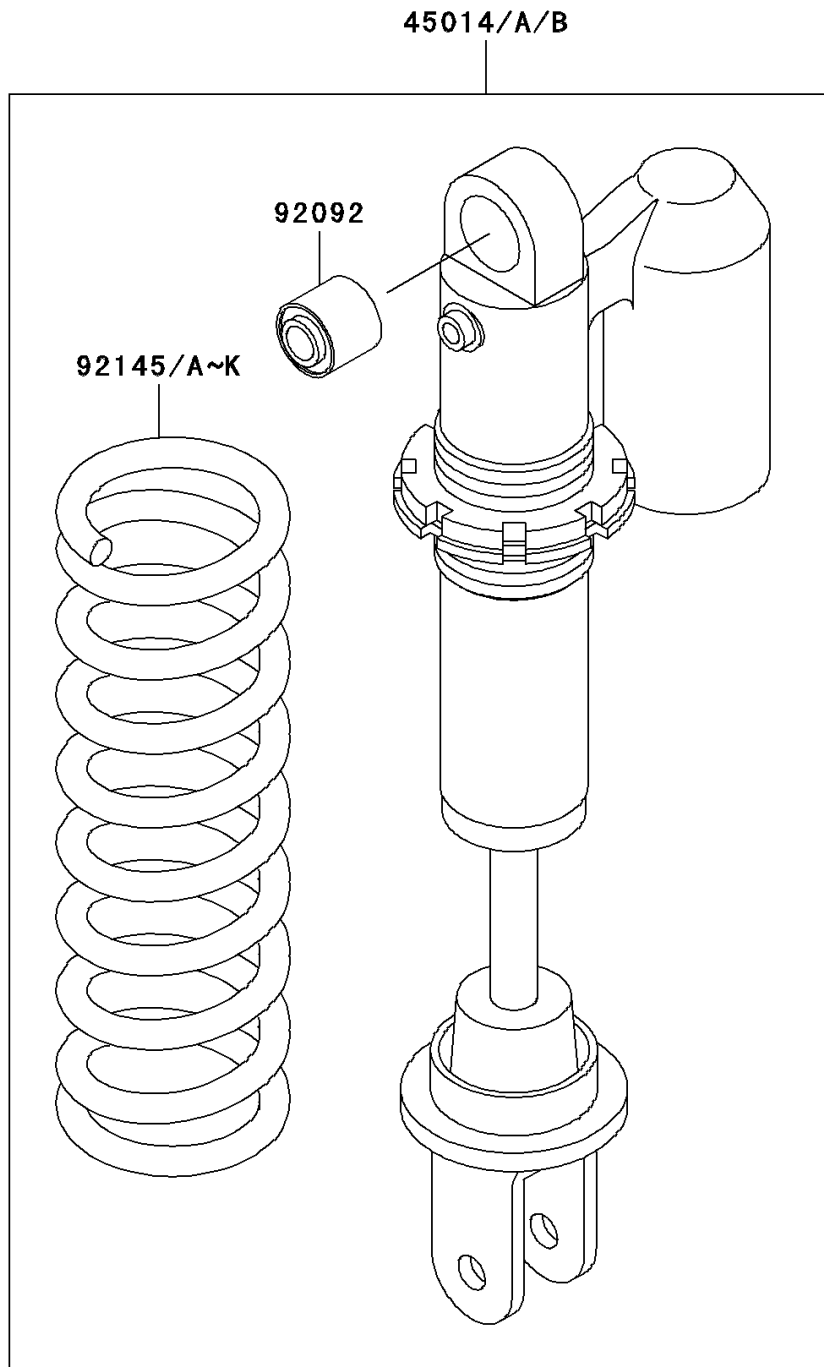

2006 KX65 PARTS DIAGRAM

Shock Absorber(s)

F2280

2006 KX65 PARTS LIST

Shock Absorber(s)

ITEM NAME	PART NUMBER	QUANTITY
SHOCKABSORBER,I.SILVER (Ref # 45014B)	45014-0120-8V	1
BUSHING-RUBBER (Ref # 92092)	92092-1078	1
SPRING,SHOCK,K=44.1N/MM,SIL (Ref # 92145B)	92145-1474-8V	1
SPRING,SHOCK,K=46.1N/MM,SIL (Ref # 92145E)	92145-1475-8V	1
SPRING,SHOCK,K=48.1N/MM,SIL (Ref # 92145H)	92145-1476-8V	1
SPRING,SHOCK,K=50.0N/MM,SIL (Ref # 92145K)	92145-1477-8V	1