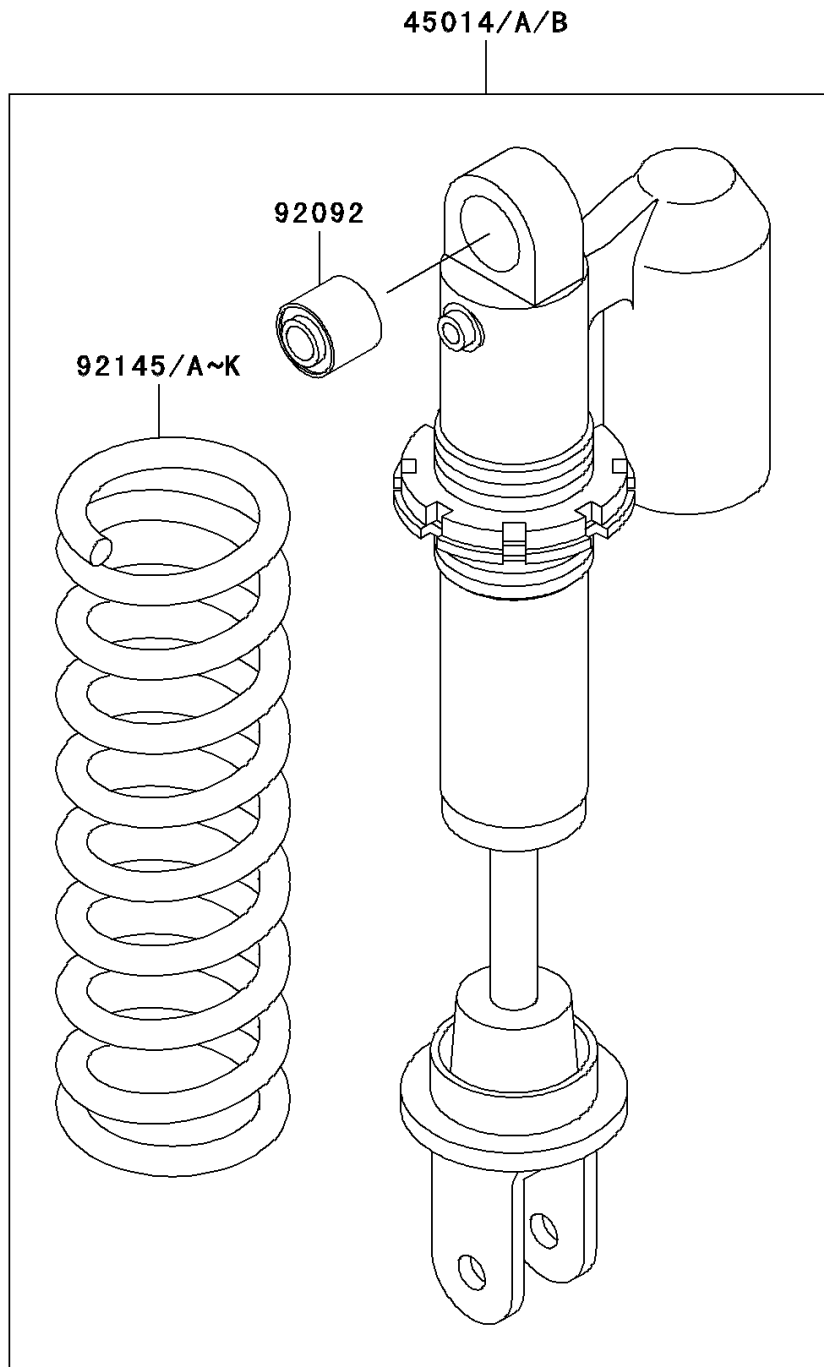

2007 KX65 PARTS DIAGRAM

Shock Absorber(s)

F2280

2007 KX65 PARTS LIST

Shock Absorber(s)

ITEM NAME	PART NUMBER	QUANTITY
SHOCKABSORBER,I.SILVER (Ref # 45014B)	45014-0120-8V	1
BUSHING-RUBBER (Ref # 92092)	92092-1078	1
SPRING,SHOCK,K=44.1N/MM,SIL (Ref # 92145B)	92145-1474-8V	1
SPRING,SHOCK,K=46.1N/MM,SIL (Ref # 92145E)	92145-1475-8V	1
SPRING,SHOCK,K=48.1N/MM,SIL (Ref # 92145H)	92145-1476-8V	1
SPRING,SHOCK,K=50.0N/MM,SIL (Ref # 92145K)	92145-1477-8V	1