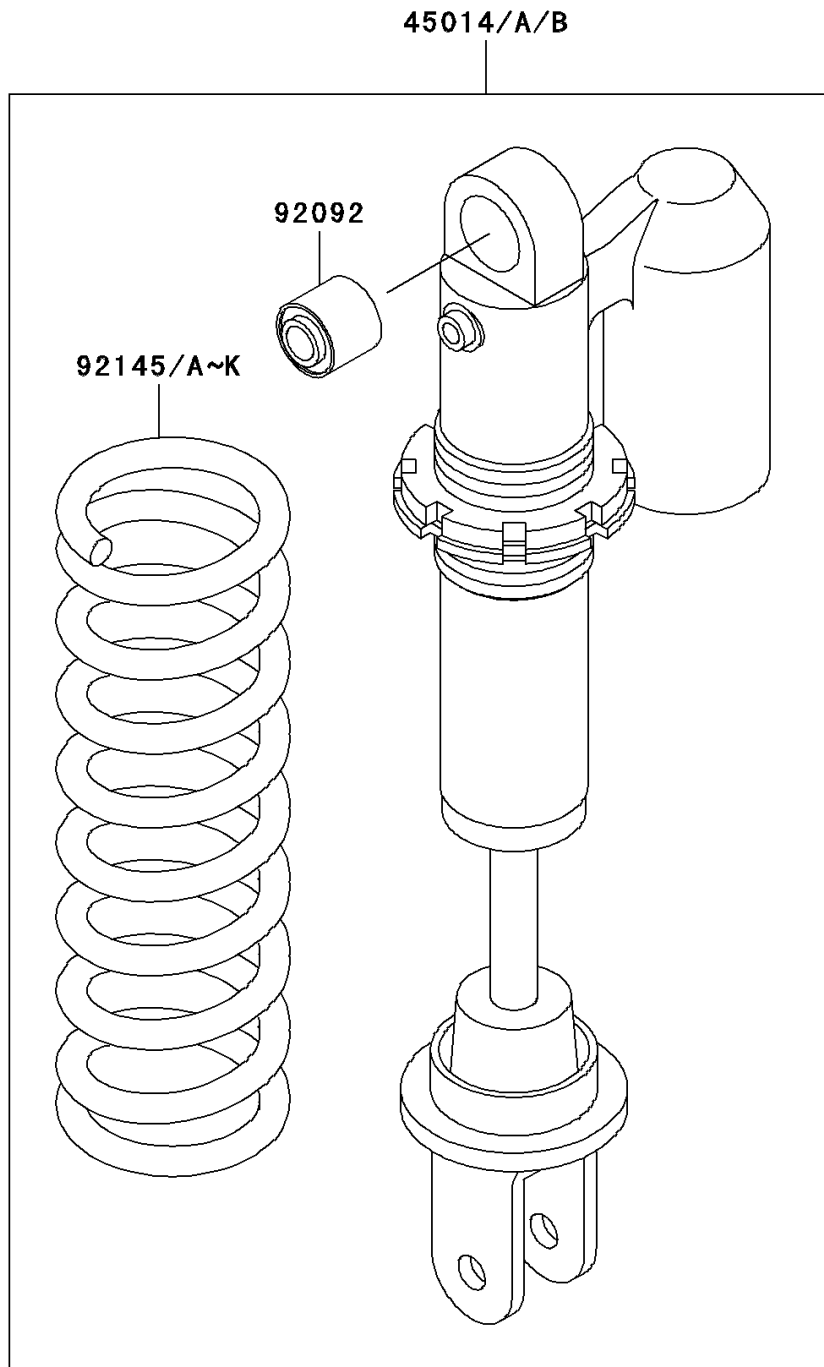

2008 KX™ 65 PARTS DIAGRAM

Shock Absorber(s)

F2280

2008 KX™ 65 PARTS LIST

Shock Absorber(s)

ITEM NAME	PART NUMBER	QUANTITY
SHOCKABSORBER,I.SILVER (Ref # 45014B)	45014-0120-8V	1
BUSHING-RUBBER (Ref # 92092)	92092-1078	1
SPRING,SHOCK,K=44.1N/MM,SIL (Ref # 92145B)	92145-1474-8V	1
SPRING,SHOCK,K=46.1N/MM,SIL (Ref # 92145E)	92145-1475-8V	1
SPRING,SHOCK,K=48.1N/MM,SIL (Ref # 92145H)	92145-1476-8V	1
SPRING,SHOCK,K=50.0N/MM,SIL (Ref # 92145K)	92145-1477-8V	1