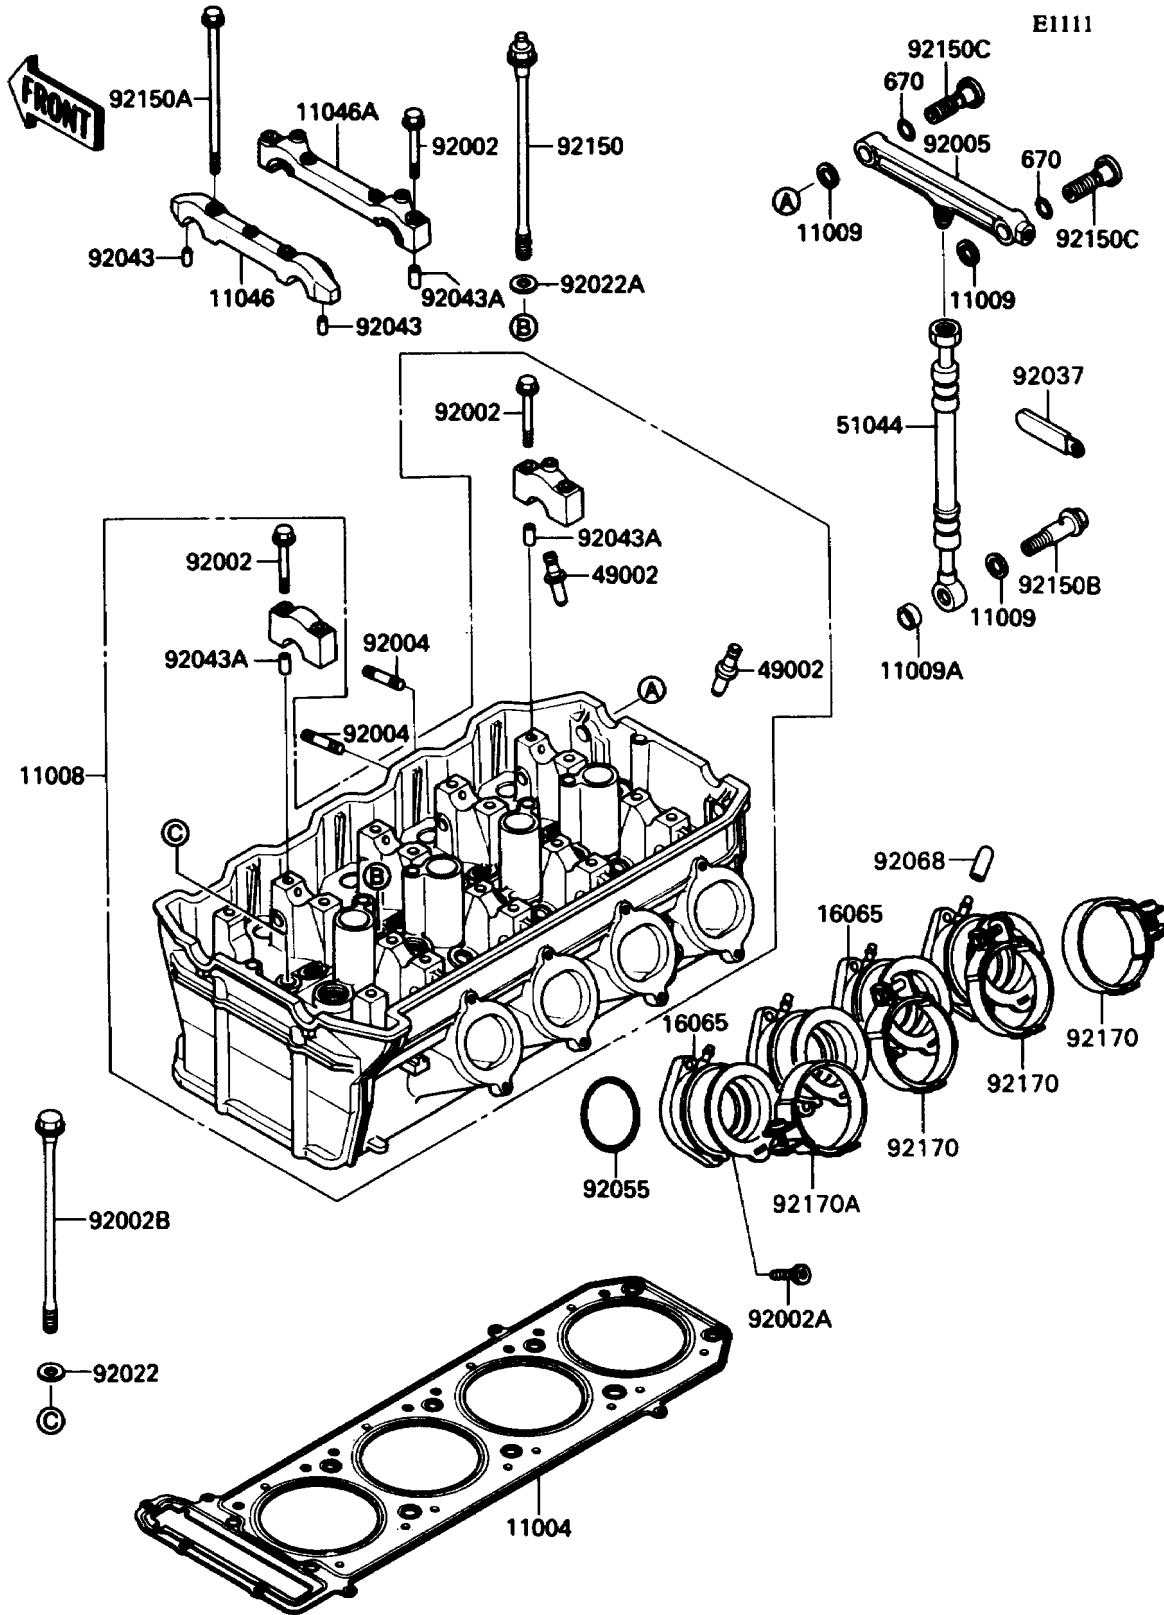

1991 Ninja® ZX™-11 PARTS DIAGRAM

Cylinder Head

1991 Ninja® ZX™ -11 PARTS LIST

Cylinder Head

ITEM NAME	PART NUMBER	QUANTITY
-----------	-------------	----------